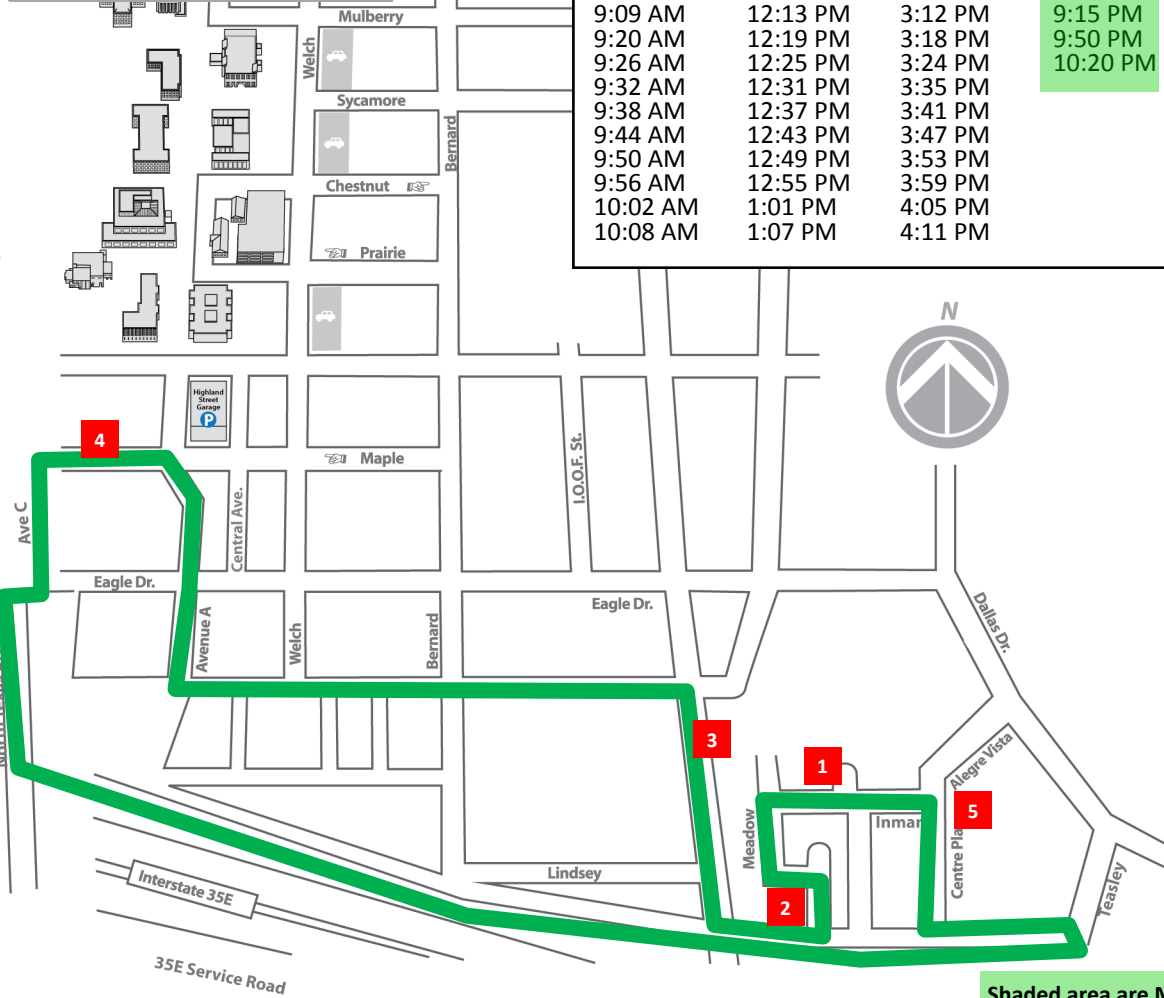

UNT Shuttle Route: Centre Place (CP)

Fall 2016 / Spring 2017—
Monday through Friday

1	Forum
2	Castle Rock
3	The Arch
4	Kerr Hall / BLB
5	1451

Departs Forum				Departs BLB	
7:15 AM	10:14 AM	1:13 PM	4:17 PM	7:30 AM	1:33 PM
7:21 AM	10:20 AM	1:19 PM	4:23 PM	7:36 AM	1:39 PM
7:27 AM	10:26 AM	1:30 PM	4:29 PM	7:42 AM	1:45 PM
7:33 AM	10:32 AM	1:36 PM	4:35 PM	7:48 AM	1:51 PM
7:39 AM	10:38 AM	1:42 PM	4:41 PM	7:54 AM	1:57 PM
7:45 AM	10:44 AM	1:48 PM	4:47 PM	8:00 AM	2:03 PM
7:51 AM	10:50 AM	1:54 PM	4:53 PM	8:06 AM	2:09 PM
7:57 AM	10:56 AM	2:00 PM	4:59 PM	8:12 AM	2:15 PM
8:03 AM	11:02 AM	2:06 PM	5:05 PM	8:18 AM	2:21 PM
8:09 AM	11:08 AM	2:12 PM	5:11 PM	8:24 AM	2:27 PM
8:15 AM	11:14 AM	2:18 PM	5:17 PM	8:30 AM	2:33 PM
8:21 AM	11:25 AM	2:24 PM	5:23 PM	8:36 AM	2:39 PM
8:27 AM	11:31 AM	2:30 PM	5:40 PM	8:42 AM	2:45 PM
8:33 AM	11:37 AM	2:36 PM	6:10 PM	8:48 AM	2:51 PM
8:39 AM	11:43 AM	2:42 PM	6:40 PM	8:54 AM	2:57 PM
8:45 AM	11:49 AM	2:48 PM	7:10 PM	9:05 AM	3:03 PM
8:51 AM	11:55 AM	2:54 PM	7:45 PM	9:11 AM	3:09 PM
8:57 AM	12:01 PM	3:00 PM	8:15 PM	9:17 AM	3:20 PM
9:03 AM	12:07 PM	3:06 PM	8:45 PM	9:23 AM	3:26 PM
9:09 AM	12:13 PM	3:12 PM	9:15 PM	9:29 AM	3:32 PM
9:20 AM	12:19 PM	3:18 PM	9:50 PM	9:35 AM	3:38 PM
9:26 AM	12:25 PM	3:24 PM	10:20 PM	9:41 AM	3:44 PM
9:32 AM	12:31 PM	3:35 PM		9:47 AM	3:50 PM
9:38 AM	12:37 PM	3:41 PM		9:53 AM	3:56 PM
9:44 AM	12:43 PM	3:47 PM		9:59 AM	4:02 PM
9:50 AM	12:49 PM	3:53 PM		10:05 AM	4:08 PM
9:56 AM	12:55 PM	3:59 PM		10:11 AM	4:14 PM
10:02 AM	1:01 PM	4:05 PM		10:17 AM	4:20 PM
10:08 AM	1:07 PM	4:11 PM		10:23 AM	4:26 PM
				10:29 AM	4:32 PM
				10:35 AM	4:38 PM
				10:41 AM	4:44 PM
				10:47 AM	4:50 PM
				10:53 AM	4:56 PM
				10:59 AM	5:02 PM
				11:10 AM	5:08 PM
				11:16 AM	5:14 PM
				11:22 AM	5:21 PM
				11:28 AM	5:31 PM
				11:34 AM	5:37 PM
				11:40 AM	5:43 PM
				11:46 AM	5:55 PM
				11:52 AM	6:25 PM
				11:58 AM	6:55 PM
				12:04 PM	7:30 PM
				12:10 PM	8:00 PM
				12:16 PM	8:30 PM
				12:22 PM	9:00 PM
				12:28 PM	9:35 PM
				12:34 PM	10:05 PM
				12:40 PM	10:35 PM
				12:46 PM	
				12:52 PM	
				12:58 PM	
				1:04 PM	
				1:15 PM	
				1:21 PM	
				1:27 PM	