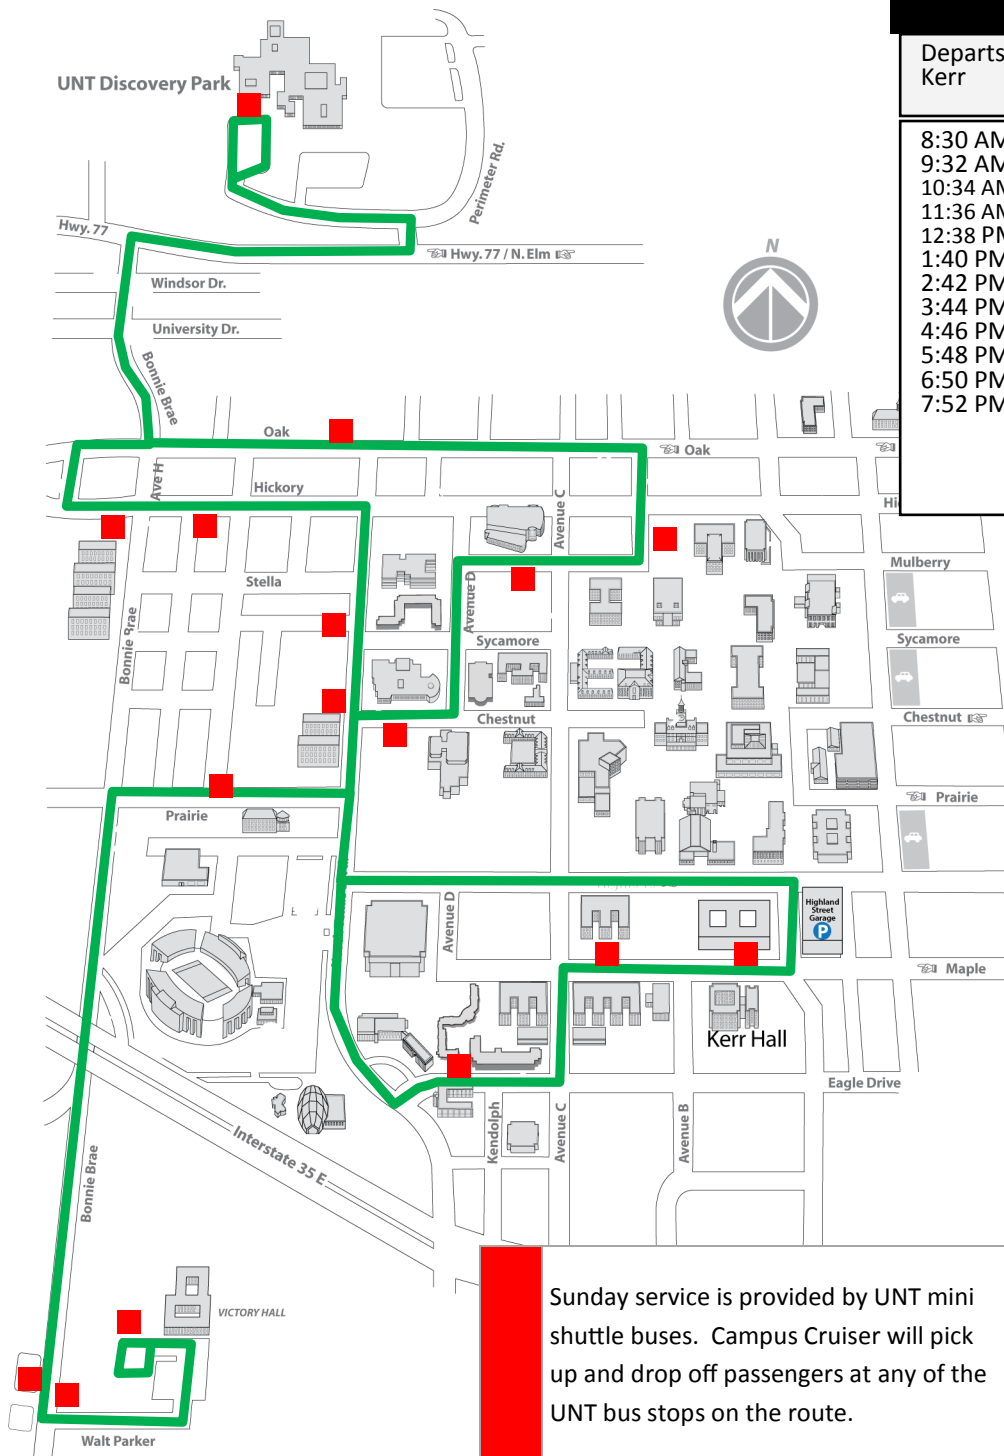

UNT Shuttle Route: Campus Cruiser Sunday

SUNDAY 8:30 AM—8:30 PM			
Departs Kerr	Departs GAB	Departs Discovery	Departs Victory
8:30 AM	8:40 AM	9:00 AM	9:20 AM
9:32 AM	9:42 AM	10:02 AM	10:22 AM
10:34 AM	10:44 AM	11:04 AM	11:24 AM
11:36 AM	11:46 AM	12:06 PM	12:26 PM
12:38 PM	12:48 PM	1:08 PM	1:28 PM
1:40 PM	1:50 PM	2:10 PM	2:30 PM
2:42 PM	2:52 PM	3:12 PM	3:32 PM
3:44 PM	3:54 PM	4:14 PM	4:34 PM
4:46 PM	4:56 PM	5:16 PM	5:36 PM
5:48 PM	5:58 PM	6:18 PM	6:38 PM
6:50 PM	7:00 PM	7:20 PM	7:40 PM
7:52 PM	8:02 PM	8:22 PM	

Sunday service is provided by UNT mini shuttle buses. Campus Cruiser will pick up and drop off passengers at any of the UNT bus stops on the route.