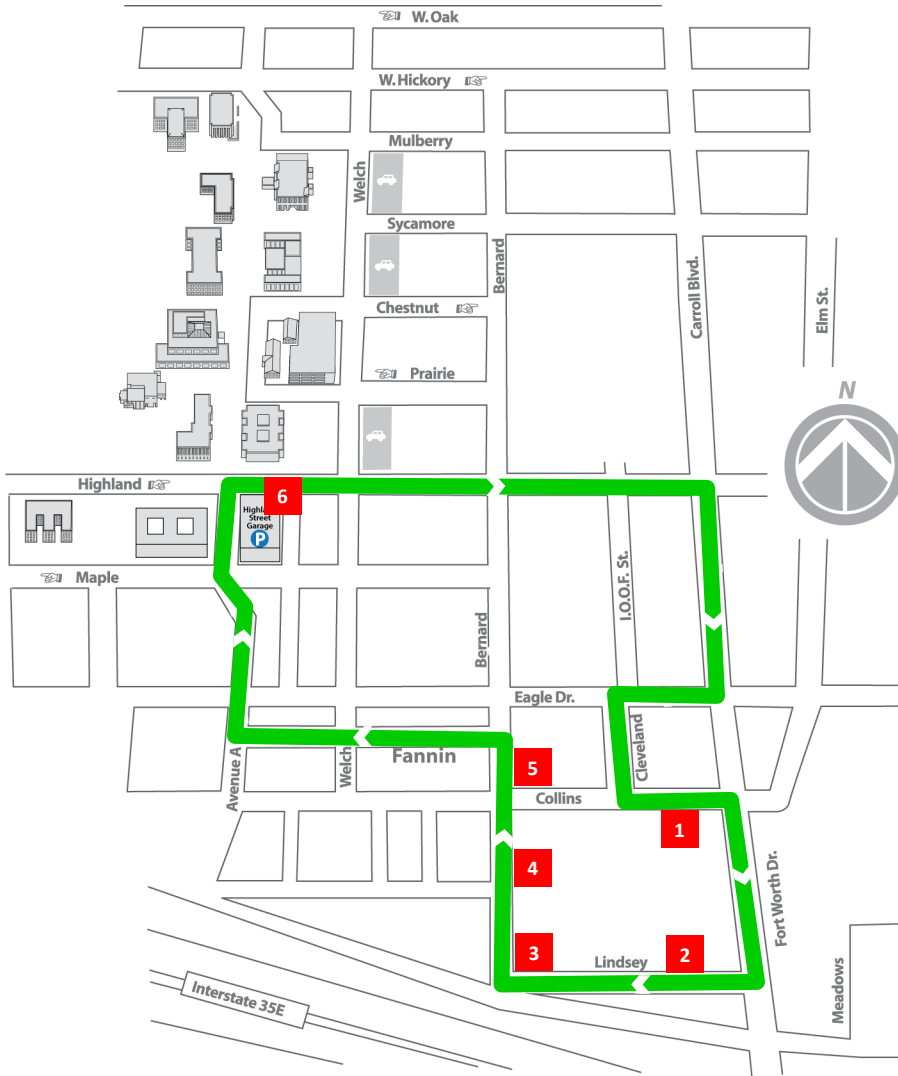

# UNT Shuttle Route: Bernard Street (BST)

Fall 2016 / Spring 2017—Monday through Friday

<b>1</b>	Gateway Apartments	<b>4</b>	The Arbors
<b>2</b>	The Venue @ Lindsey	<b>5</b>	University Place
<b>3</b>	The Venue @ Bernard	<b>6</b>	Highland Street Garage