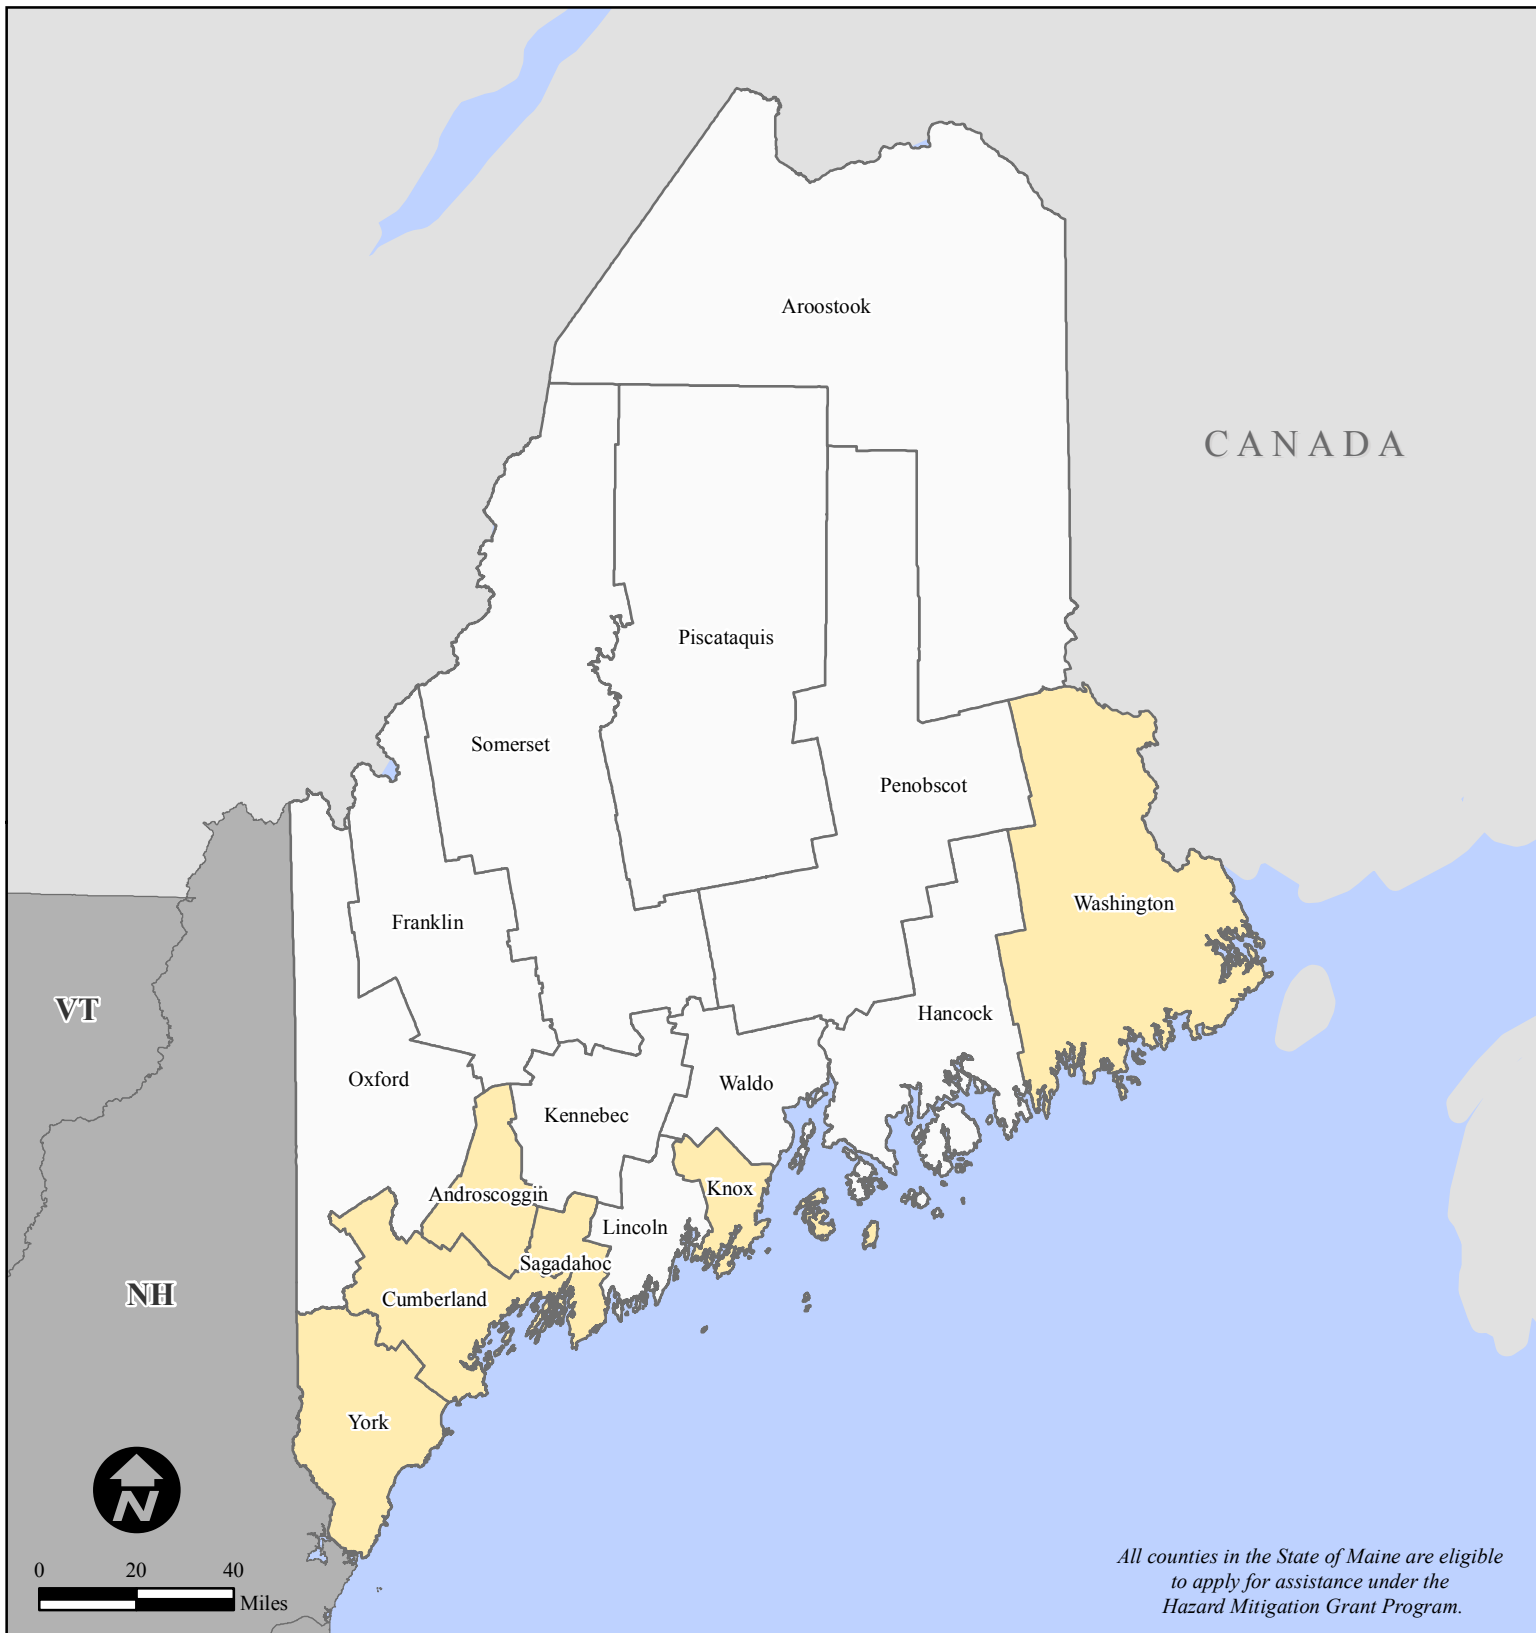

FEMA-4108-DR, Maine Disaster Declaration as of 04/30/2013

All counties in the State of Maine are eligible to apply for assistance under the Hazard Mitigation Grant Program.

Location Map

FEMA

MS-CI-AE-EG

Mapping and Analysis Center