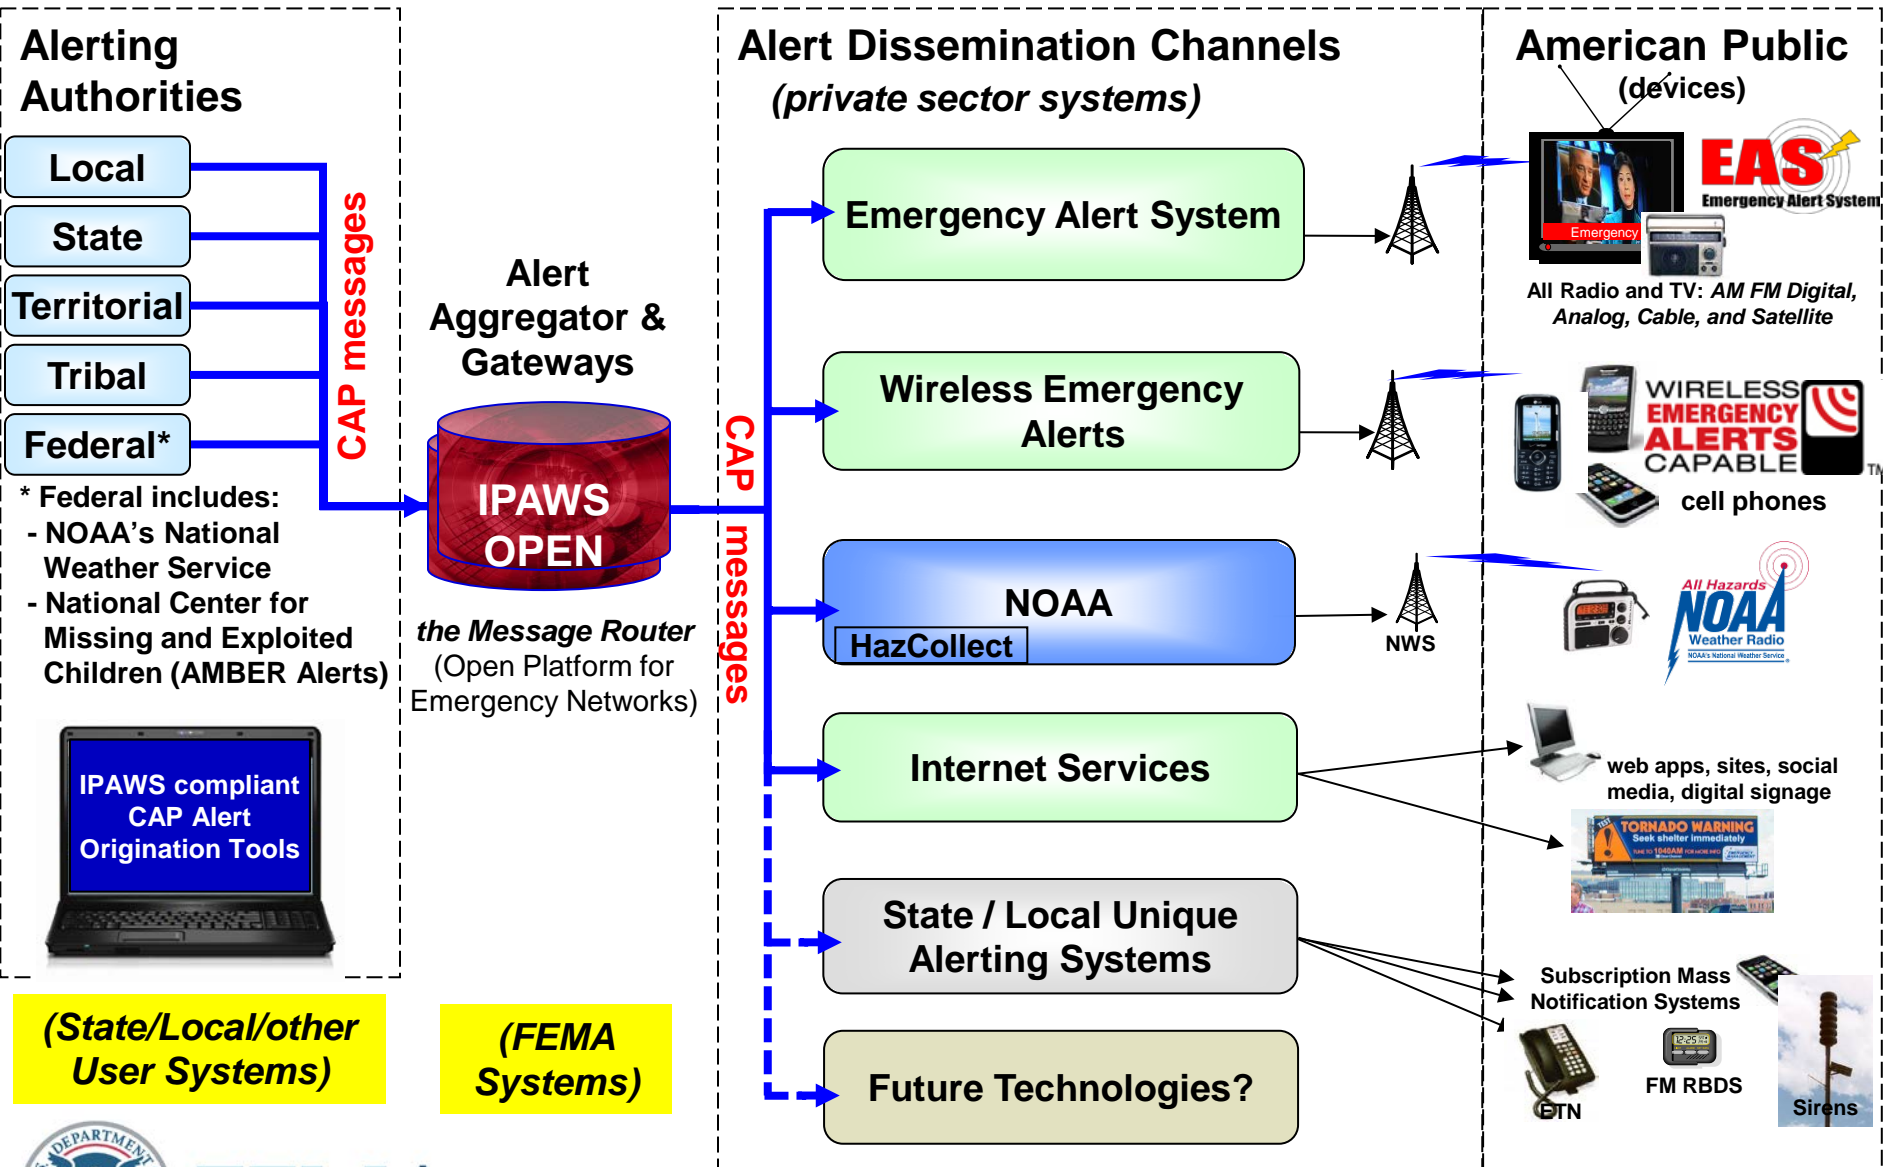

IPAWS Architecture: “a National System for Local Alerting”

(State/Local/other User Systems)

(FEMA Systems)

(Private Sector & Other Systems)

IPAWS Architecture