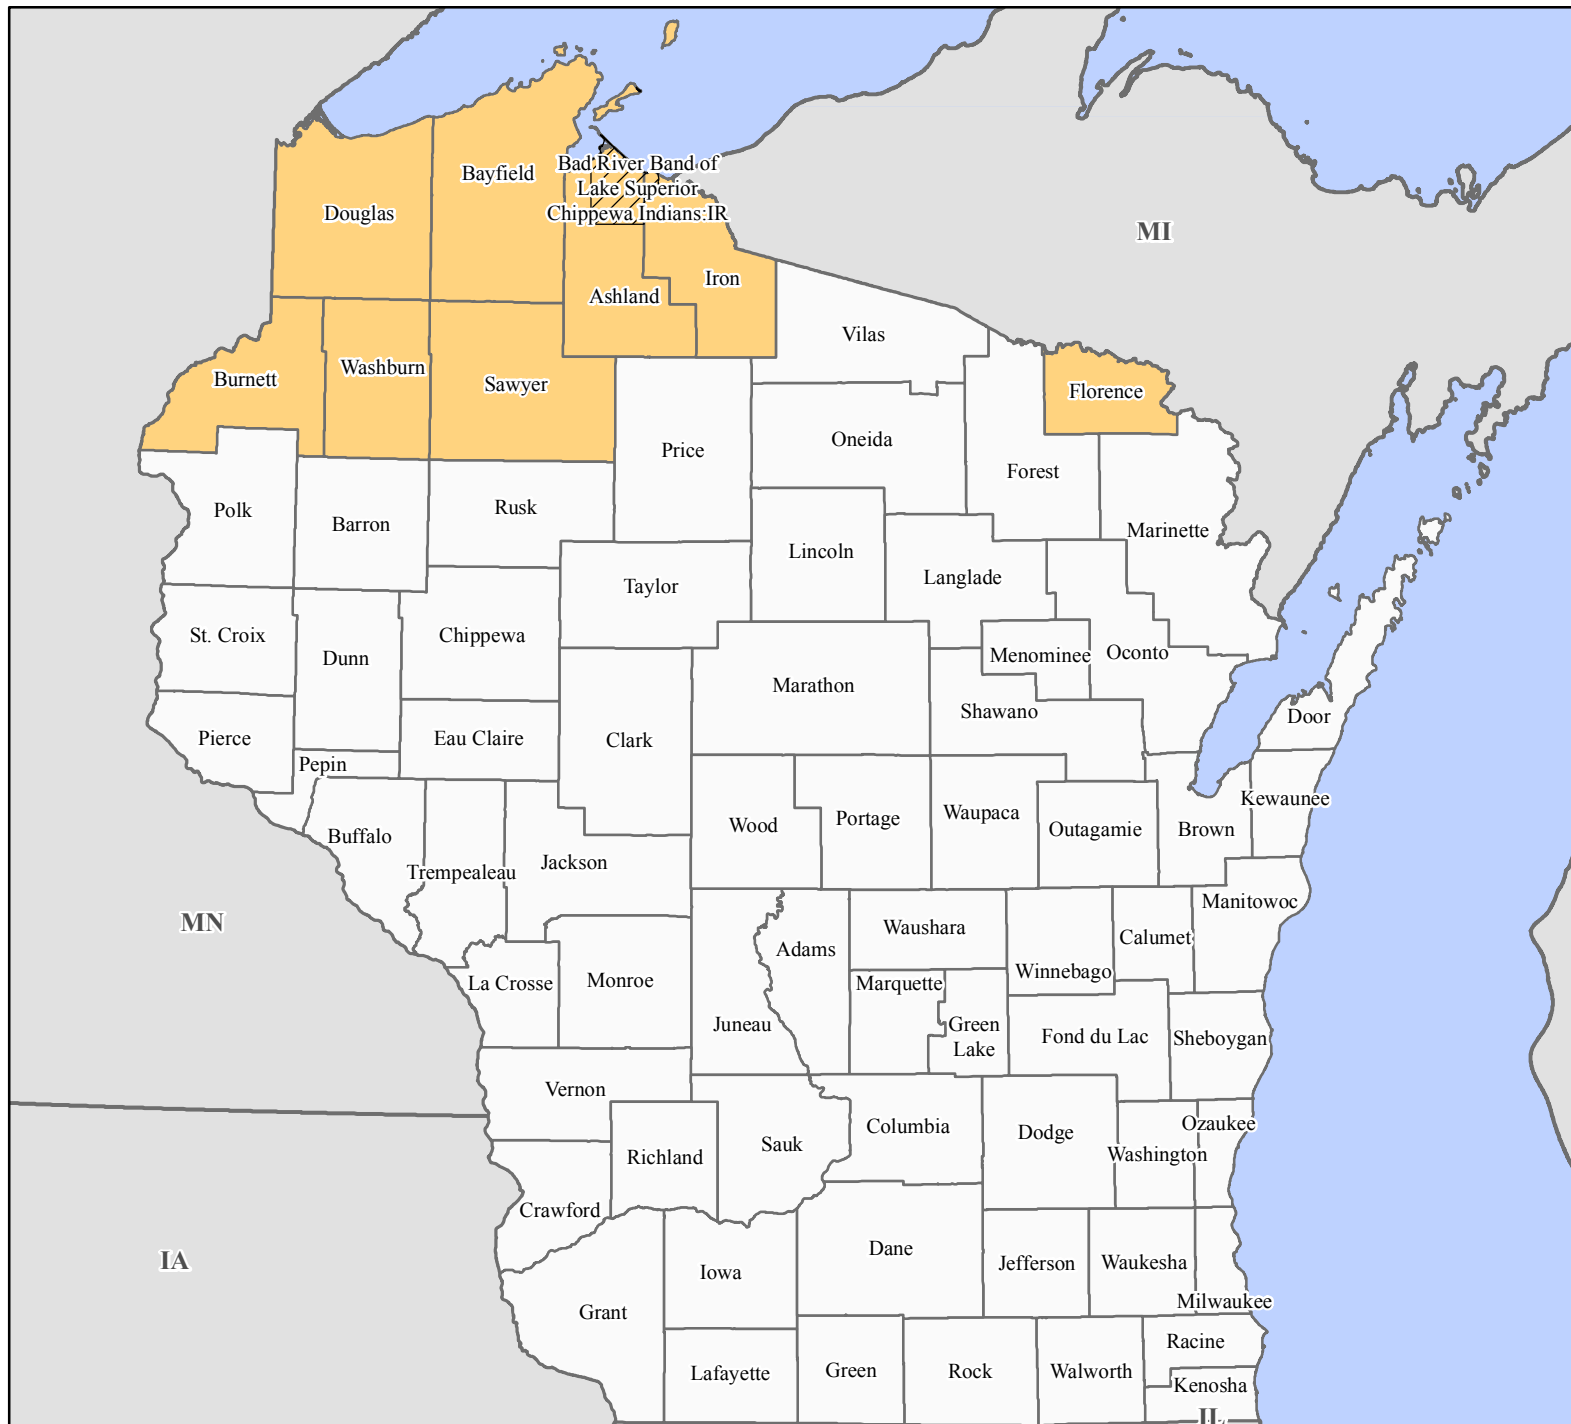

FEMA-4276-DR, Wisconsin Disaster Declaration as of 08/09/2016

FEMA

Data Layer/Map Description:
The types of assistance that have been designated for selected areas in the State of Wisconsin.

All designated areas in the State of Wisconsin are eligible to apply for assistance under the Hazard Mitigation Grant Program.

-  Indian Reservations
- Designated Counties**
-  No Designation
-  Public Assistance

Data Sources:
FEMA, ESRI;
Initial Declaration: 08/09/2016
Disaster Federal Registry Notice: 08/09/2016
Datum: North American 1983
Projection: Lambert Conformal Conic