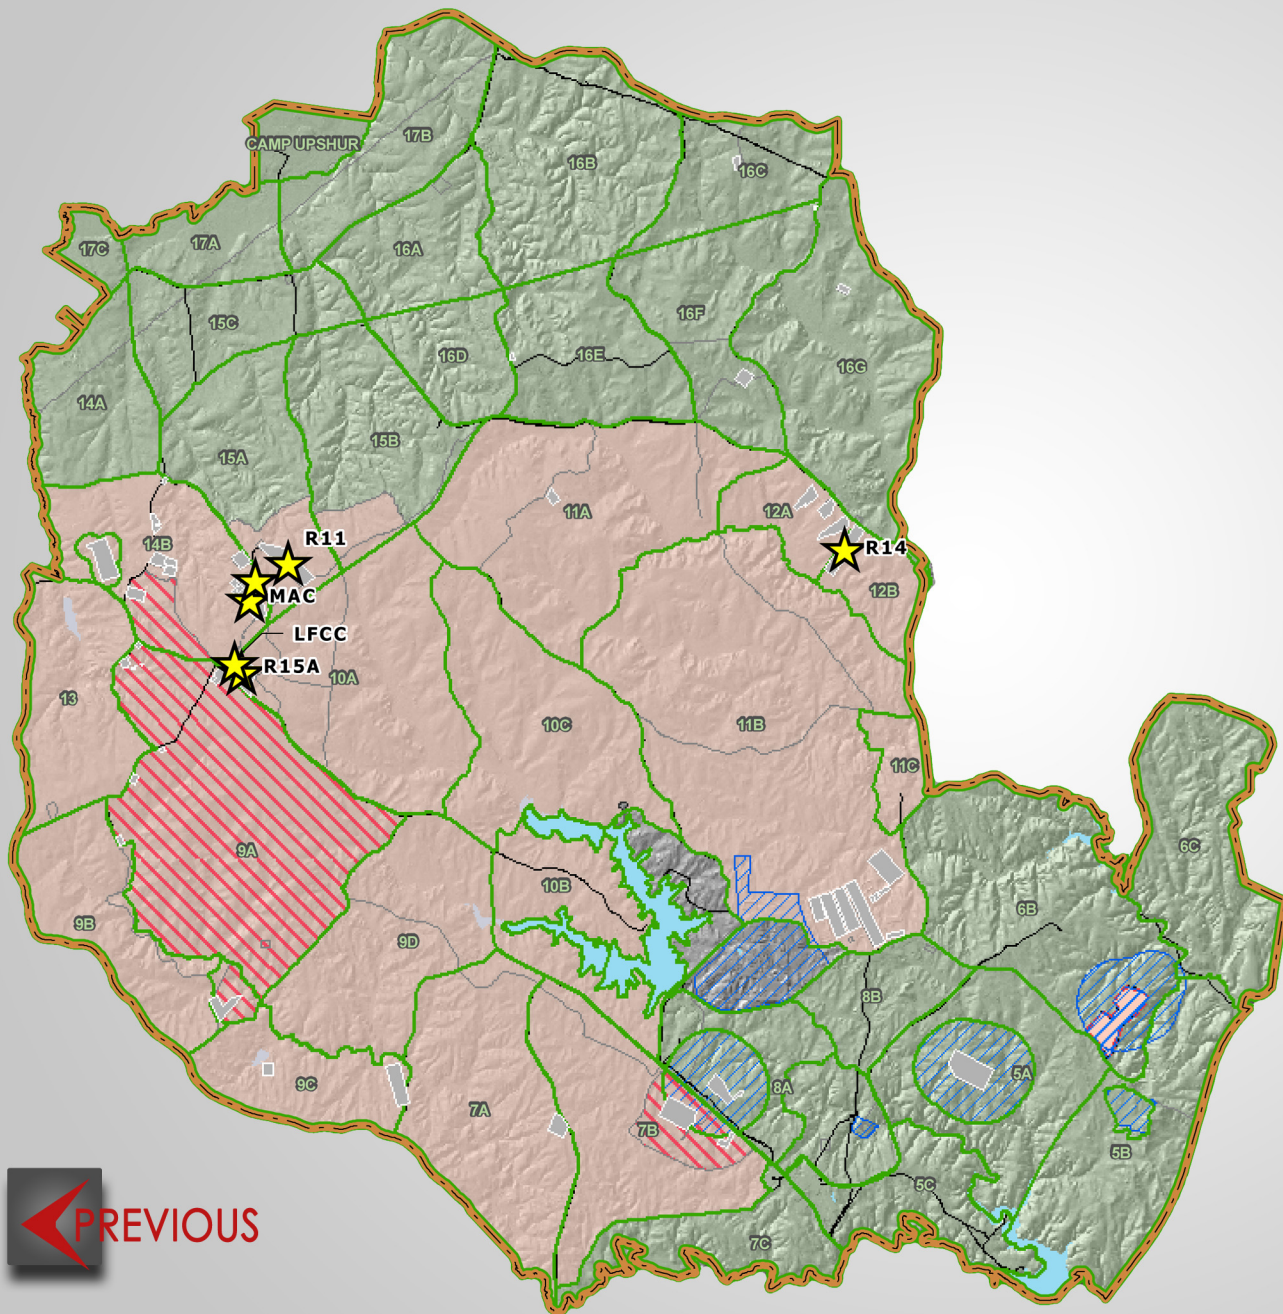

 PREVIOUS

HOME 

SMALL ARMS AUTOMATED

(SCROLL OVER RANGE NAME TO DISPLAY RANGE INFORMATION)

R05

R11

R14

R14C

R14D

R14F

MAC NORTH

MAC SOUTH

WTBN R305

WTBN PREQ

WTBN PCOM

 PREVIOUS

HOME 

SMALL ARMS MANEUVER

(SCROLL OVER RANGE NAME TO DISPLAY RANGE INFORMATION)

- R11
- R14
- R15A
- MAC NORTH
- MAC SOUTH
- R15A LFCC

 PREVIOUS

HOME 

MACHINE GUN (.50cal AND BELOW)

(SCROLL OVER RANGE NAME TO DISPLAY RANGE INFORMATION)