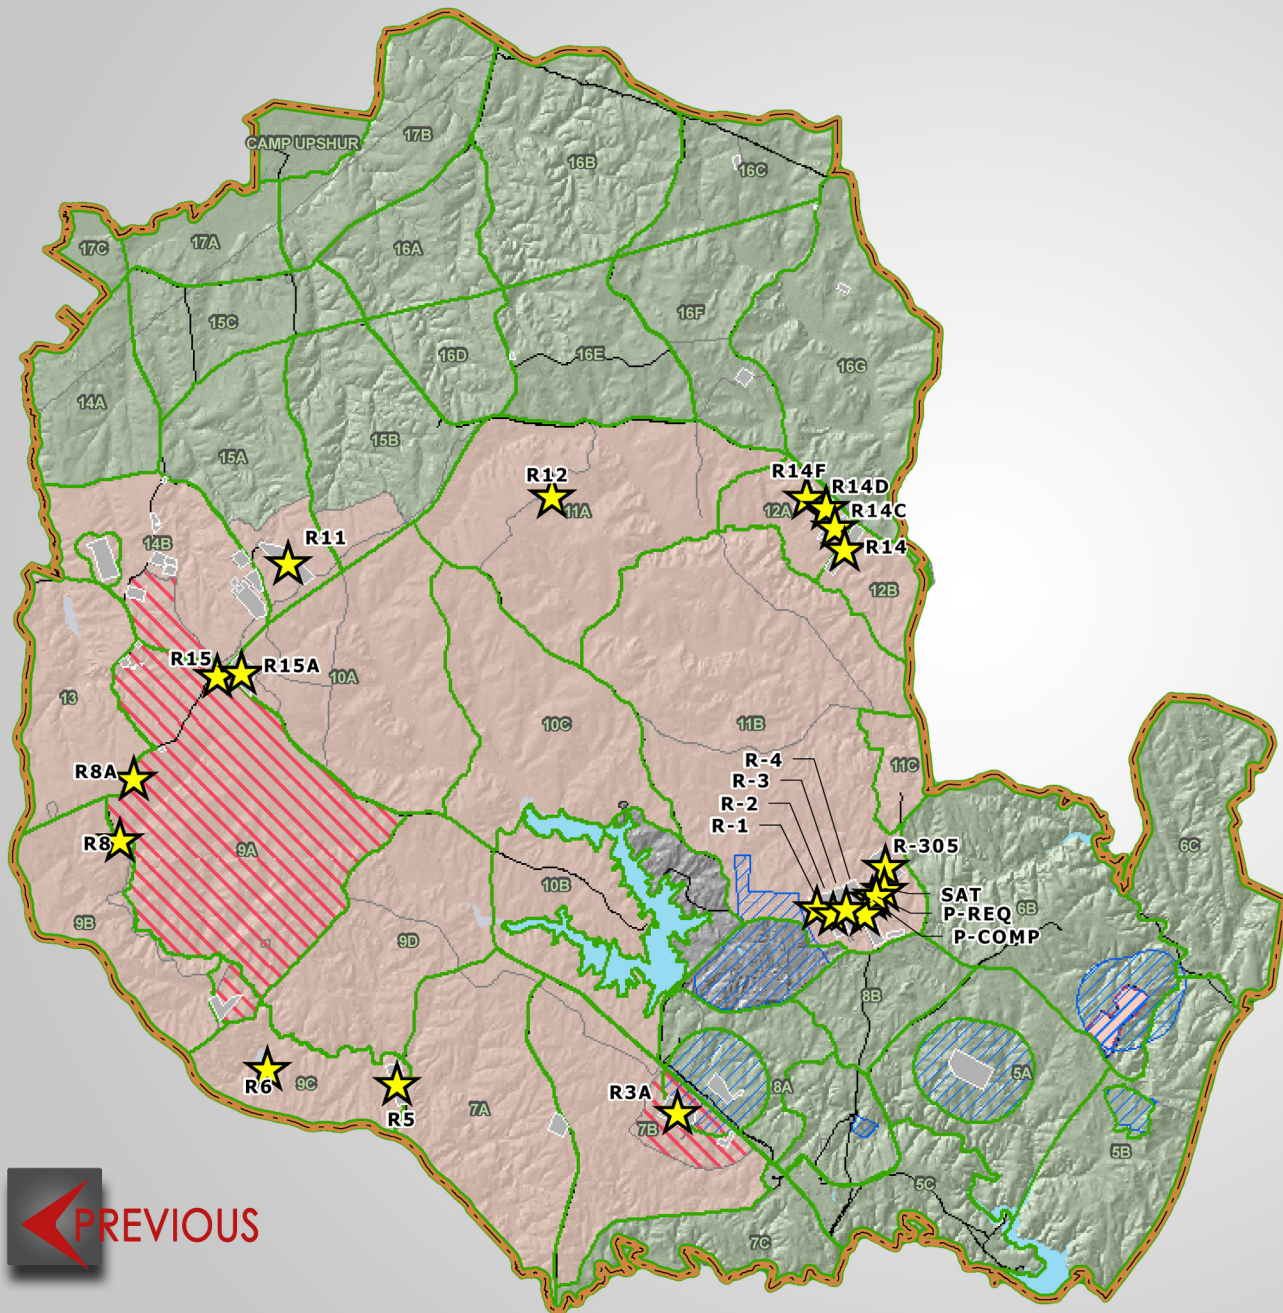

MCB Quantico

Range Management Branch

INTERACTIVE MAP

LIVE FIRE RANGES

LANDING ZONES

URBAN FACILITIES

RANGE CLASSIFICATIONS

(CLICK RANGE CLASSIFICATION BELOW)

DEMOLITION

KNOWN DISTANCE

URBAN LIVE FIRE

URBAN SESAMS

ROCKET

 PREVIOUS

HOME 

SMALL ARMS DIRECT FIRE

(SCROLL OVER RANGE NAME TO DISPLAY RANGE INFORMATION)

- R03A WTBN R1
- R05 WTBN R2
- R06 WTBN R3
- R08 WTBN R4
- R08A WTBN SAT
- R11 WTBN R305
- R12 WTBN PREQ
- R14 WTBN PCOM
- R14C
- R14D
- R14F
- R15
- R15A

 PREVIOUS

HOME 

SMALL ARMS AUTOMATED

(SCROLL OVER RANGE NAME TO DISPLAY RANGE INFORMATION)

R05

R11

R14

R14C