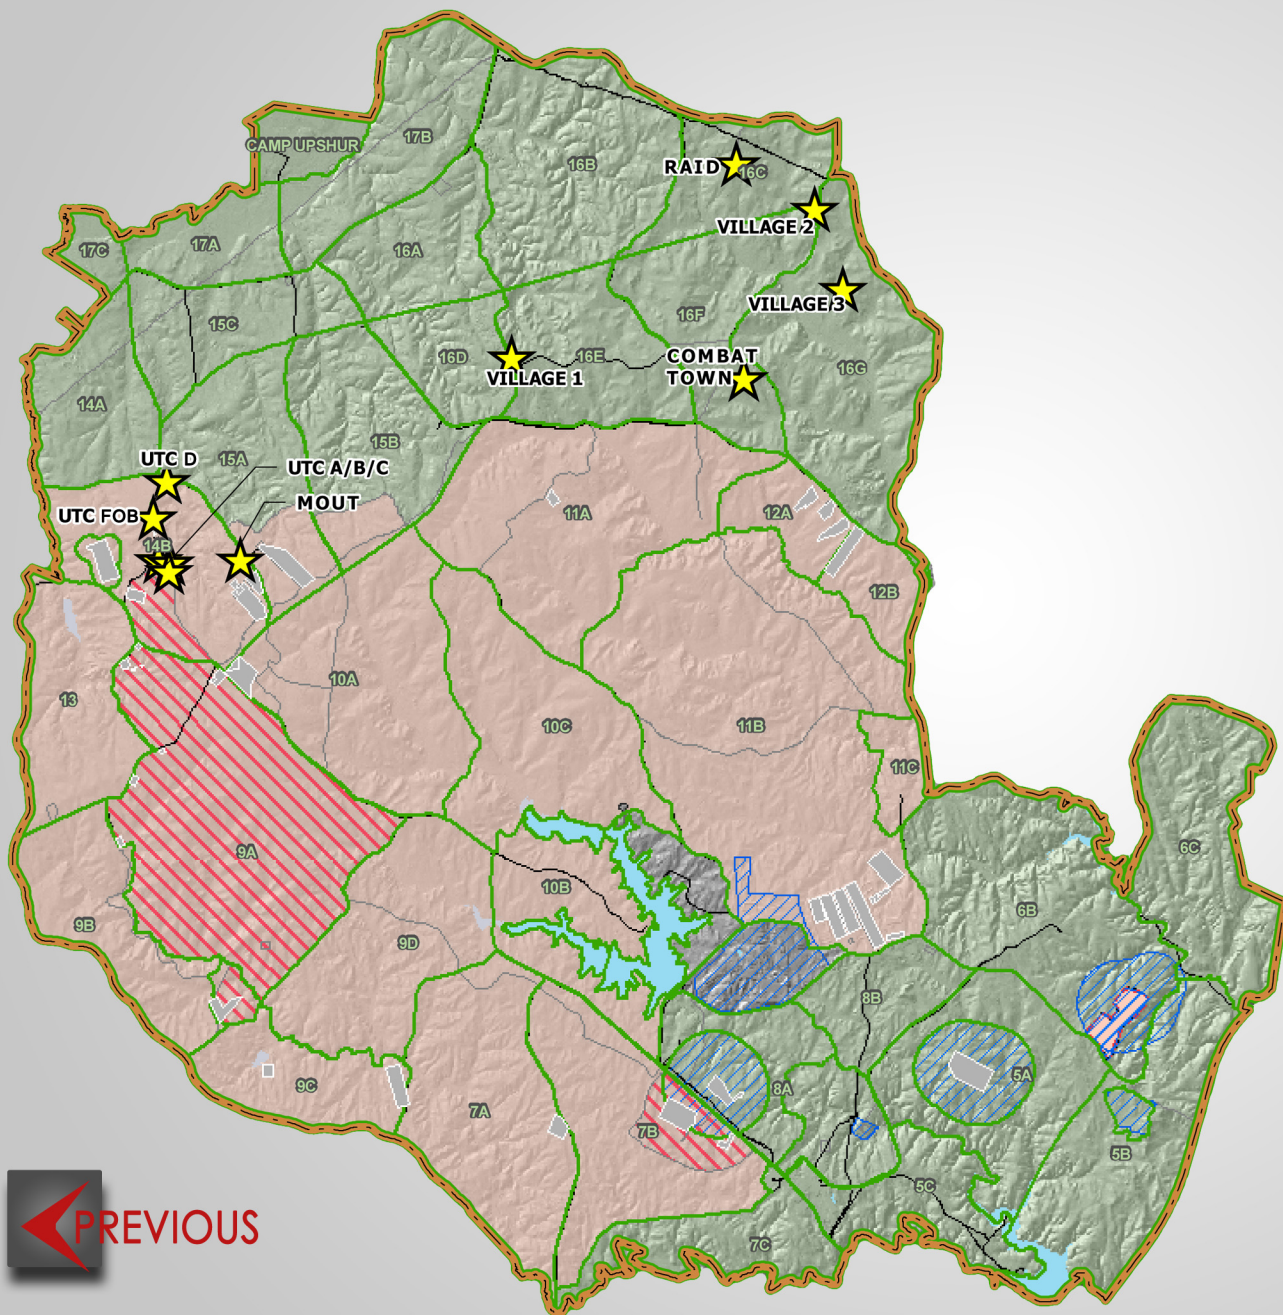

MOUT FACILITY

RAID FACILITY

UTC ZONE A

UTC ZONE B

UTC ZONE C

VILLAGE 1

VILLAGE 2

VILLAGE 3

 PREVIOUS

HOME 

(SCROLL OVER RANGE NAME TO DISPLAY RANGE INFORMATION)

R03A (TRAINER ONLY)

R07

R08

R08A

R15

 PREVIOUS

HOME 

URBAN FACILITIES

(SCROLL OVER RANGE NAME TO DISPLAY RANGE INFORMATION)

COMBAT TOWN

MOUT FACILITY

RAID FACILITY

UTC ZONE A

UTC ZONE B

UTC ZONE C

UTC ZONE D

UTC FOB

VILLAGE 1

VILLAGE 2

VILLAGE 3

 PREVIOUS