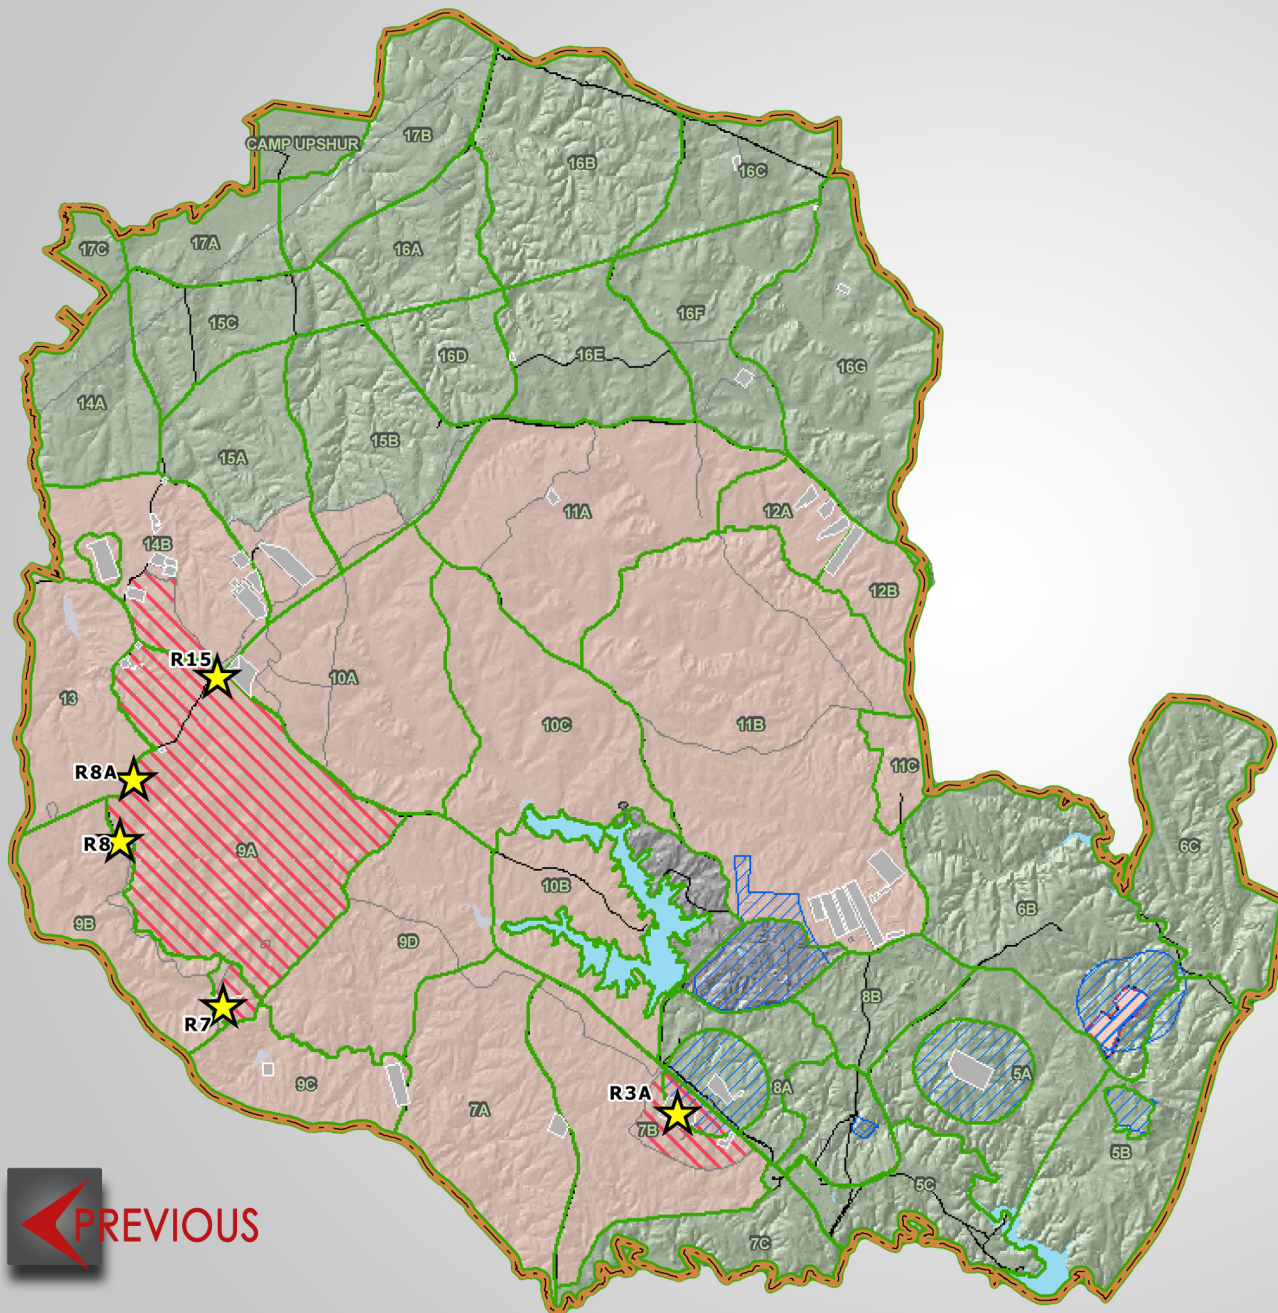

MOUT FACILITY

RAID FACILITY

UTC ZONE A

UTC ZONE B

UTC ZONE C

VILLAGE 1

VILLAGE 2

VILLAGE 3

 PREVIOUS

HOME 

(SCROLL OVER RANGE NAME TO DISPLAY RANGE INFORMATION)

R03A (TRAINER ONLY)

R07

R08

R08A

R15

 PREVIOUS

HOME 

URBAN FACILITIES

(SCROLL OVER RANGE NAME TO DISPLAY RANGE INFORMATION)

COMBAT TOWN

MOUT FACILITY

RAID FACILITY

UTC ZONE A

UTC ZONE B

UTC ZONE C

UTC ZONE D

UTC FOB

VILLAGE 1

VILLAGE 2

VILLAGE 3

 PREVIOUS