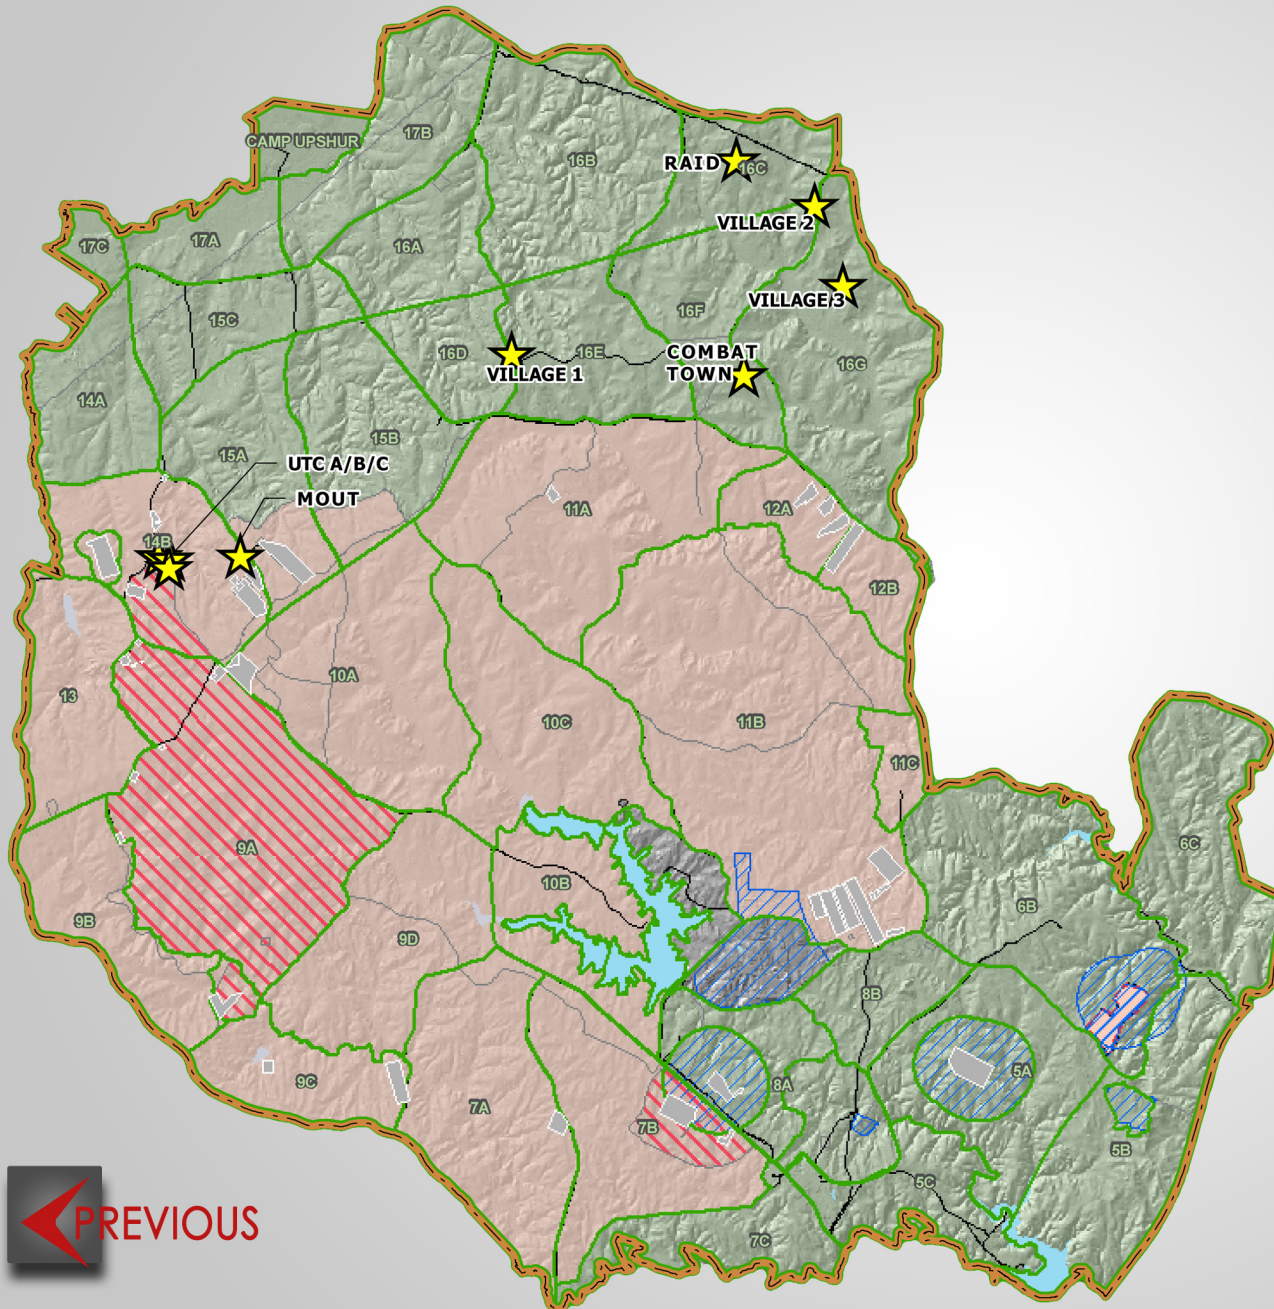

HOME 

KNOWN DISTANCE

(SCROLL OVER RANGE NAME TO DISPLAY RANGE INFORMATION)

WTBN R2

WTBN R3

WTBN R4

 PREVIOUS

HOME 

URBAN LIVE FIRE

(SCROLL OVER RANGE NAME TO DISPLAY RANGE INFORMATION)

R15A LFCC
MOUT FACILITY
MAC NORTH
MAC SOUTH

 PREVIOUS

HOME 

URBAN SESAMS

(SCROLL OVER RANGE NAME TO DISPLAY RANGE INFORMATION)

COMBAT TOWN

MOUT FACILITY

RAID FACILITY

UTC ZONE A

UTC ZONE B

UTC ZONE C

VILLAGE 1

VILLAGE 2

VILLAGE 3