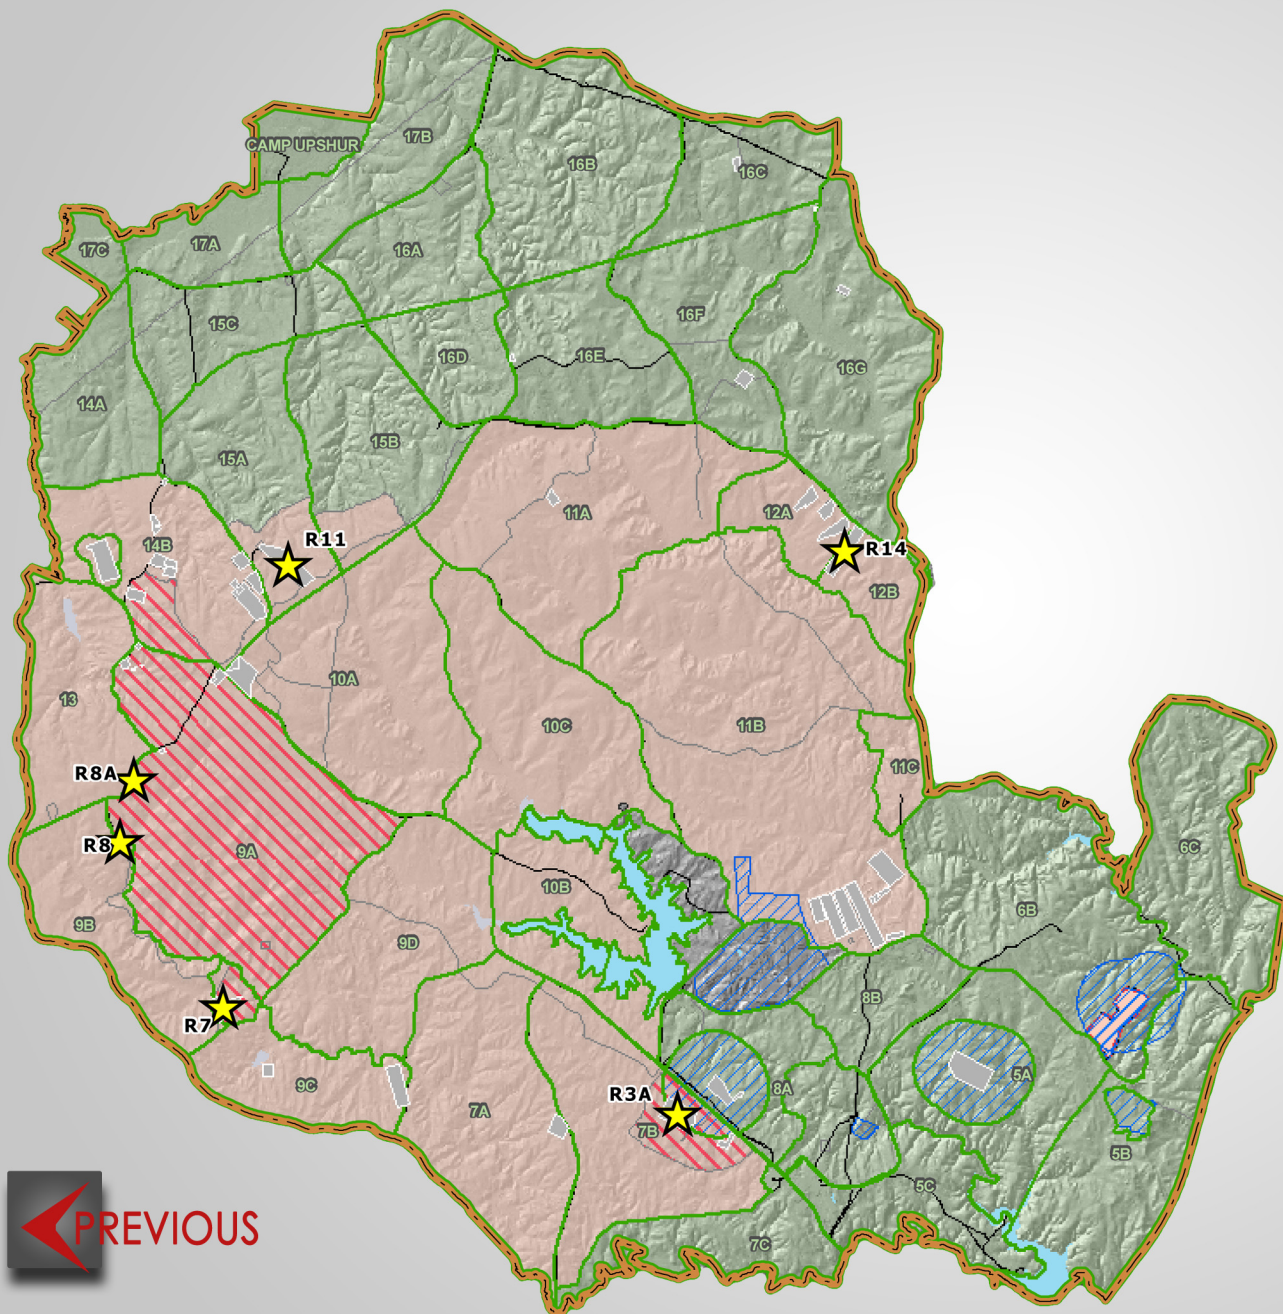

HOME 

SMALL ARMS MANEUVER

(SCROLL OVER RANGE NAME TO DISPLAY RANGE INFORMATION)

- R11
- R14
- R15A
- MAC NORTH
- MAC SOUTH
- R15A LFCC

 PREVIOUS

HOME 

MACHINE GUN (.50cal AND BELOW)

(SCROLL OVER RANGE NAME TO DISPLAY RANGE INFORMATION)