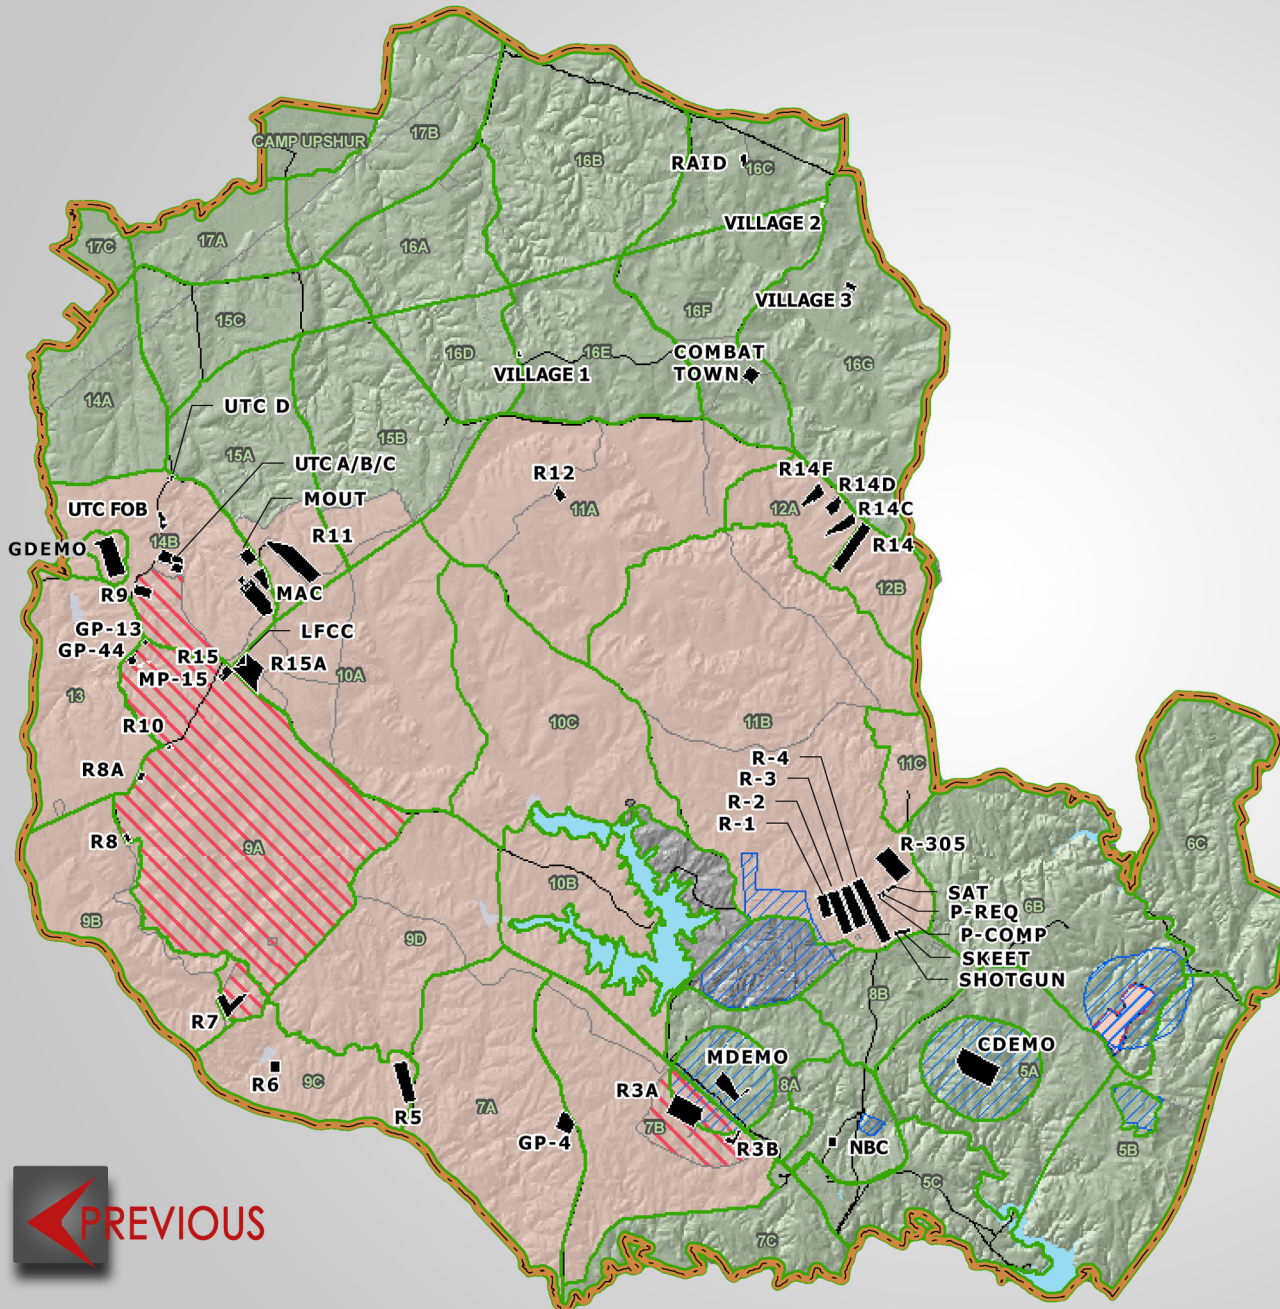

MCB Quantico

Range Management Branch

INTERACTIVE MAP

LIVE FIRE RANGES

LANDING ZONES

URBAN FACILITIES

RANGE CLASSIFICATIONS

(CLICK RANGE CLASSIFICATION BELOW)

SMALL ARMS DIRECT FIRE

SMALL ARMS AUTOMATED

SMALL ARMS MANEUVER

MACHINE GUN (.50cal AND BELOW)

MORTAR

ARTILLERY

AERIAL GUNNERY

HAND GRENADE

DEMOLITION

KNOWN DISTANCE

URBAN LIVE FIRE

URBAN SESAMS

ROCKET

 PREVIOUS

HOME 

SMALL ARMS DIRECT FIRE