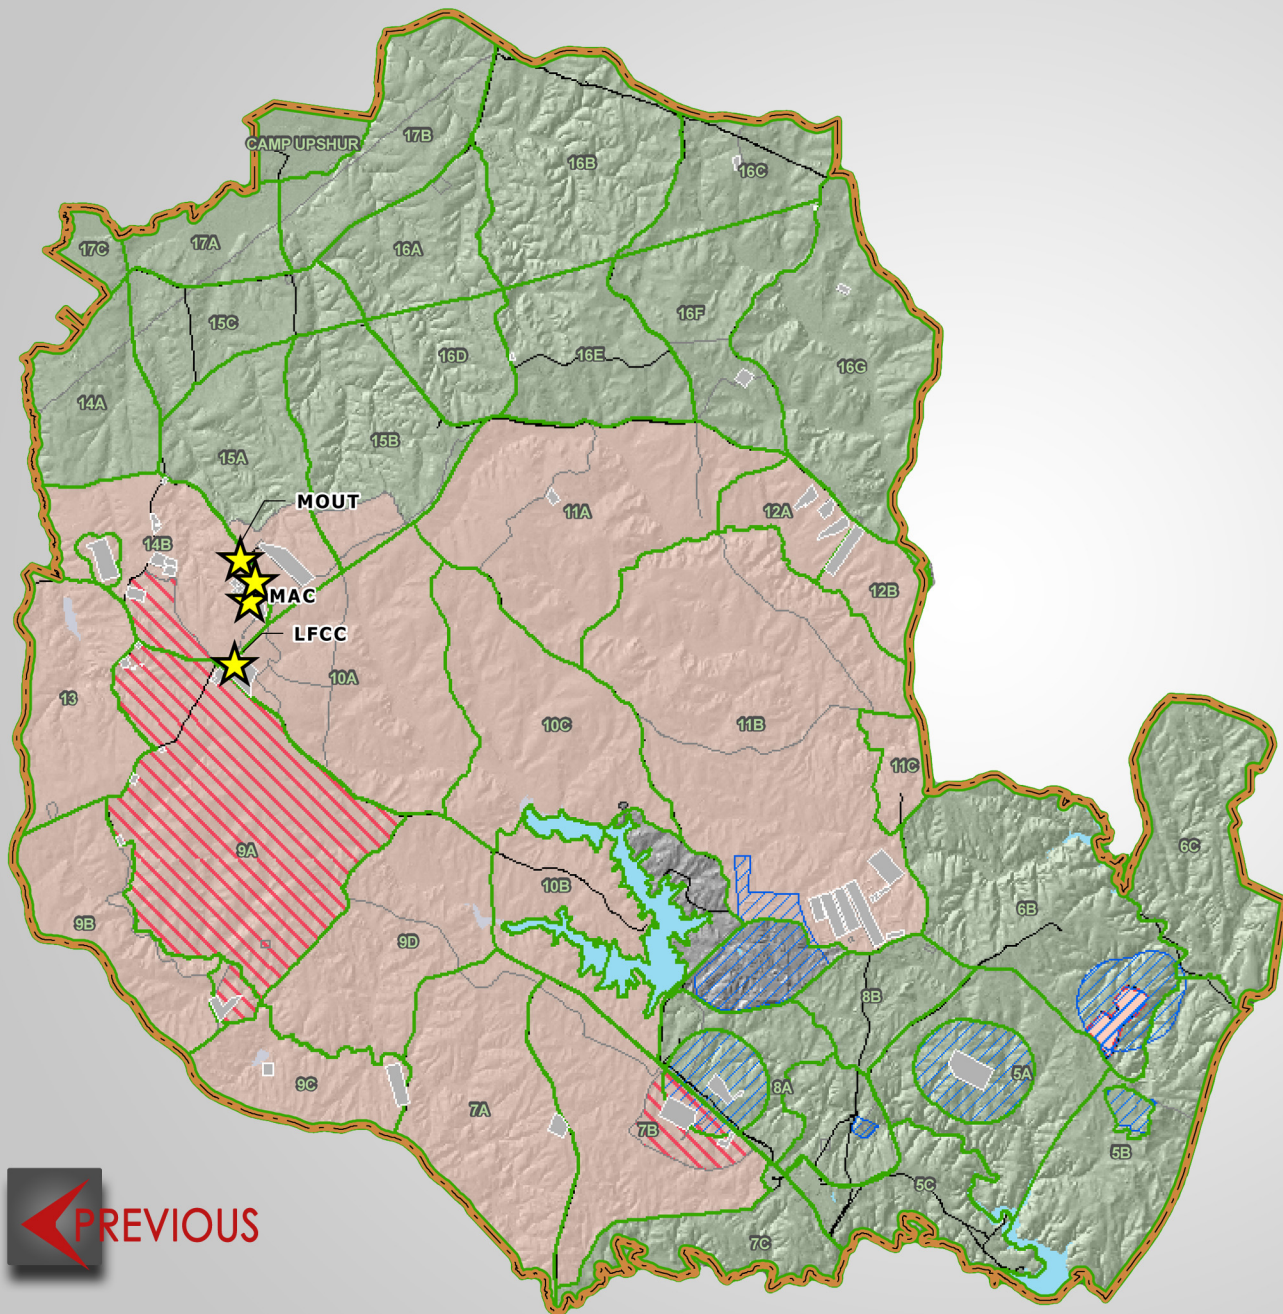

HOME 

KNOWN DISTANCE

(SCROLL OVER RANGE NAME TO DISPLAY RANGE INFORMATION)

WTBN R2

WTBN R3

WTBN R4

 PREVIOUS

HOME 

URBAN LIVE FIRE

(SCROLL OVER RANGE NAME TO DISPLAY RANGE INFORMATION)

R15A LFCC
MOUT FACILITY
MAC NORTH
MAC SOUTH

 PREVIOUS

HOME 

URBAN SESAMS

(SCROLL OVER RANGE NAME TO DISPLAY RANGE INFORMATION)

COMBAT TOWN

MOUT FACILITY

RAID FACILITY

UTC ZONE A

UTC ZONE B

UTC ZONE C

VILLAGE 1

VILLAGE 2

VILLAGE 3