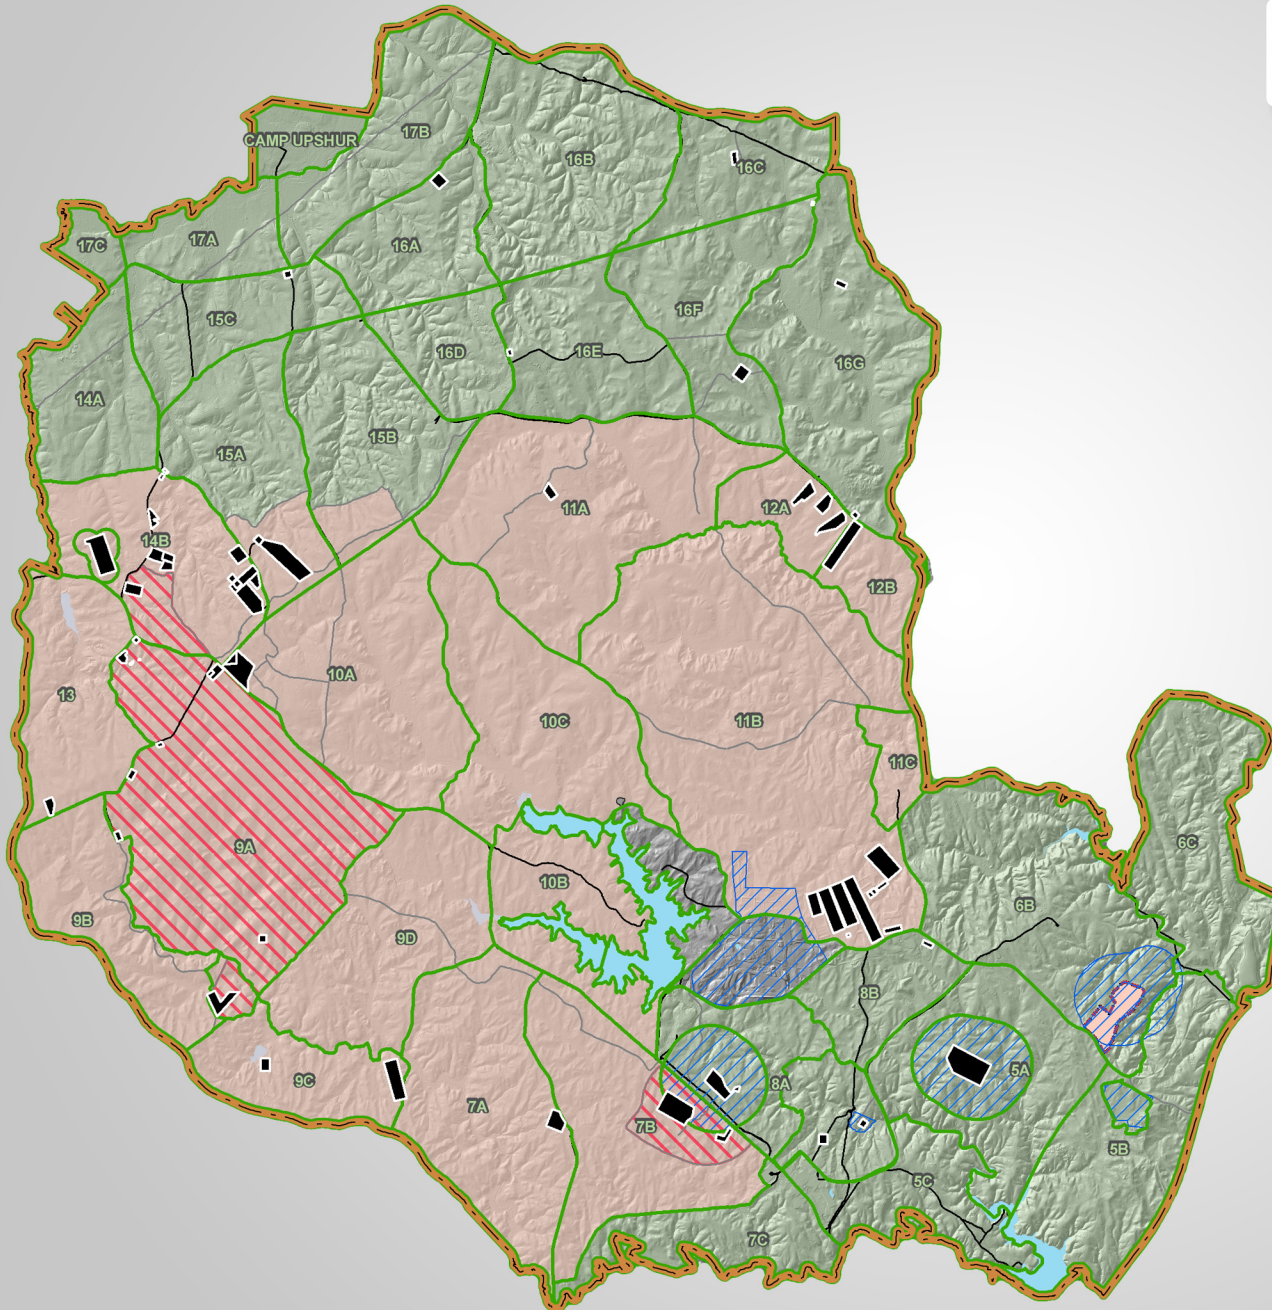

MCB Quantico

Range Management Branch

INTERACTIVE MAP

LIVE FIRE RANGES

LANDING ZONES

URBAN FACILITIES

RANGE CLASSIFICATIONS

(CLICK RANGE CLASSIFICATION BELOW)

DEMOLITION

KNOWN DISTANCE

URBAN LIVE FIRE

URBAN SESAMS

ROCKET

 PREVIOUS

HOME 

SMALL ARMS DIRECT FIRE