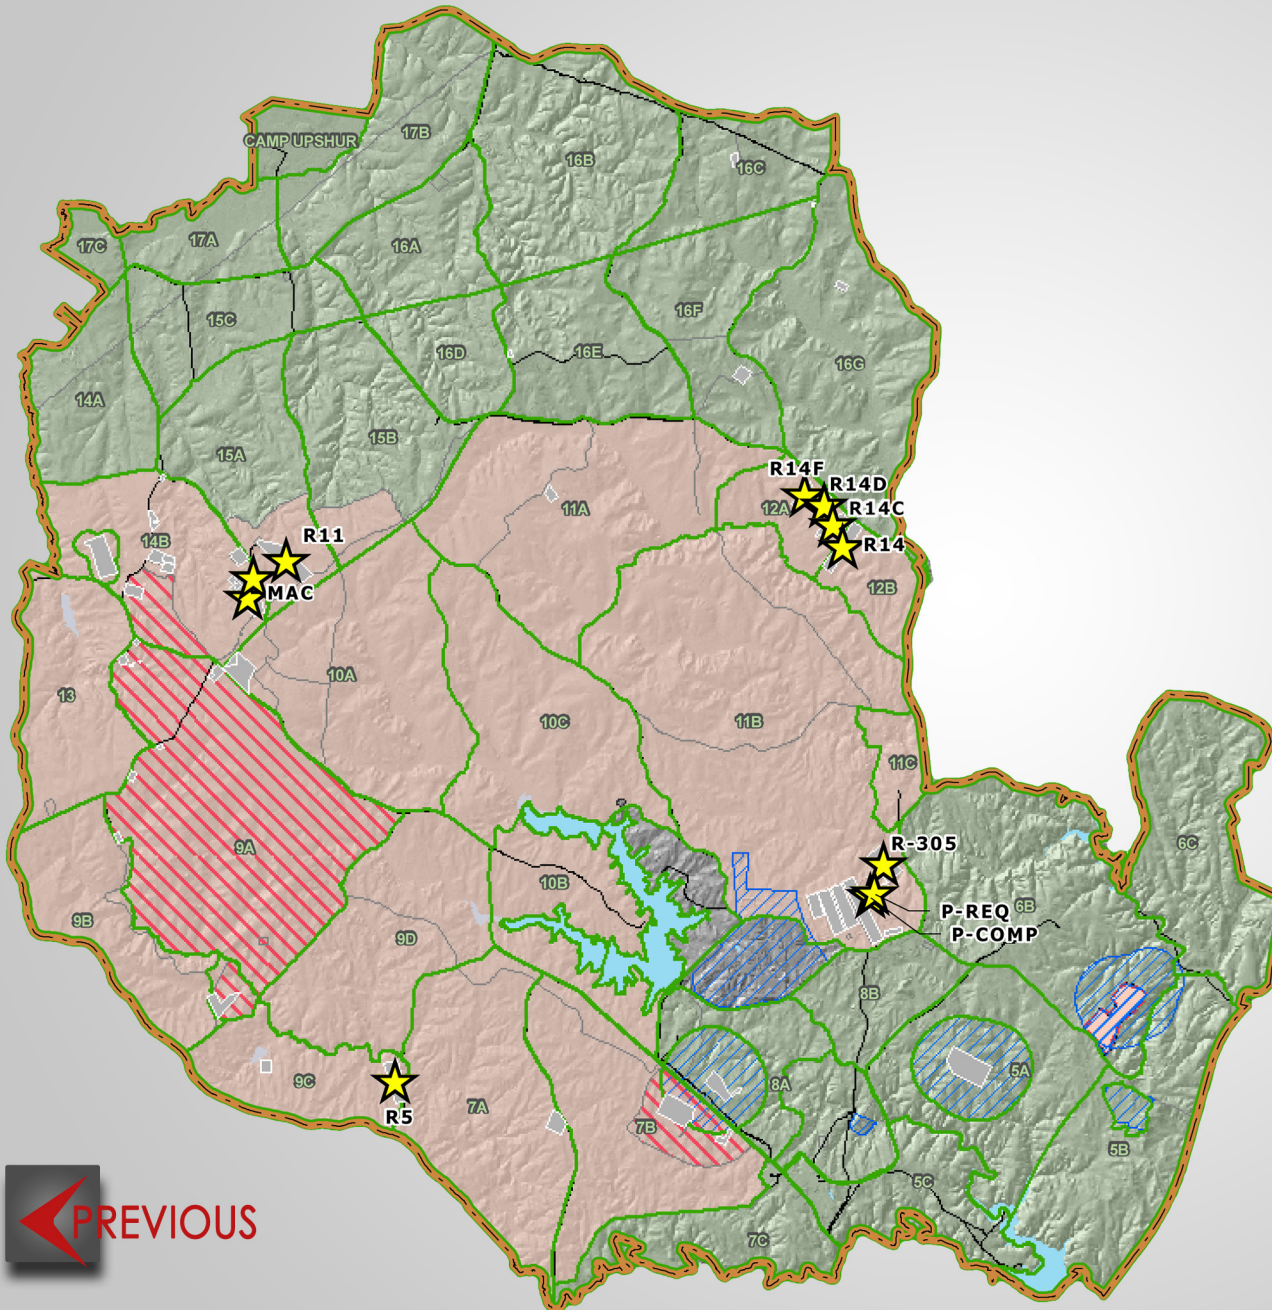

DEMOLITION

KNOWN DISTANCE

URBAN LIVE FIRE

URBAN SESAMS

ROCKET

 PREVIOUS

HOME 

SMALL ARMS DIRECT FIRE

(SCROLL OVER RANGE NAME TO DISPLAY RANGE INFORMATION)

- R03A WTBN R1
- R05 WTBN R2
- R06 WTBN R3
- R08 WTBN R4
- R08A WTBN SAT
- R11 WTBN R305
- R12 WTBN PREQ
- R14 WTBN PCOM
- R14C
- R14D
- R14F
- R15
- R15A

 PREVIOUS

HOME 

SMALL ARMS AUTOMATED

(SCROLL OVER RANGE NAME TO DISPLAY RANGE INFORMATION)

R05

R11

R14

R14C