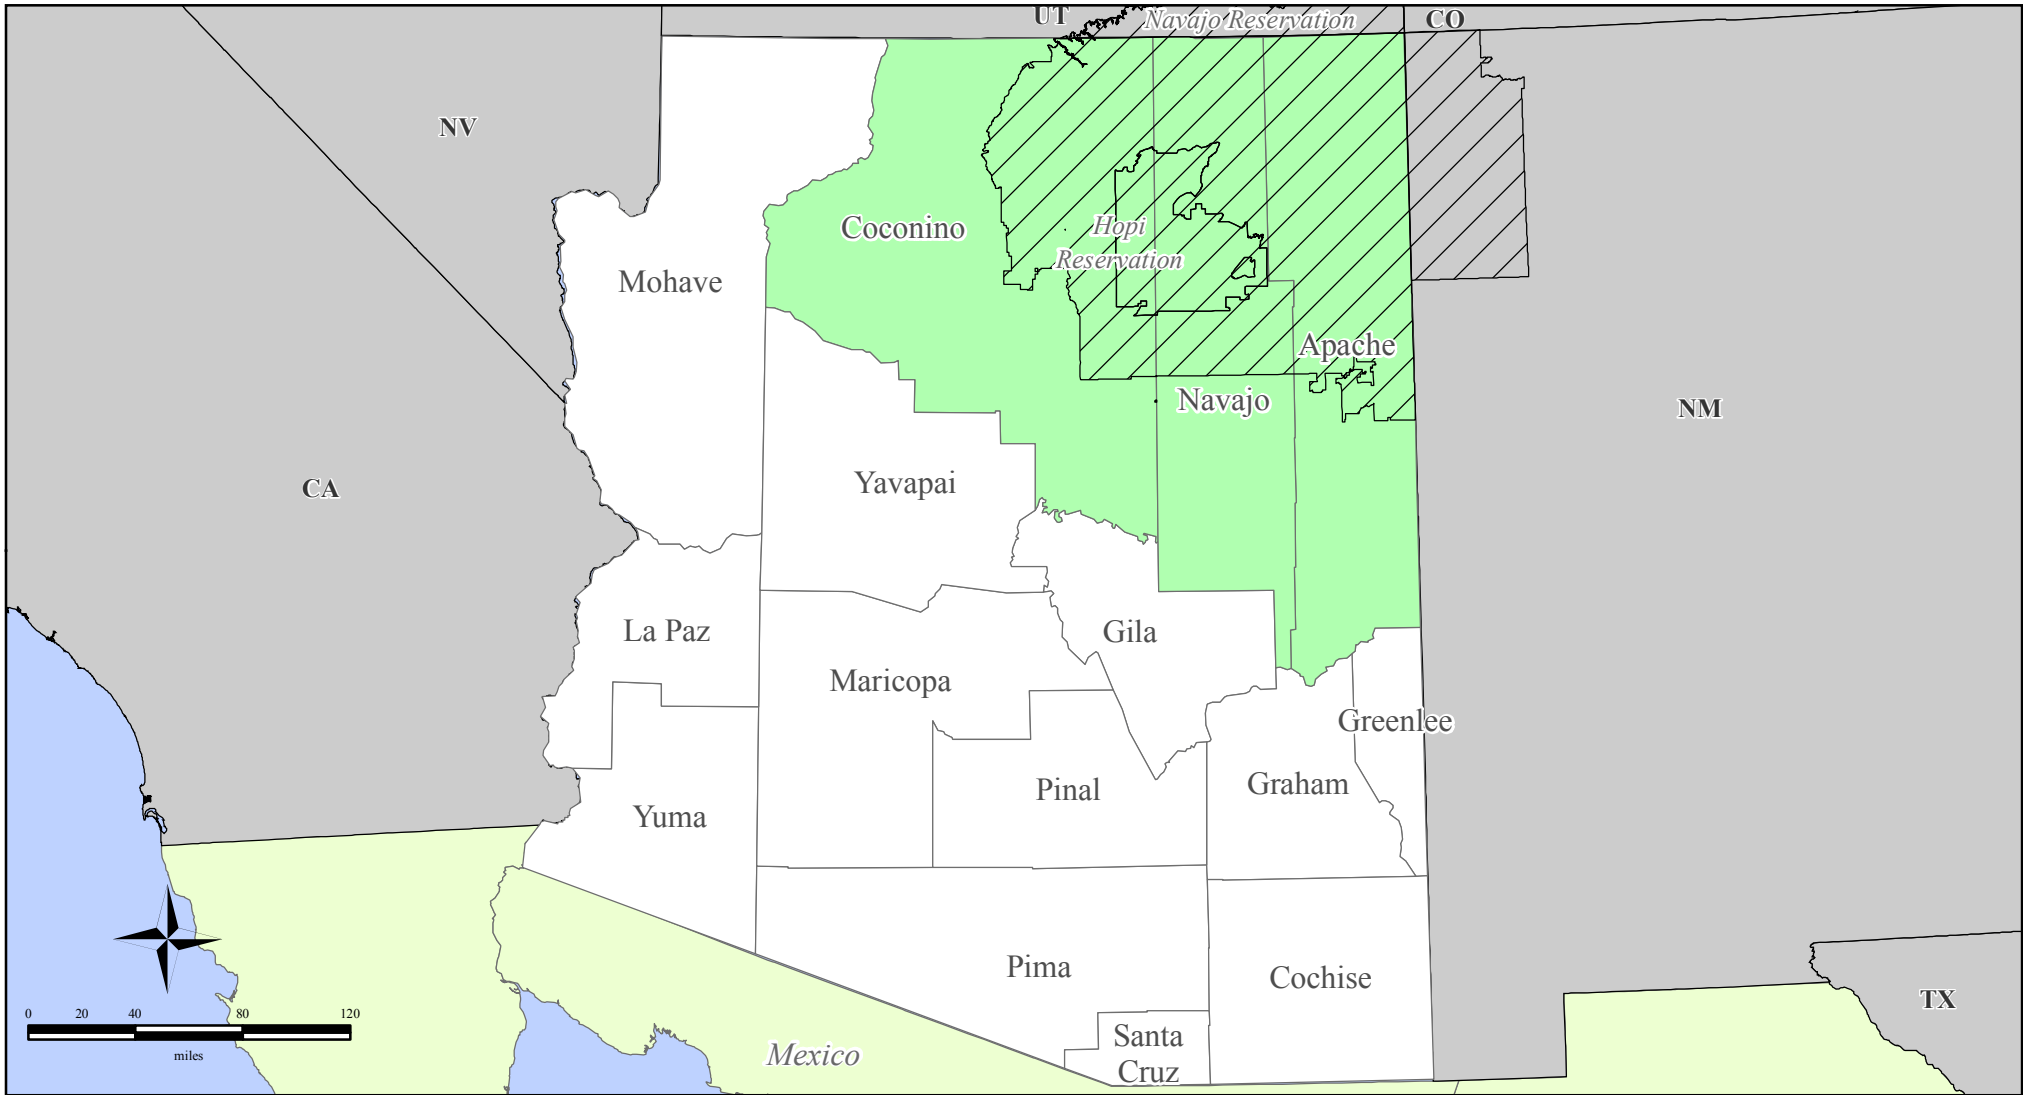

FEMA-3307-EM, Arizona

Disaster Declaration as of 01/25/2010

Location Map

Legend

FEMA

ITS Mapping & Analysis Center
Washington, DC
01/25/10 -- 12:36 AM EST

Source: Disaster Federal Registry Notice
01/24/2010