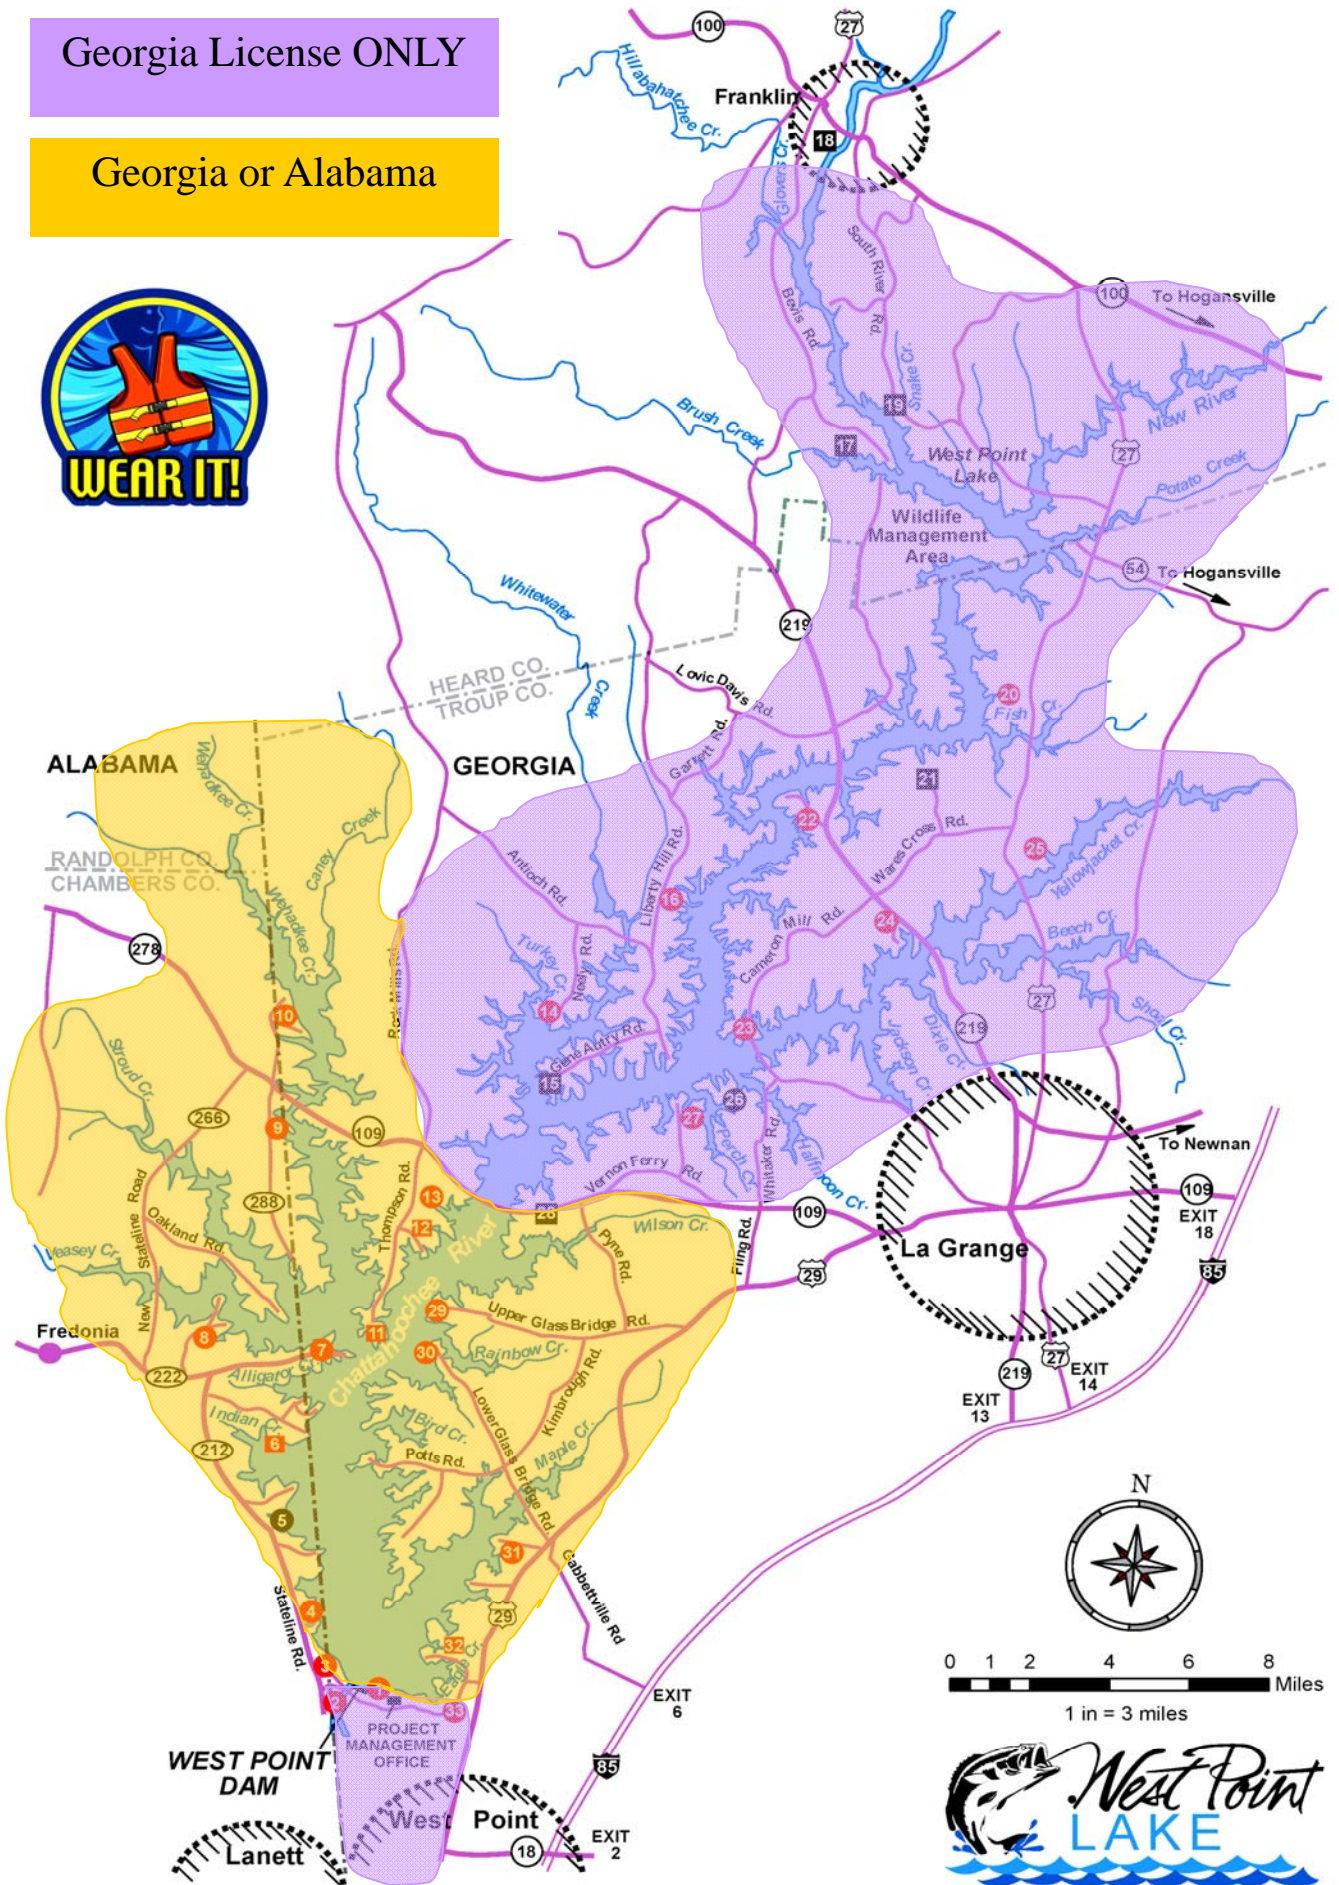

West Point Lake

Fishing License Guide

Georgia License ONLY

Georgia or Alabama

1 in = 3 miles