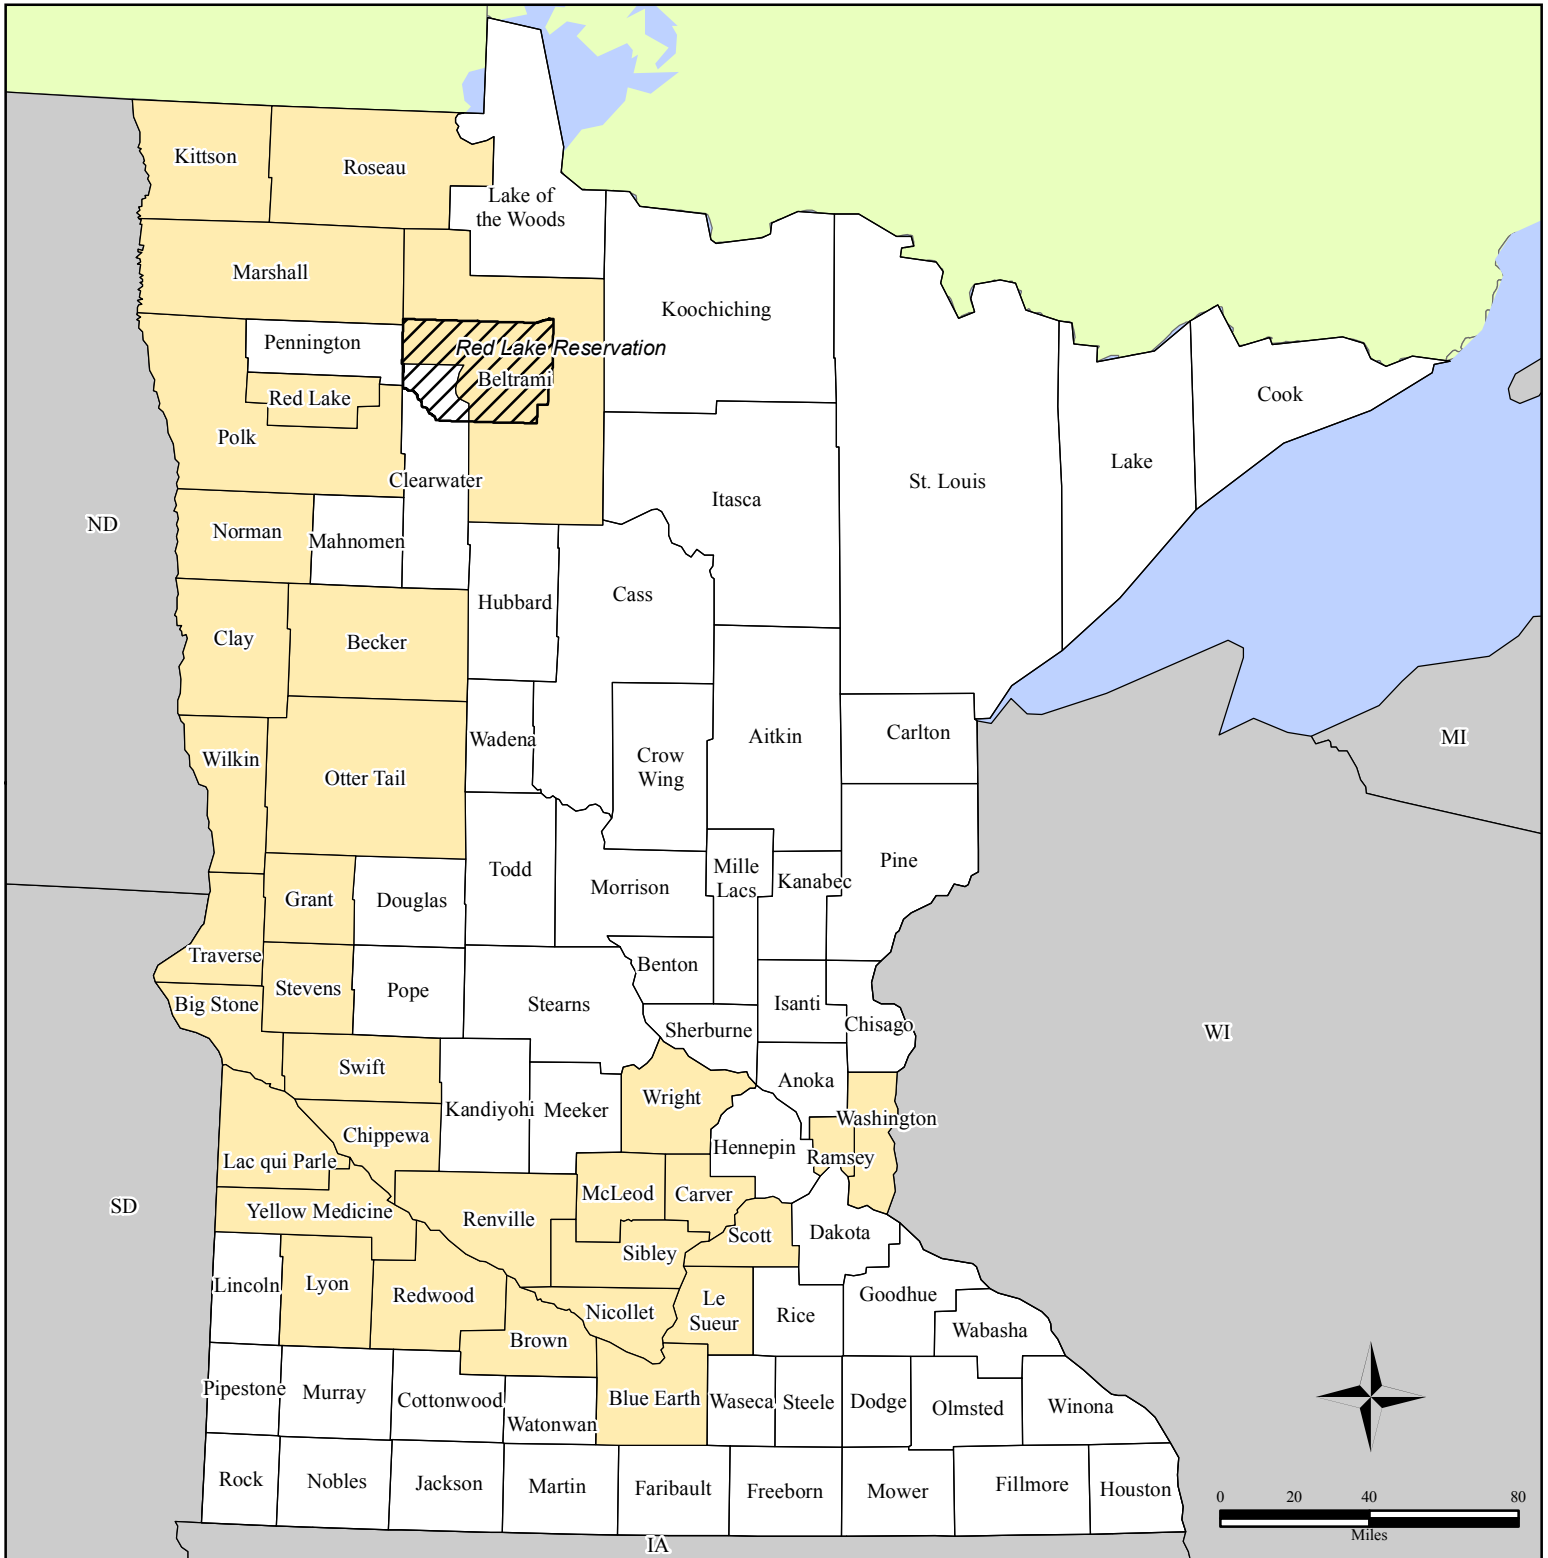

FEMA-1982-DR, Minnesota

Disaster Declaration as of 05/24/2011

Location Map

Legend

Designated Counties	
	No Designation
	Public Assistance
	Public Assistance, Indian Reservation

All counties in the State of Minnesota are eligible to apply for assistance under the Hazard Mitigation Grant Program.