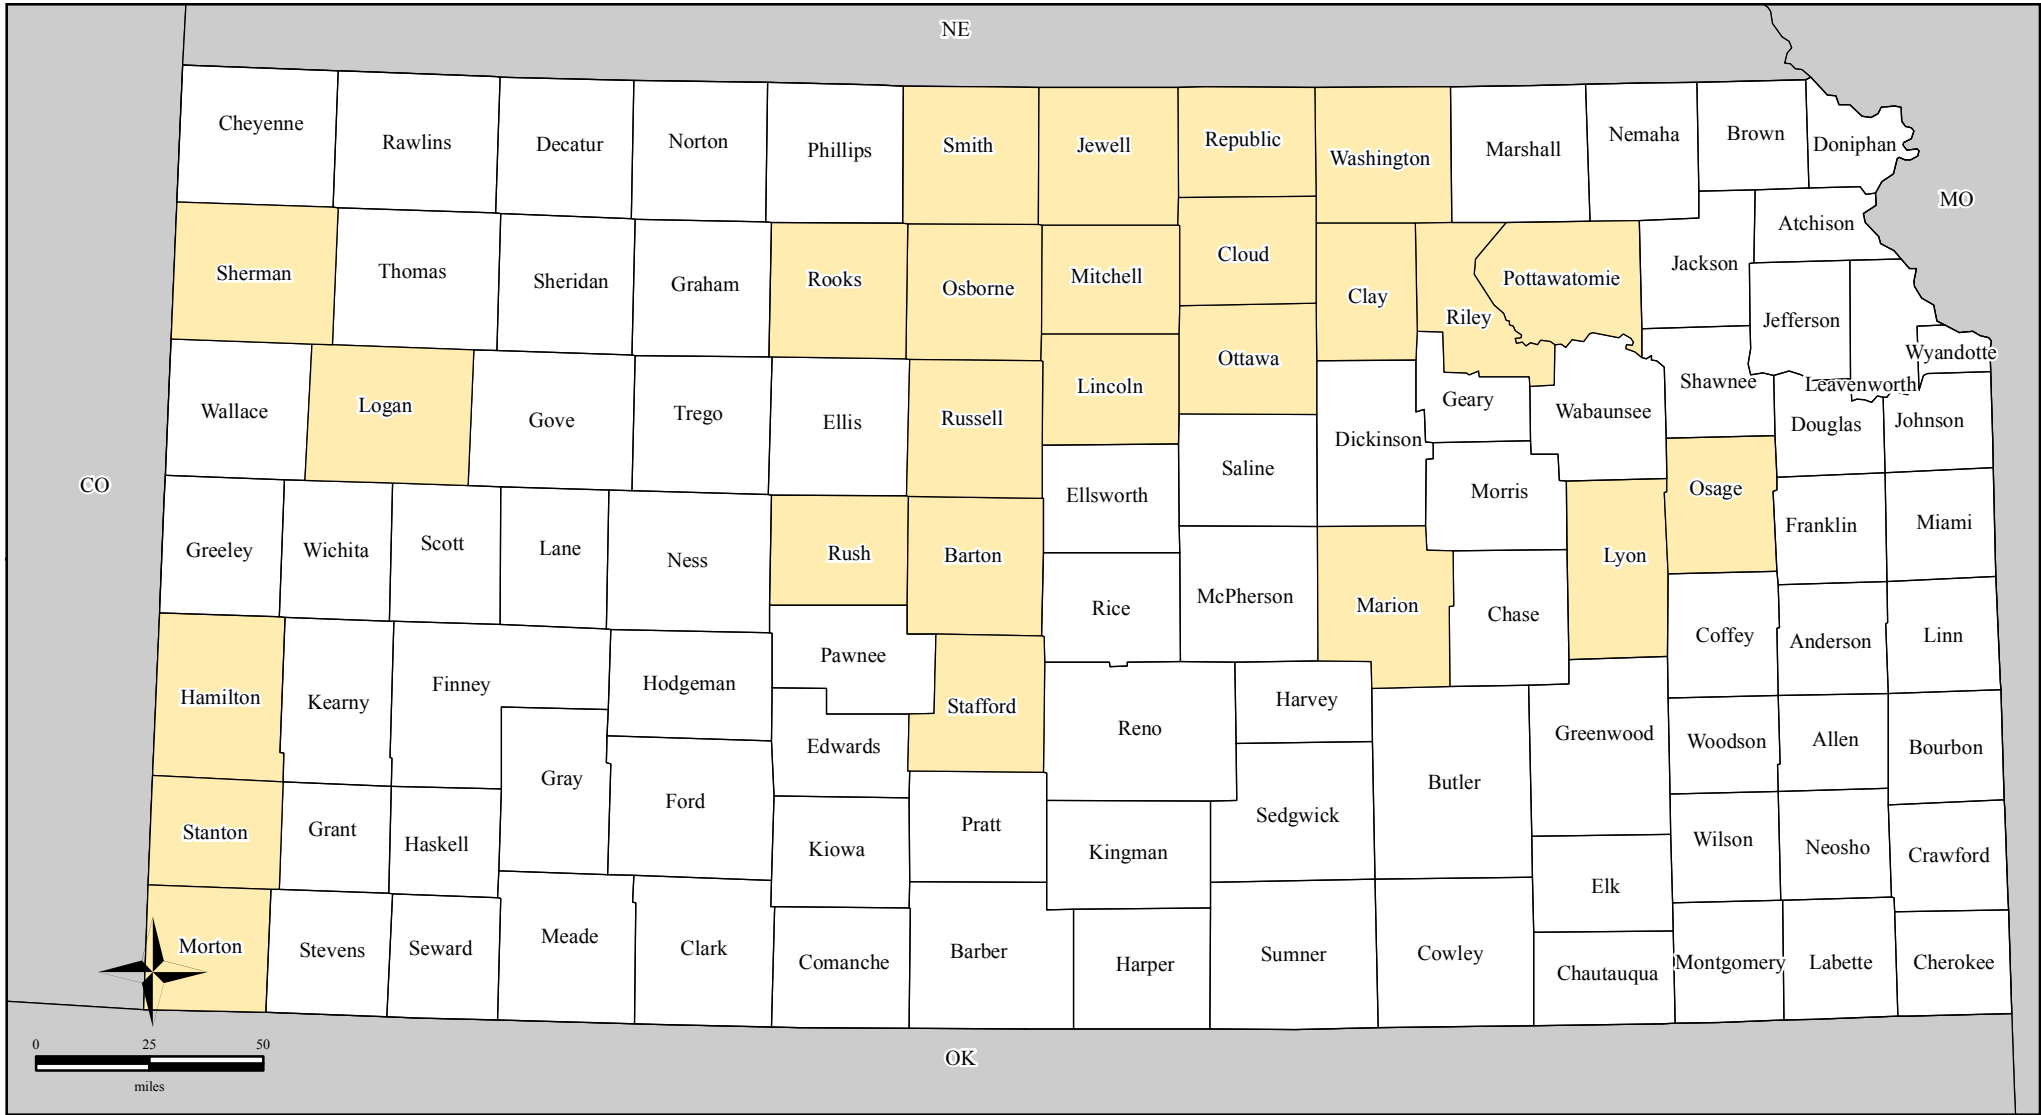

# FEMA-4010-DR, Kansas

## Disaster Declaration as of 07/29/2011

Location Map