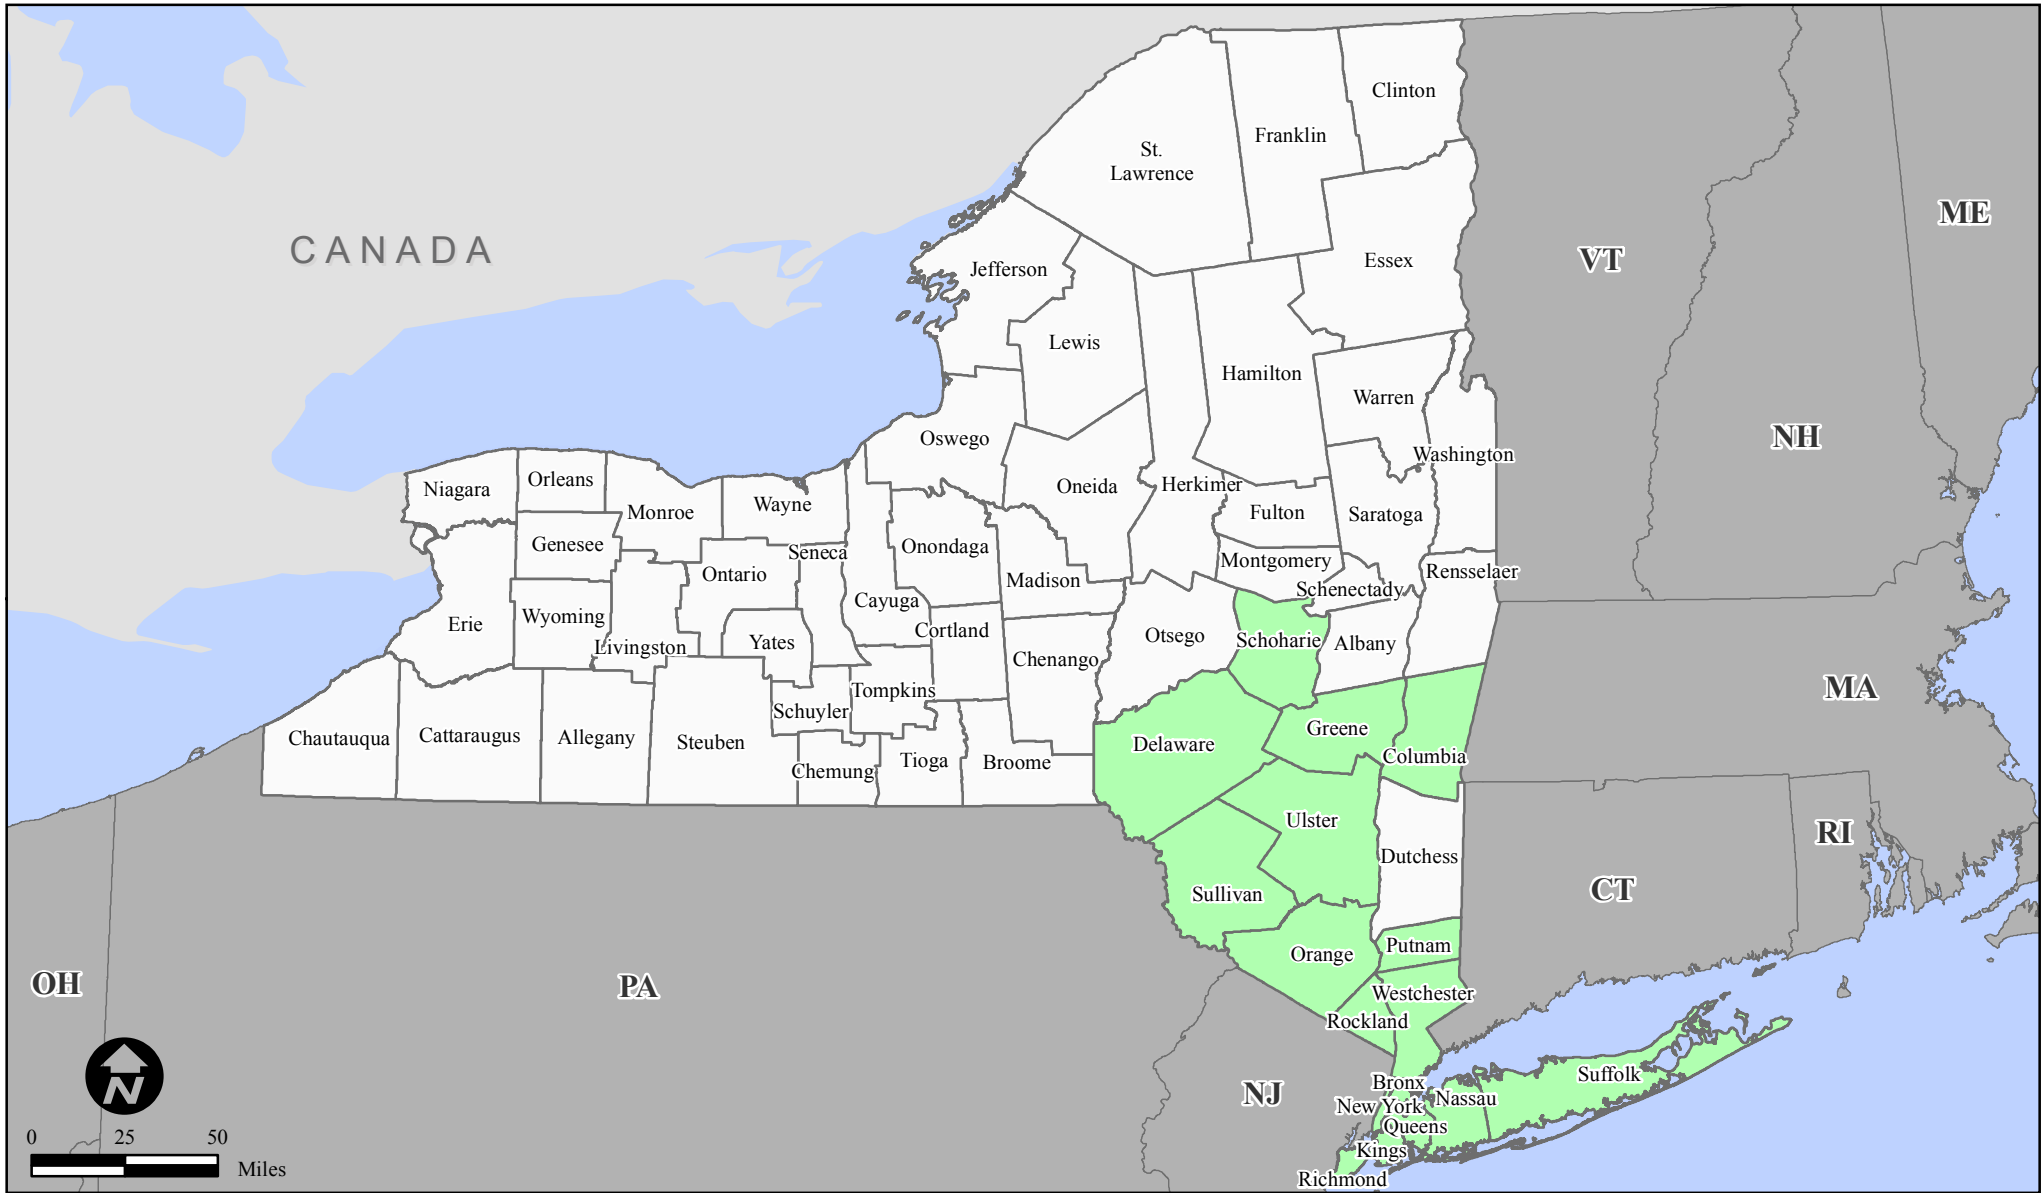

# FEMA-3328-EM, New York Emergency Declaration as of 08/28/2011

**Location Map**

### Designated Counties

- No Designation
- Public Assistance (Category B)

**FEMA**

ITS Mapping & Analysis Center  
Washington, DC  
09/08/11 -- 4:26 PM EST

Source: Disaster Federal Registry Notice  
08/28/2011