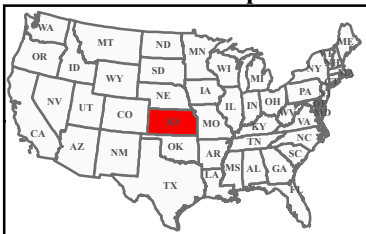

FEMA-4035-DR, Kansas Disaster Declaration as of 09/23/2011

Location Map

Designated Counties

- No Designation
- Public Assistance

All counties are eligible for Hazard Mitigation

*ITS Mapping & Analysis Center
Washington, DC
09/23/11 -- 18:04 PM EST*