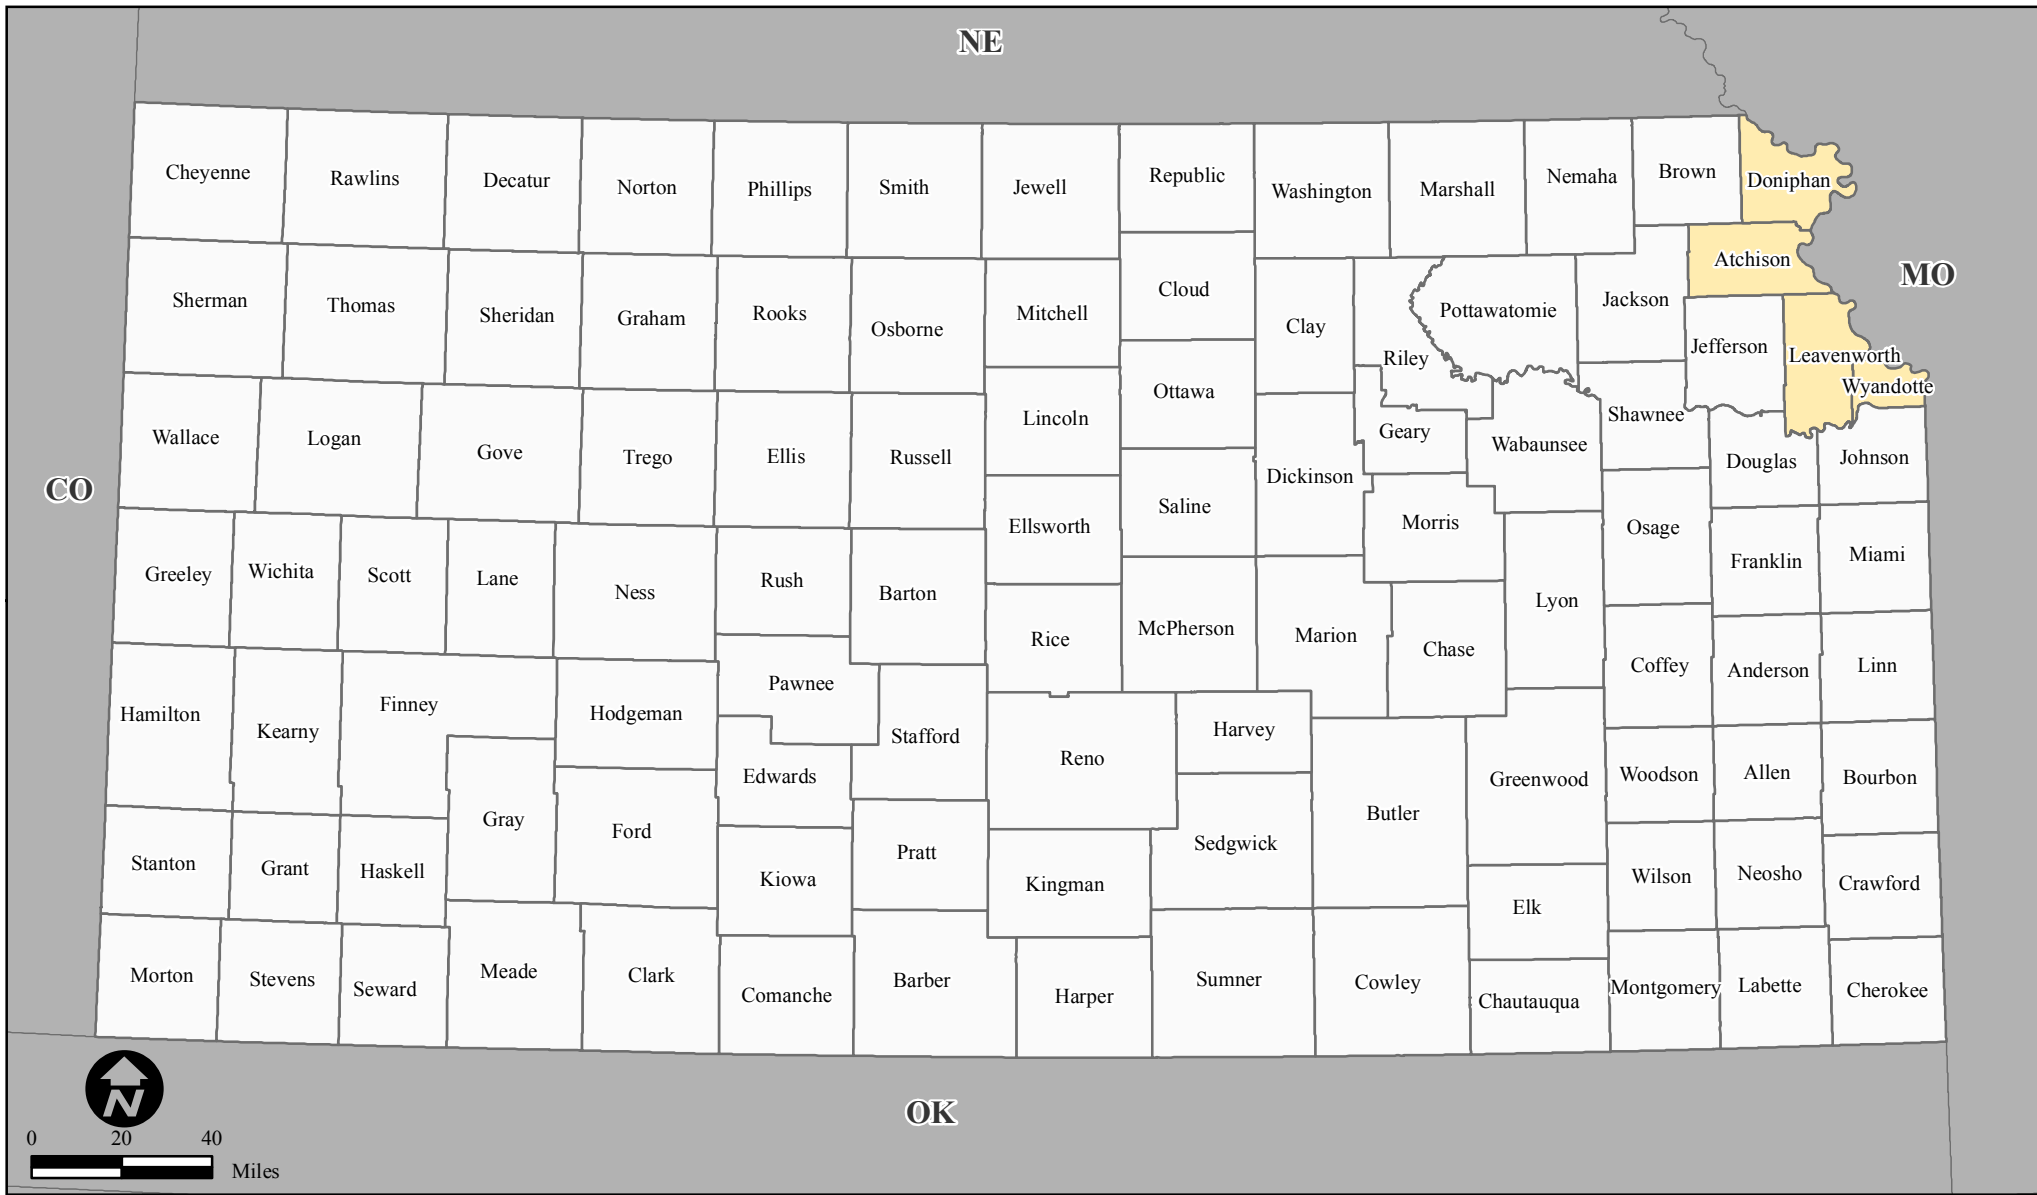

FEMA-4035-DR, Kansas Disaster Declaration as of 09/23/2011

Location Map

Designated Counties

- No Designation
- Public Assistance

All counties are eligible for Hazard Mitigation

*ITS Mapping & Analysis Center
Washington, DC
09/23/11 -- 18:04 PM EST*