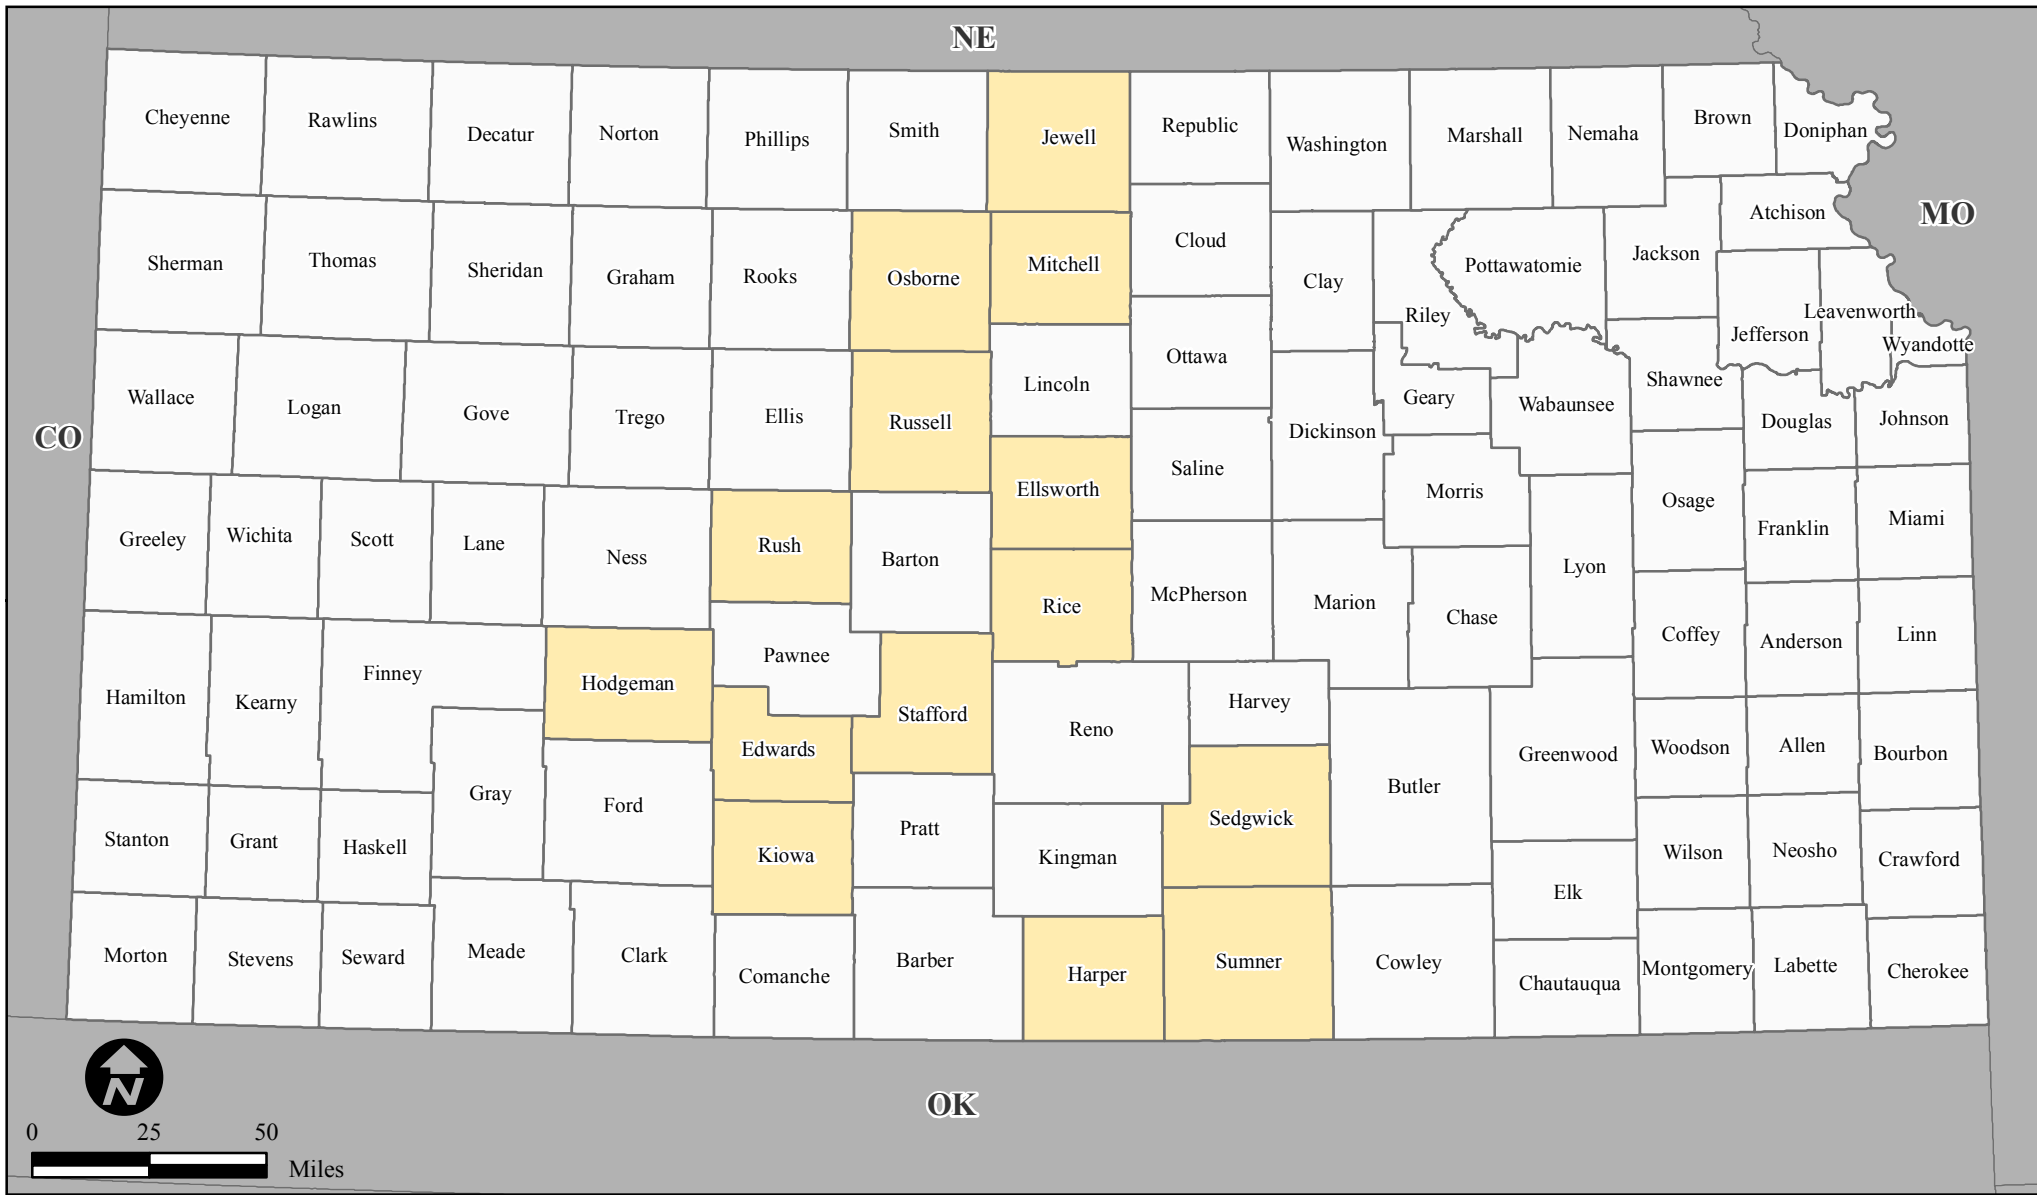

FEMA-4063-DR, Kansas Disaster Declaration as of 05/24/2012

Location Map

Designated Counties

- No Designation
- Public Assistance

All counties in the State of Kansas are eligible to apply for assistance under the Hazard Mitigation Grant Program.

FEMA

MS-CI-AE-EG

Mapping and Analysis Center

05/24/12 -- 15:00 PM EST

Source: Disaster Federal Registry Notice
05/24/2012