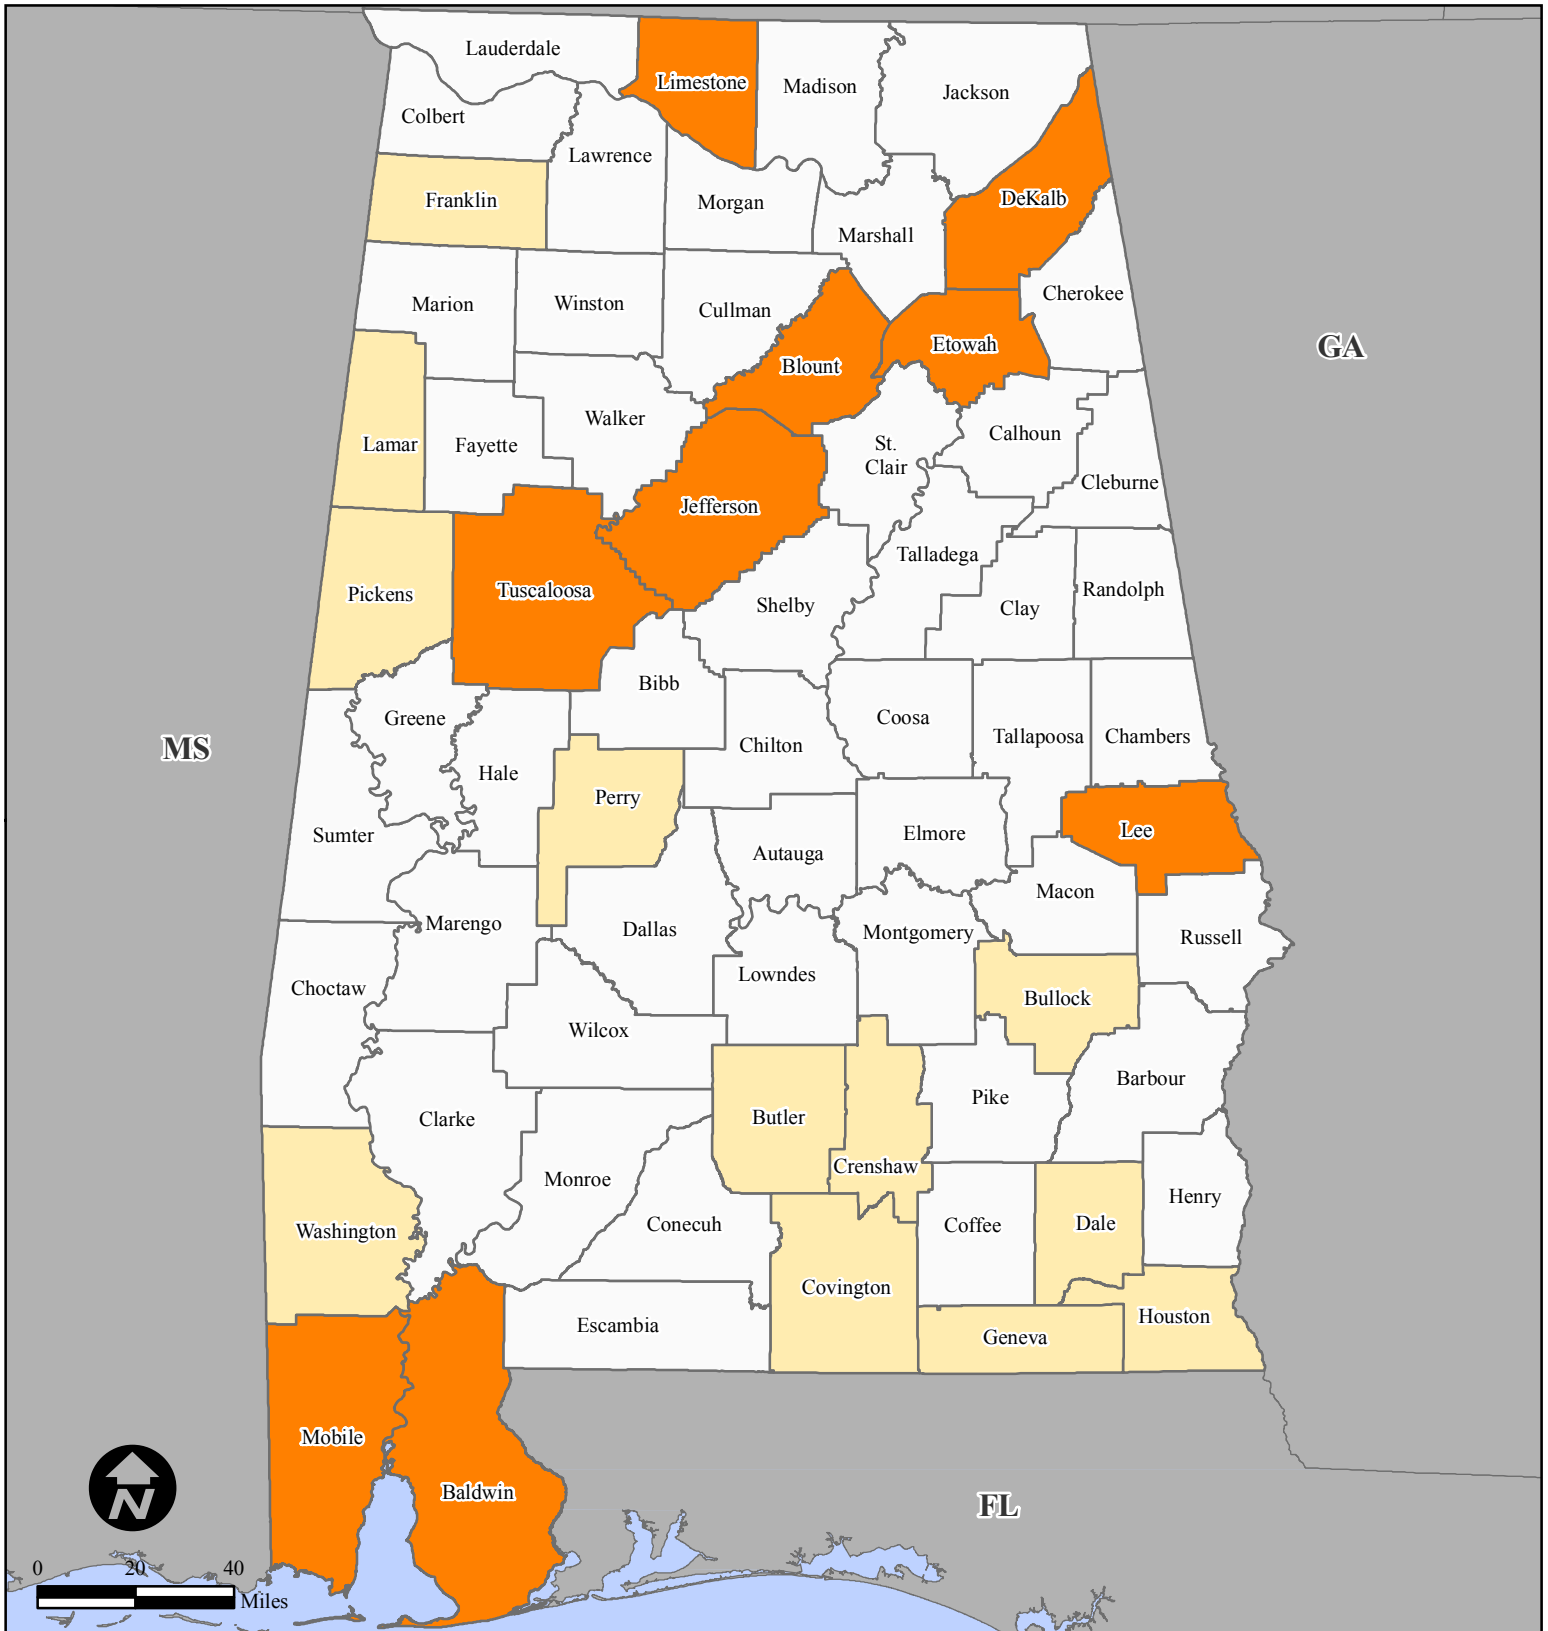

FEMA-4176-DR, Alabama Disaster Declaration as of 06/05/2014

MS

GA

FL

Location Map

All counties in the State of Alabama are eligible to apply for assistance under the Hazard Mitigation Grant Program.

Designated Counties