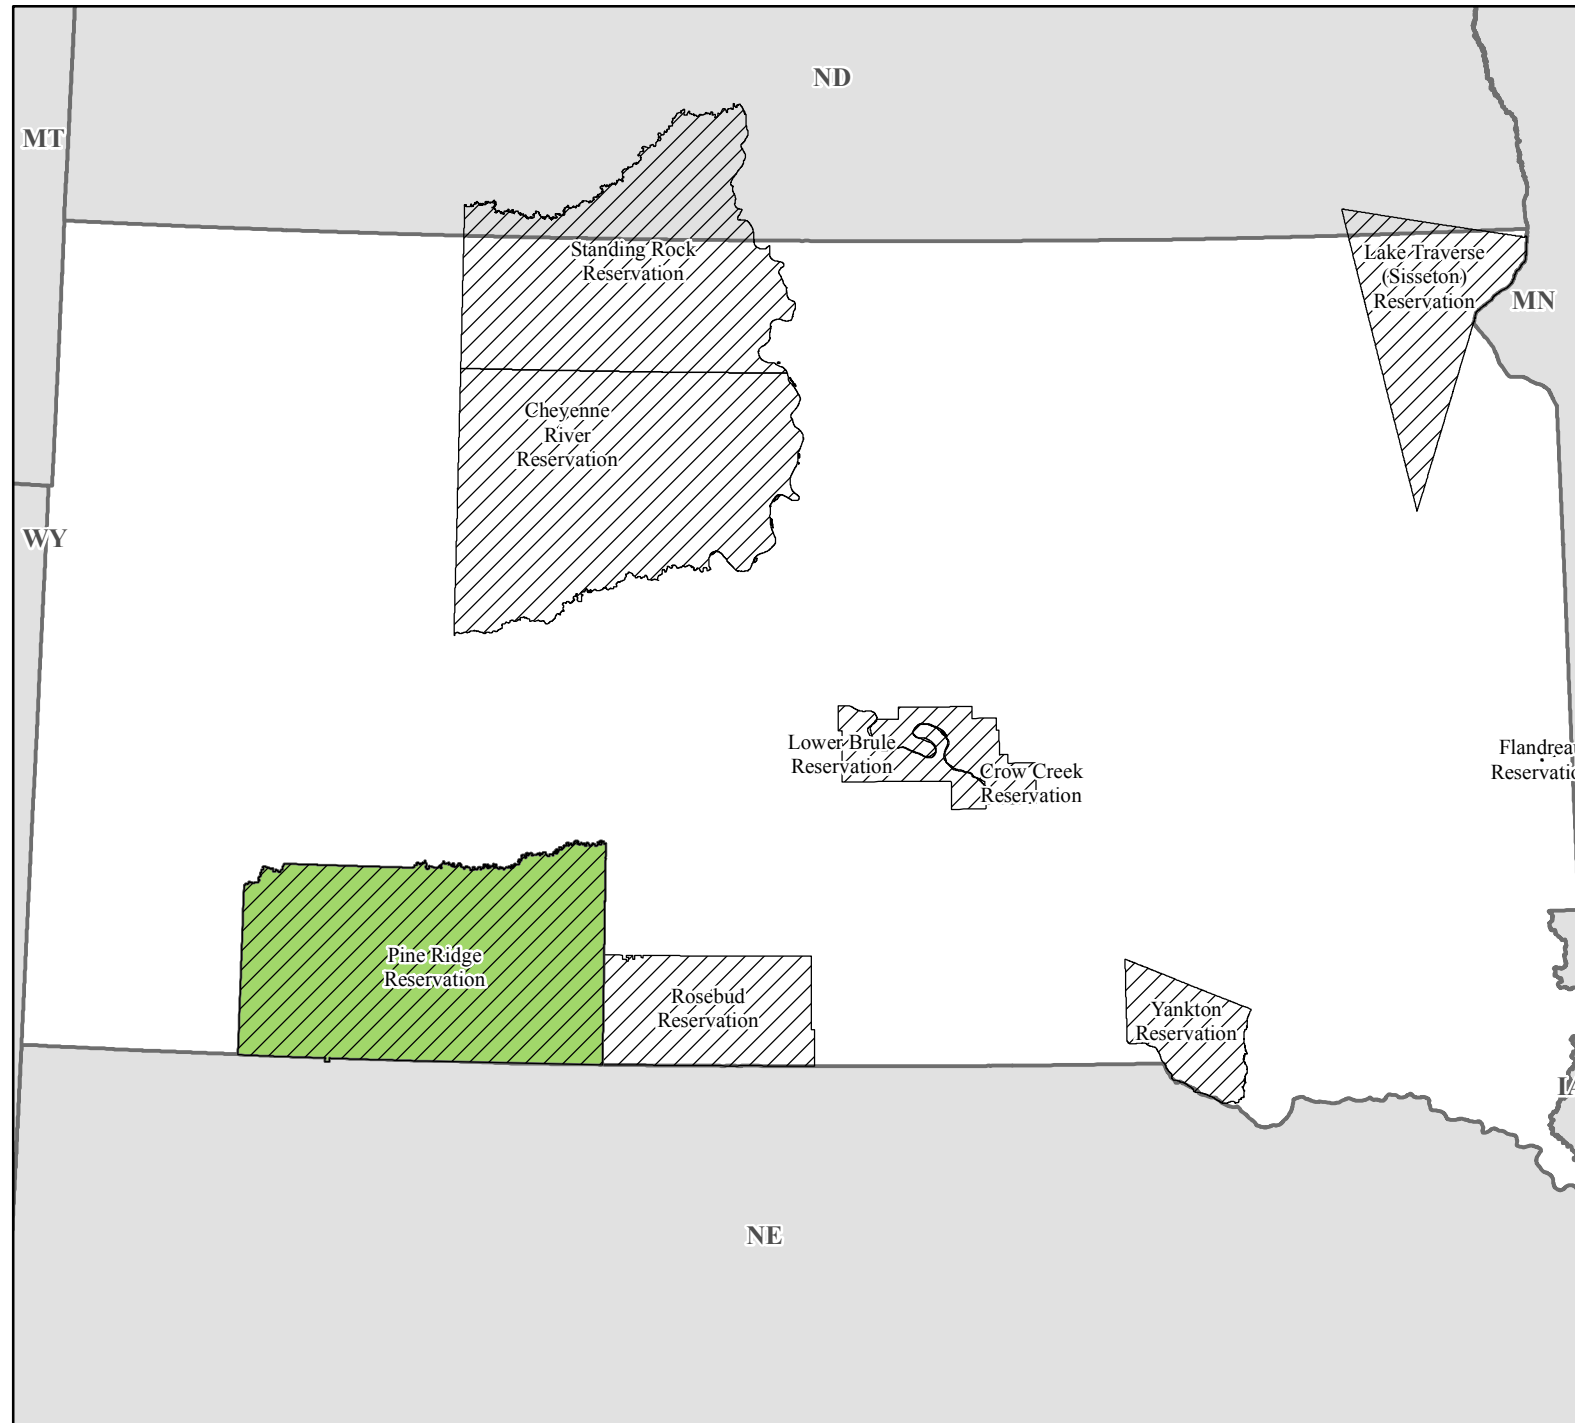

FEMA-4237-DR, South Dakota Disaster Declaration as of 08/10/2015

FEMA

Data Layer/Map Description:
The types of assistance that have been designated for selected areas in the State of South Dakota.

The Oglala Sioux Tribe of the Pine Ridge Indian Reservation is eligible to apply for assistance under the Hazard Mitigation Grant Program.

 Indian Reservations

Designated Indian Reservation

 Individual Assistance

Data Sources:
FEMA, ESRI;
Initial Declaration: 08/07/2015
Disaster Federal Registry Notice: 08/07/2015
Datum: North American 1983
Projection: Lambert Conformal Conic