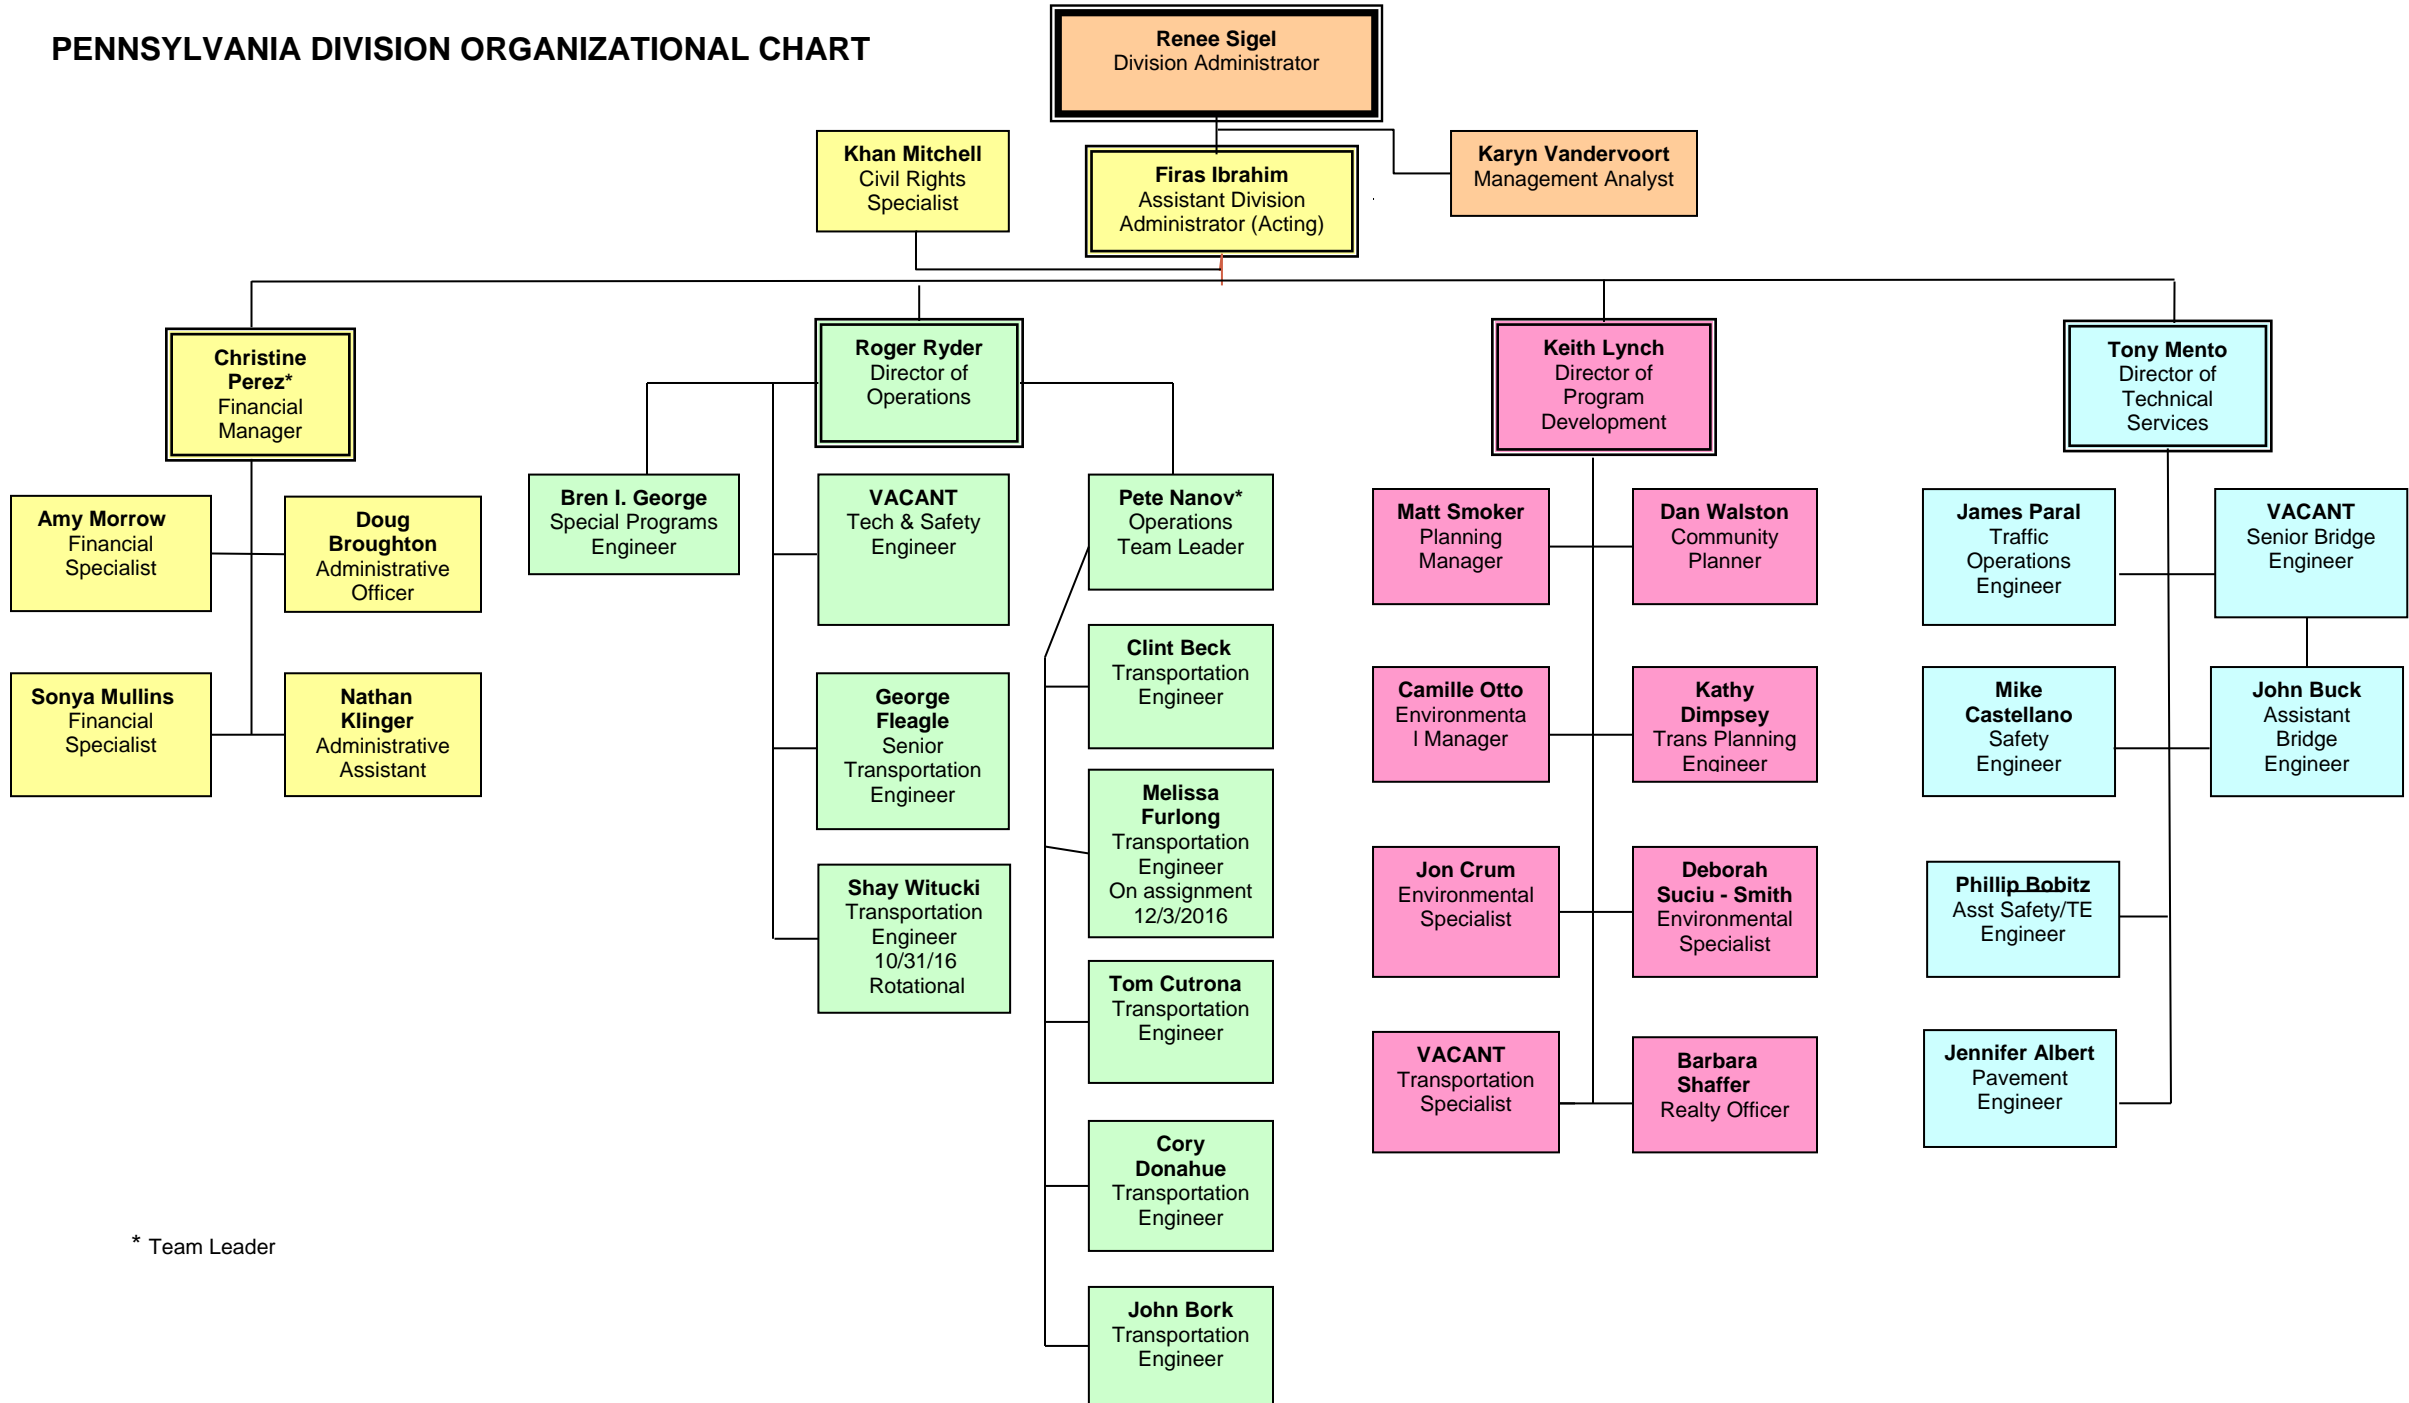

PENNSYLVANIA DIVISION ORGANIZATIONAL CHART

* Team Leader