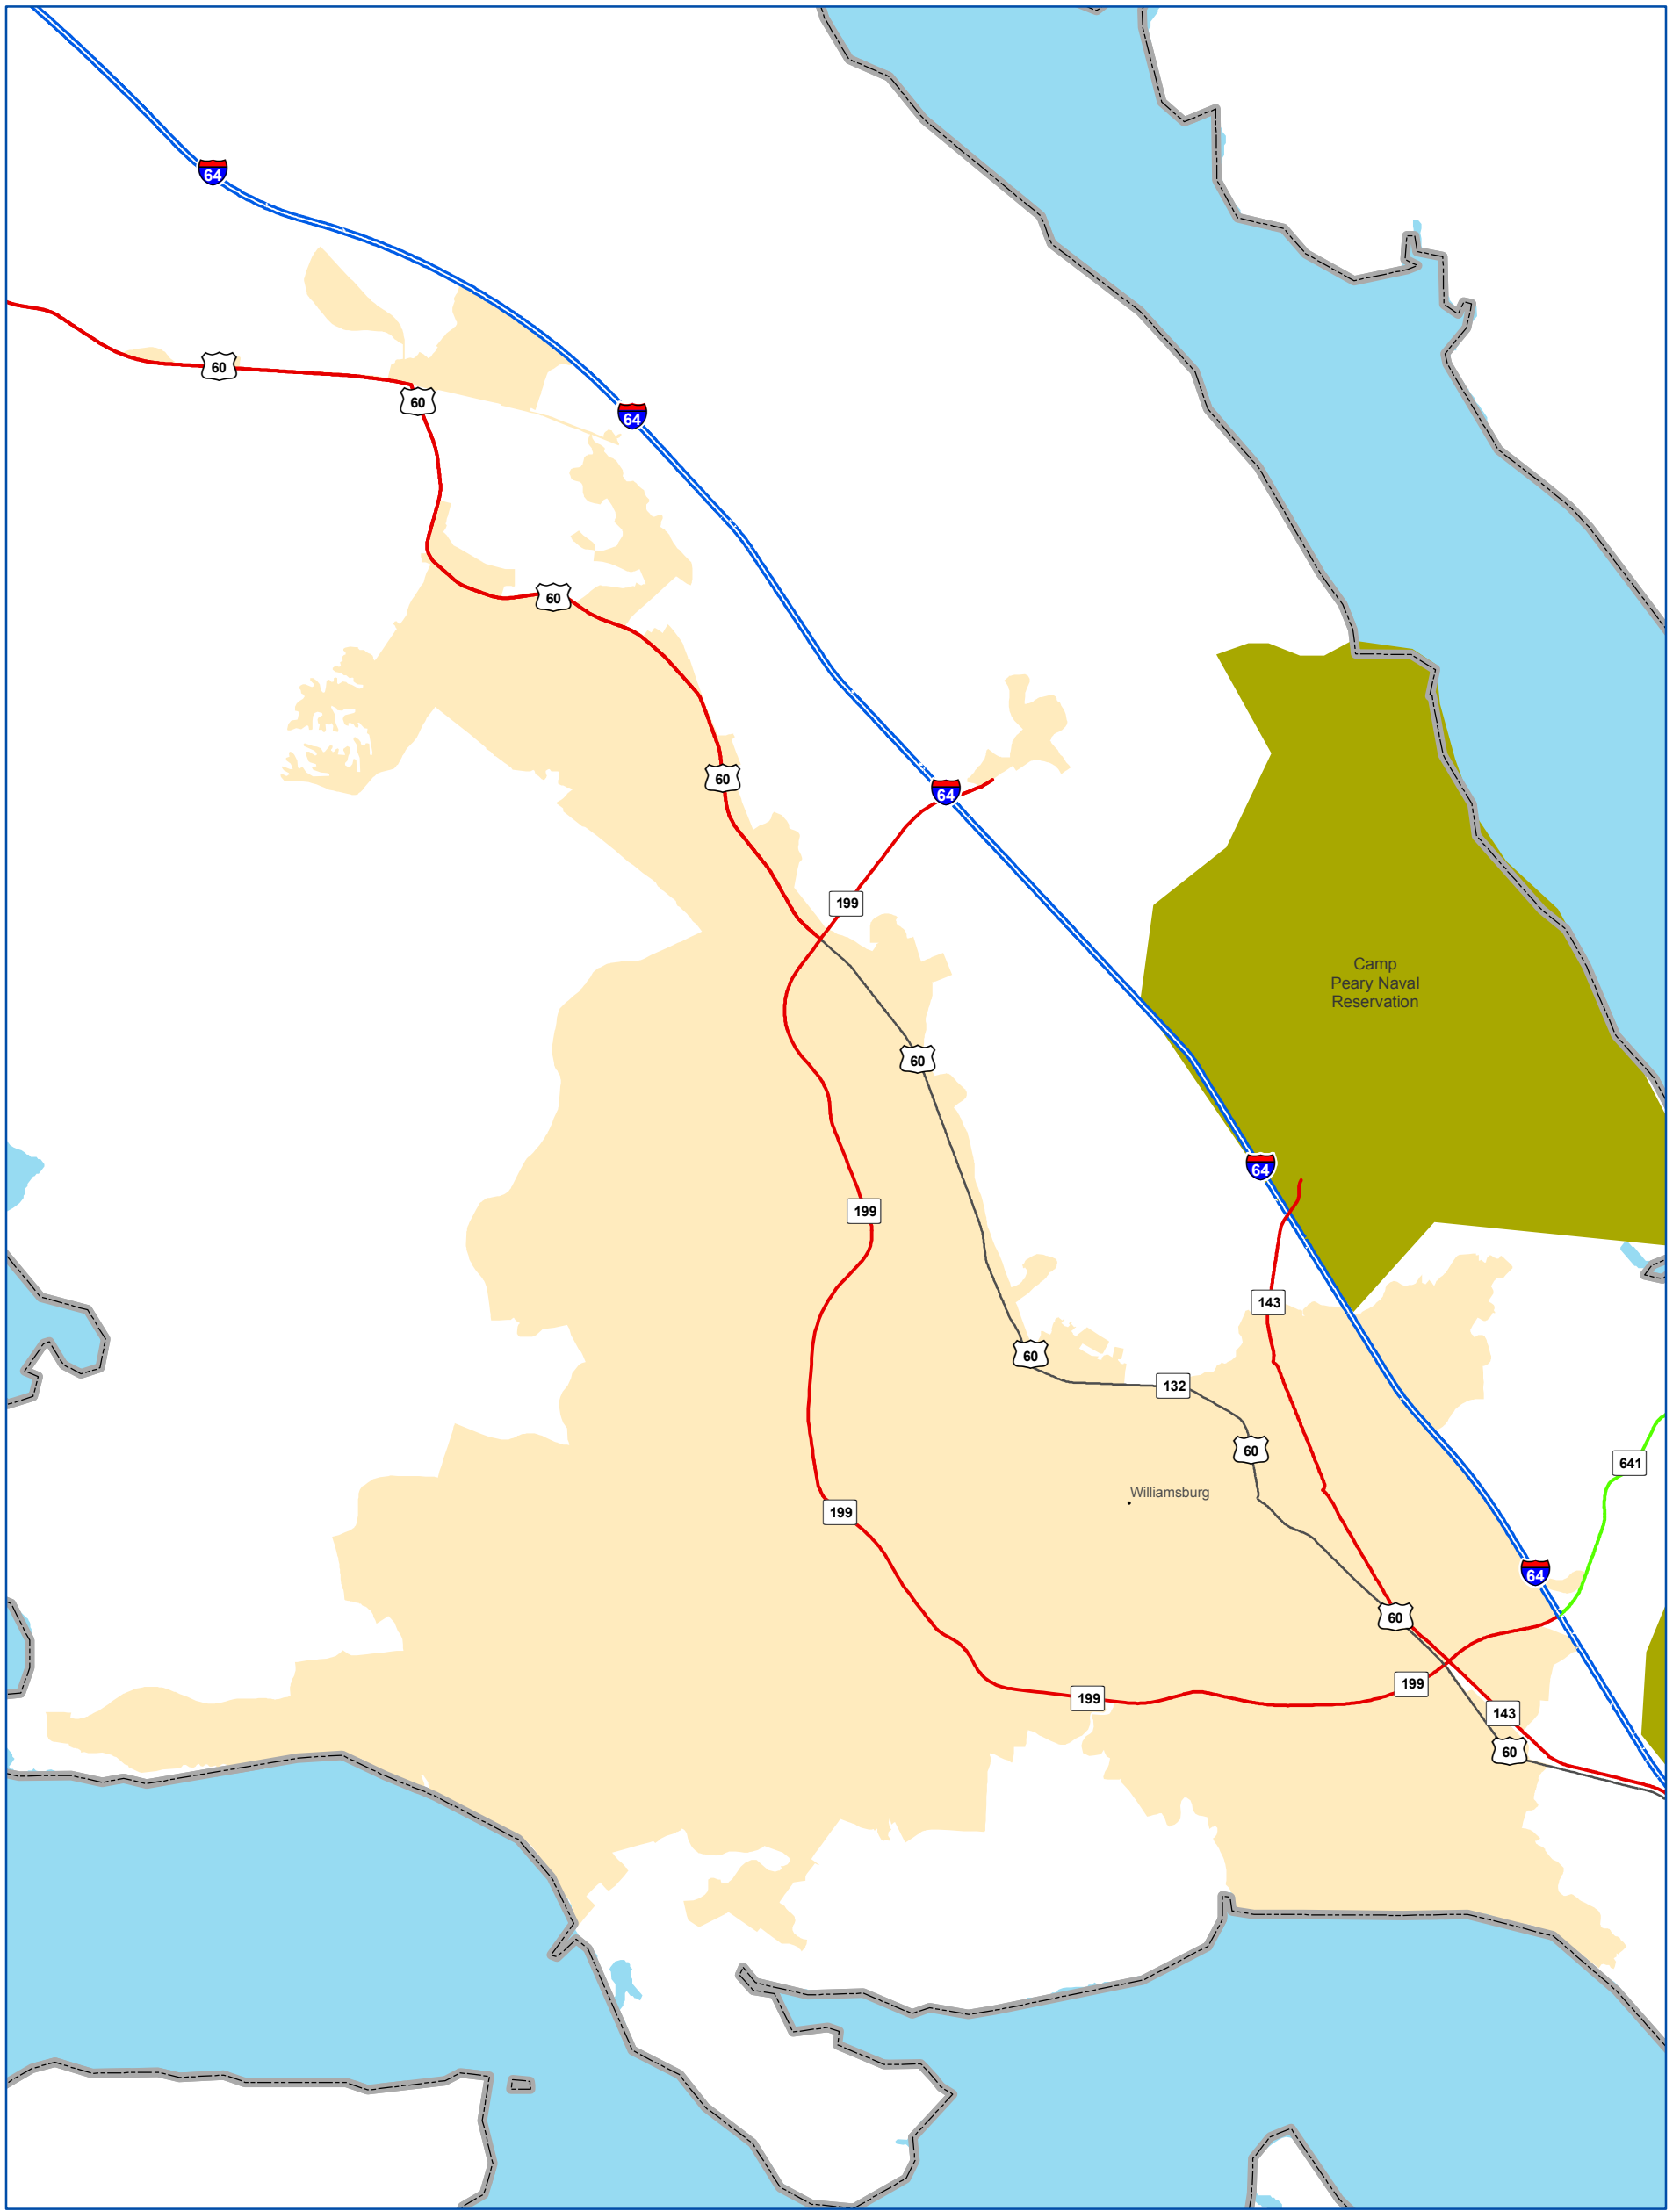

National Highway System: Williamsburg, VA

U.S. Department of Transportation
Federal Highway Administration

- Eisenhower Interstate System
- Other NHS Routes
- Non-Interstate STRAHNET Route
- STRAHNET Connector
- Intermodal Connector
- Intermodal/STRAHNET Connector
- - - Unbuilt NHS Routes
- MAP-21 Principal Arterials
- Census Urbanized Areas
- Department of Defense
- Water

- Airport
- Intercity Bus Terminal
- Ferry Terminal
- Truck/Pipeline Terminal
- Multipurpose Passenger Facility
- Port Terminal
- Truck/Rail Facility
- AMTRAK Station
- Public Transit Station