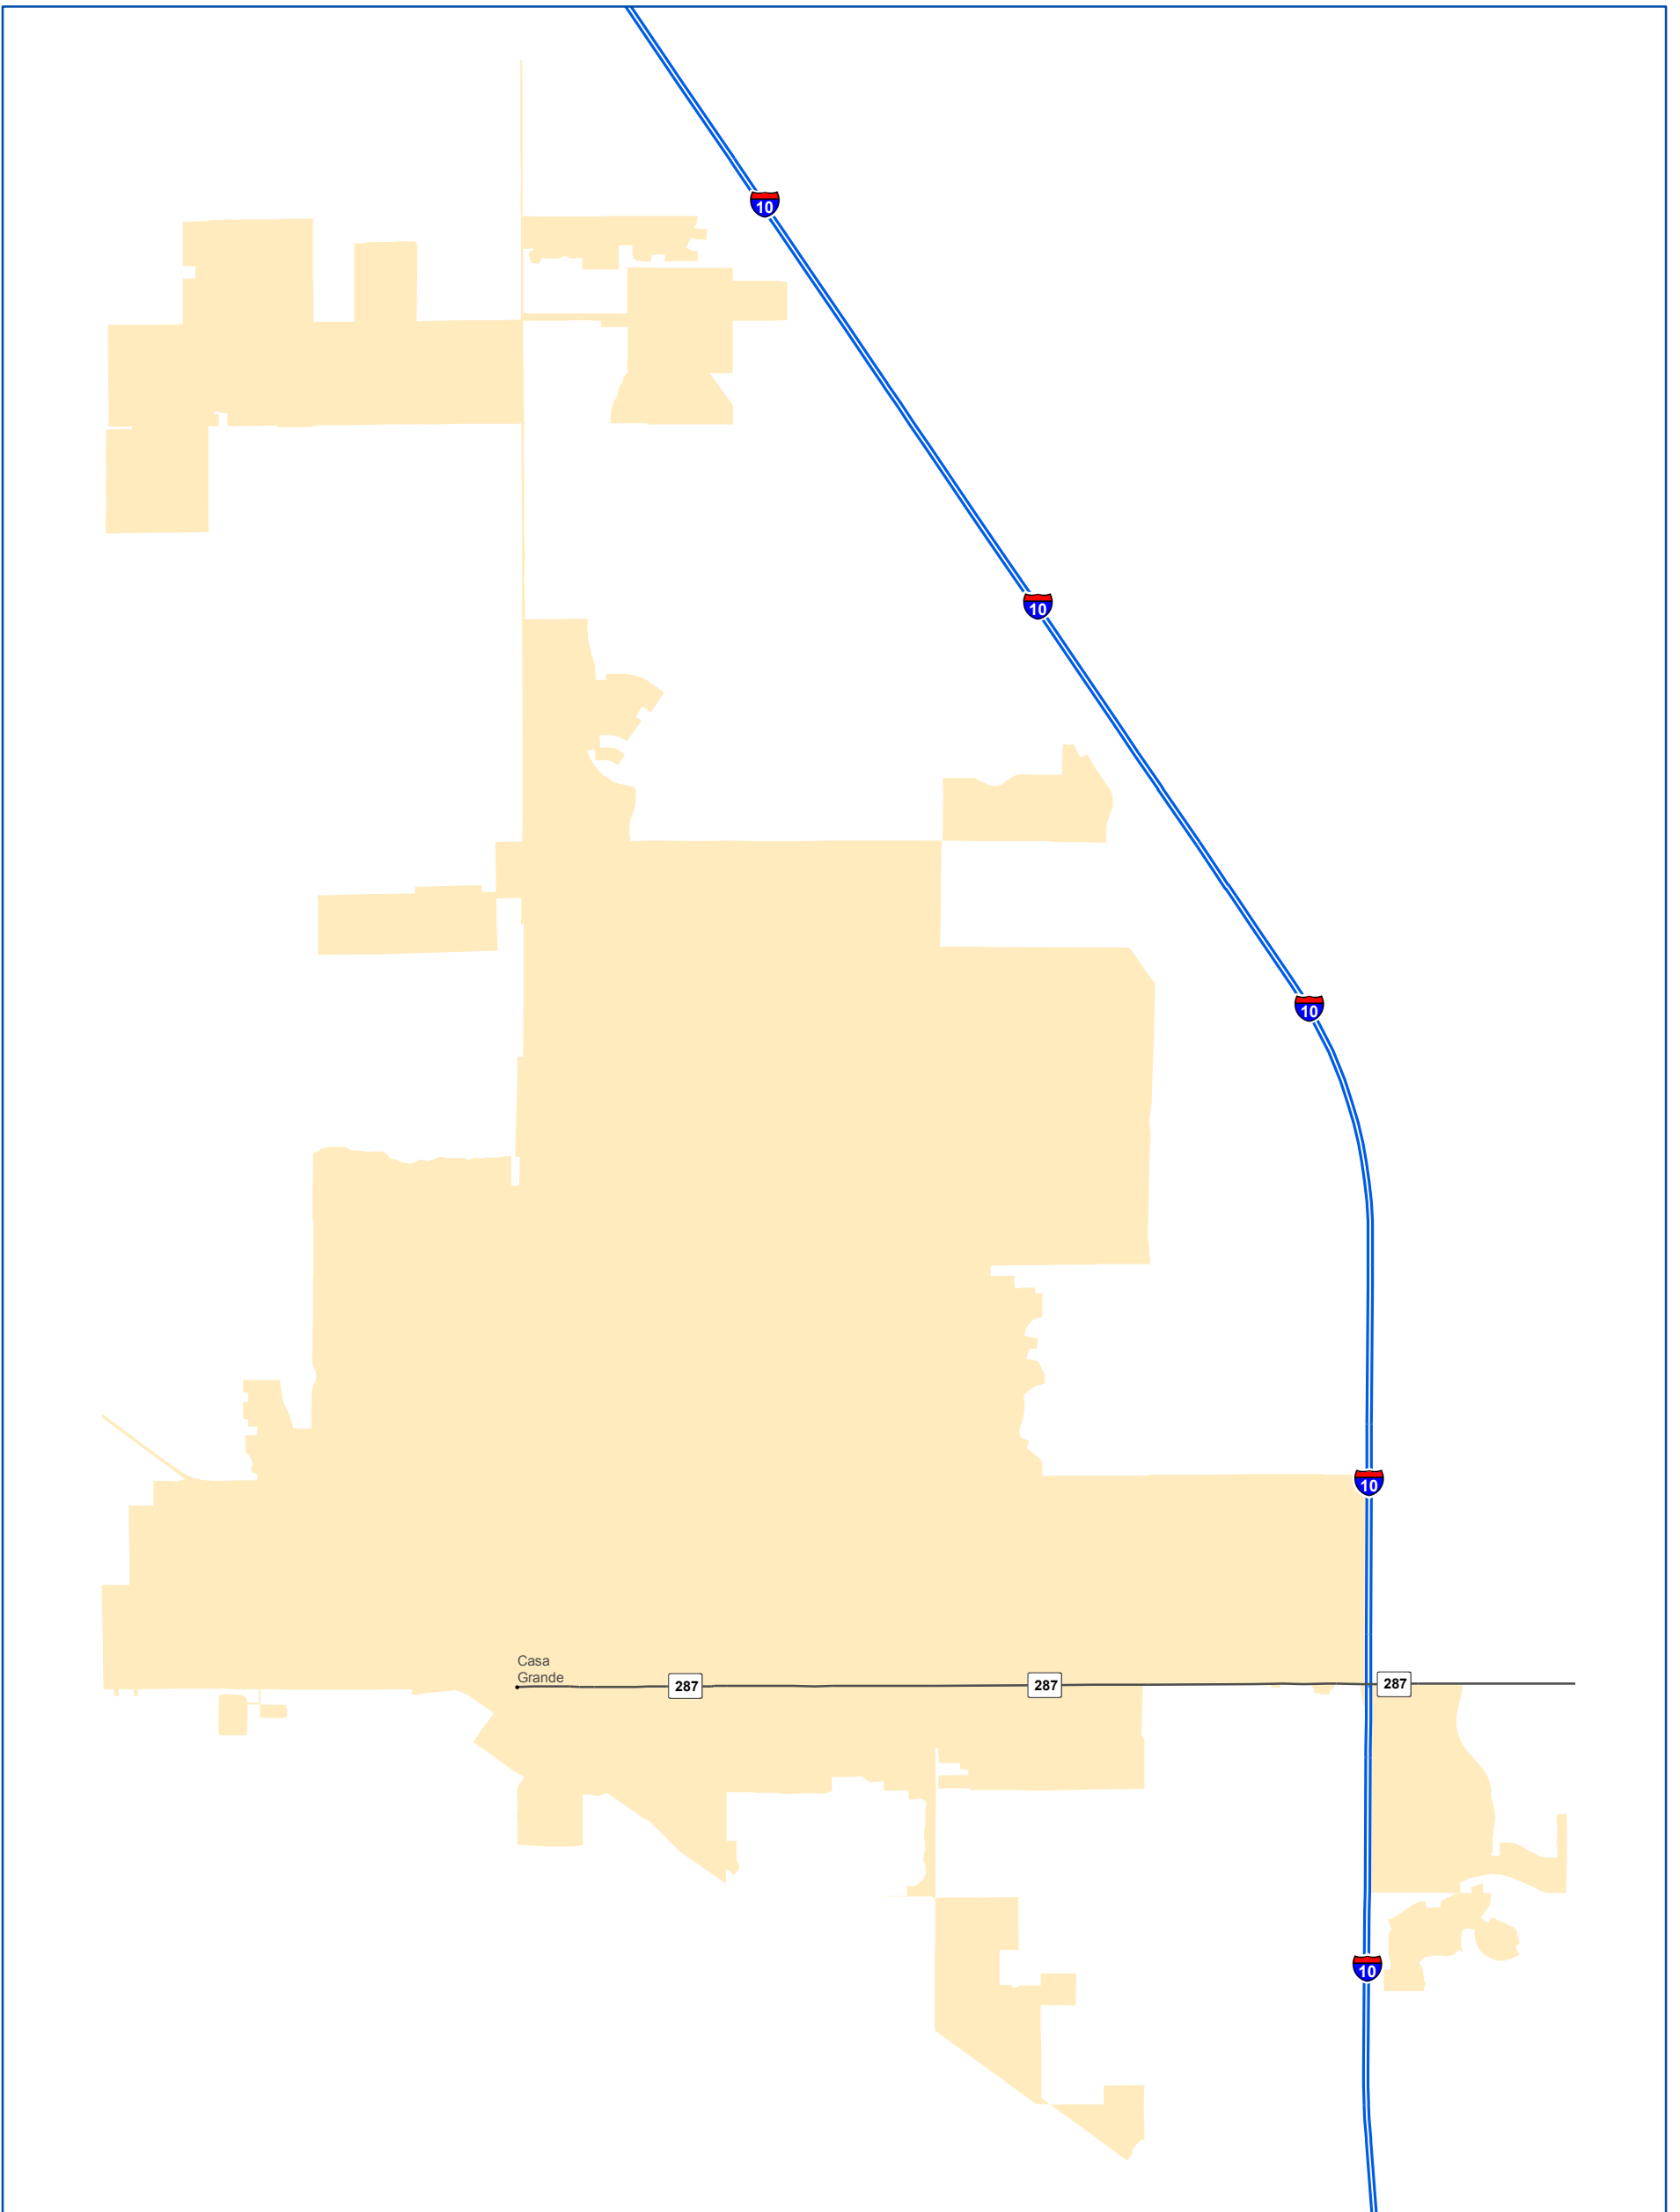

National Highway System: Casa Grande, AZ

U.S. Department of Transportation
Federal Highway Administration

Eisenhower Interstate System	Census Urbanized Areas	Airport	Port Terminal
Other NHS Routes	Non-Interstate STRAHNET Route	Intercity Bus Terminal	Truck/Rail Facility
STRAHNET Connector	Intermodal Connector	Ferry Terminal	AMTRAK Station
Intermodal/STRAHNET Connector	Department of Defense	Truck/Pipeline Terminal	Public Transit Station
Unbuilt NHS Routes	Water	Multipurpose Passenger Facility	
MAP-21 Principal Arterials			