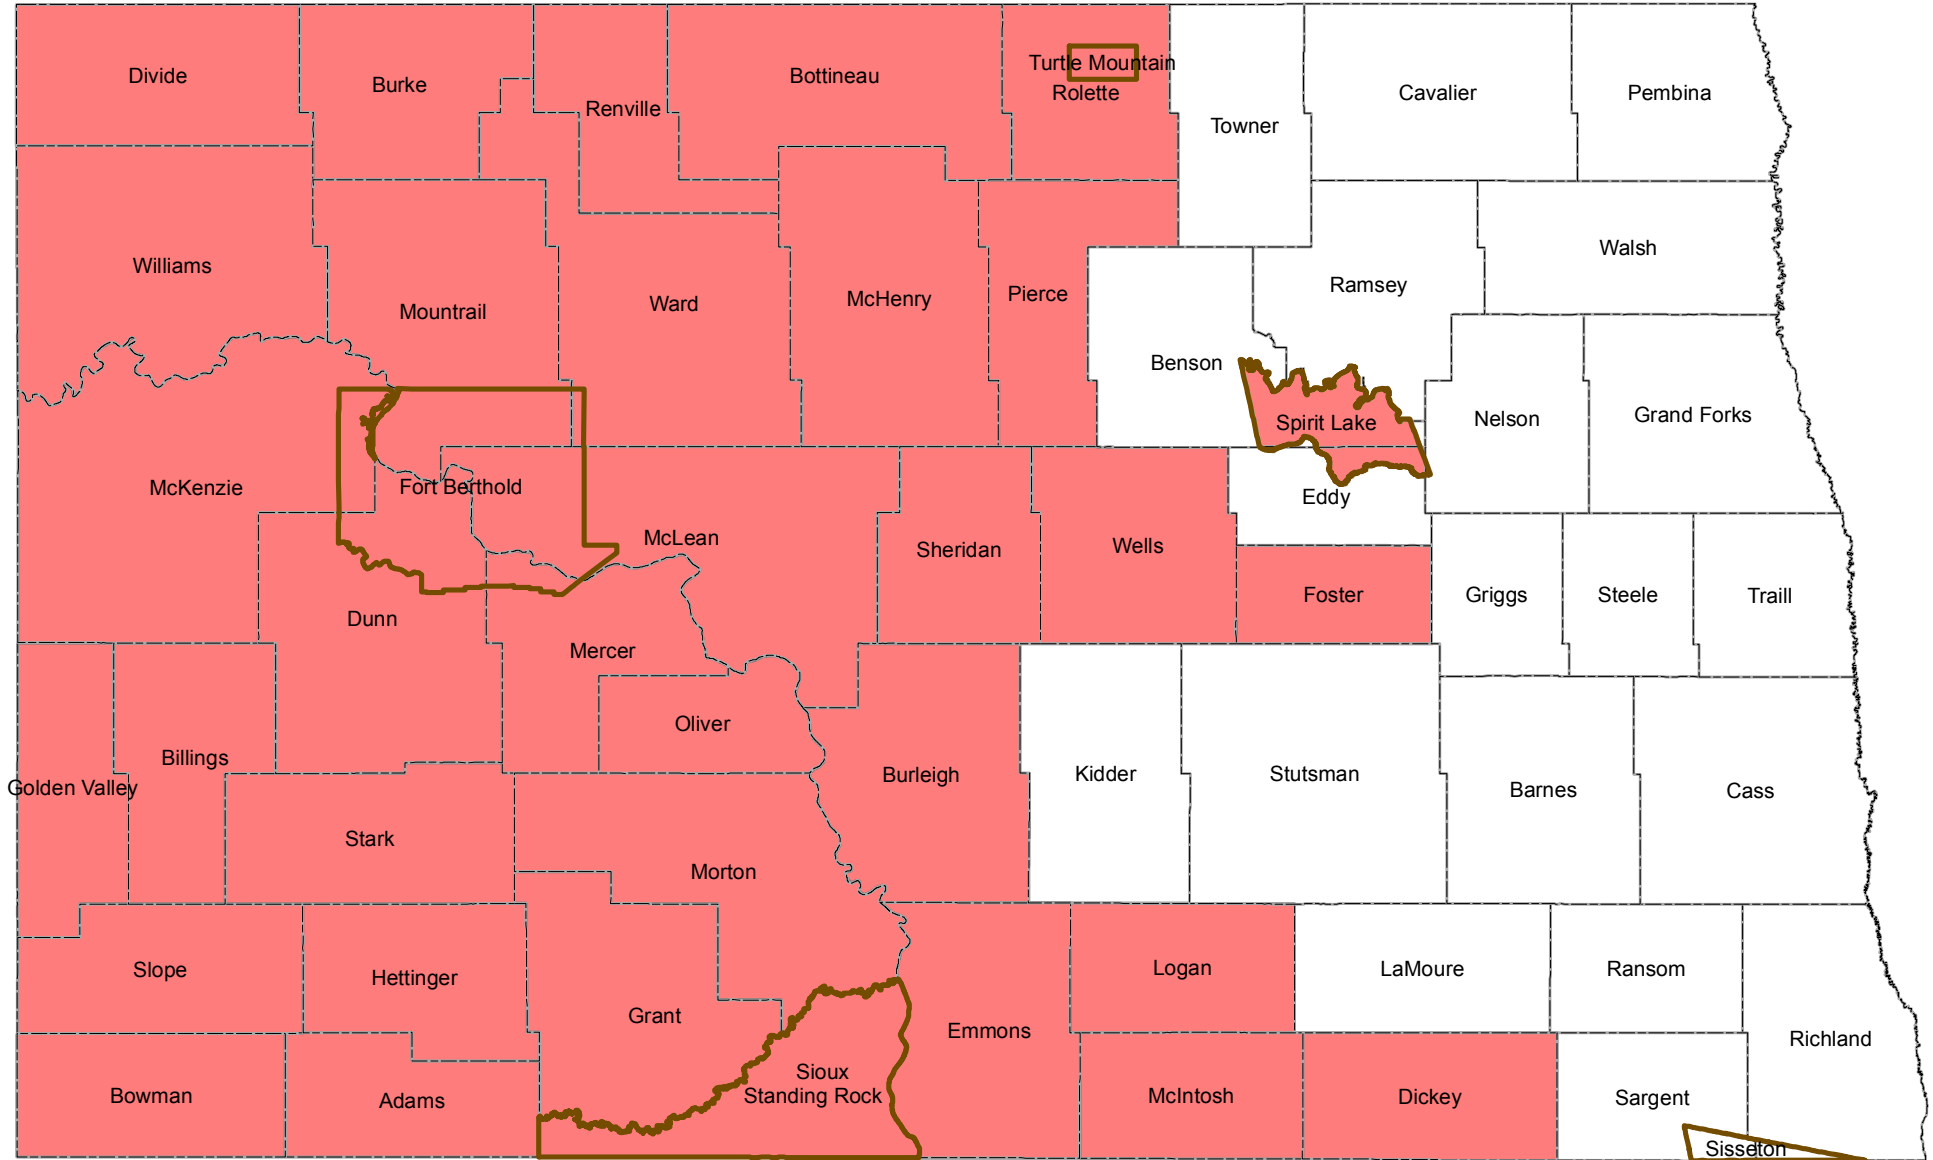

# Fire Declarations and Burn Restrictions

North Dakota

1:3,300,000

## Legend

- Oahe WMA Burn Restriction
- County / Tribal Burn Restriction

State declarations include all counties and tribal nations within the state regardless if there are existing local/tribal declaration in place or not. Local/tribal restrictions may be more restrictive, but not less restrictive than the state.