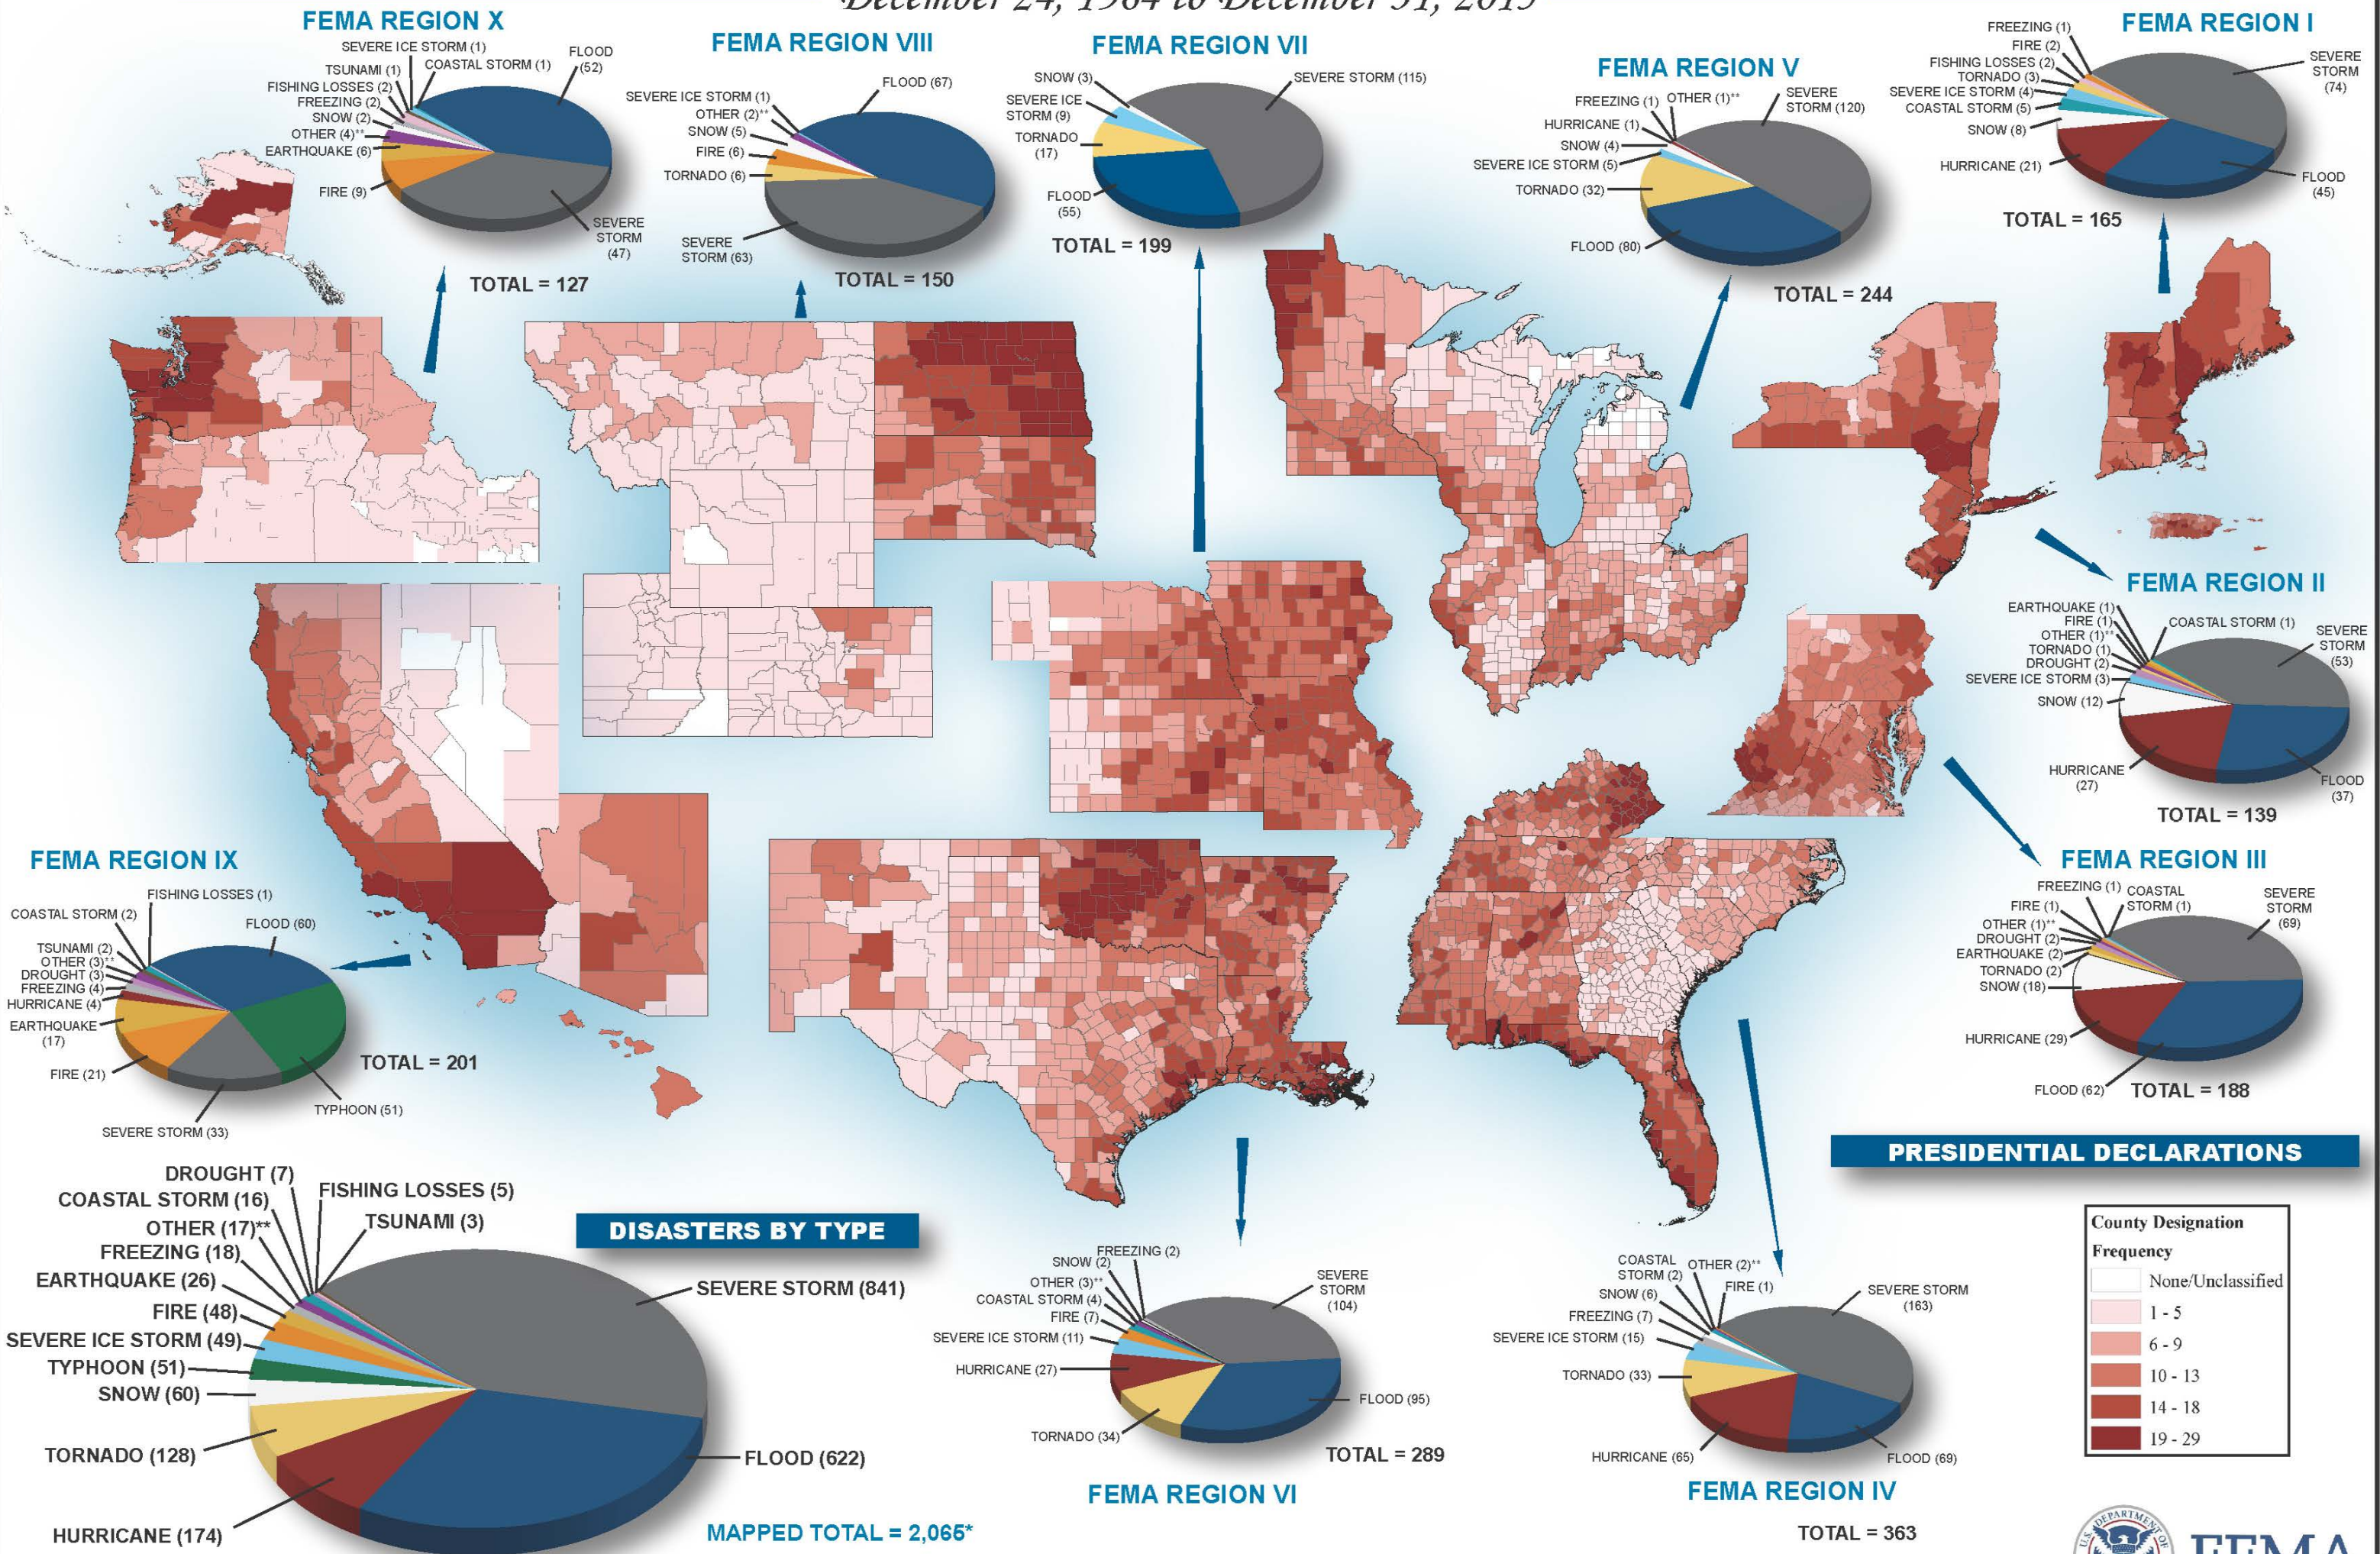

PRESIDENTIAL DISASTER DECLARATIONS

December 24, 1964 to December 31, 2015

*Prior to December 24, 1964, county designations are not available. Therefore, of the total Declared Disasters (2,247), only 2,065 are included in the Mapped Total.
 **Other Includes: Dam/Levee Break, Human Cause, Mud/Landslide, Toxic Substances, and Volcano.