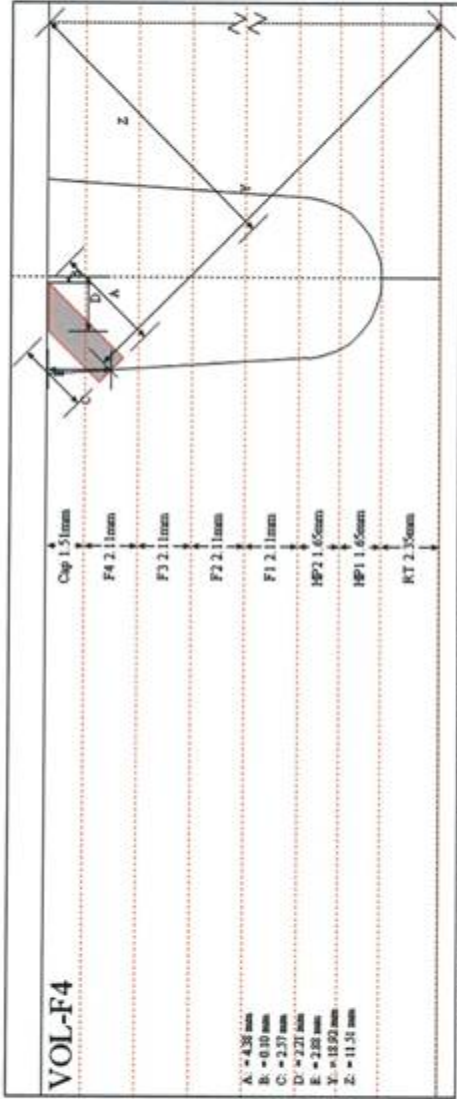

Reflectors

REFERENCE: Type:Notch Length:5.00 Height:1.00 Angle:1.00 Ref center to ID:14.84mm

REFERENCE: Type-Hole 2.00mm Dia.FBH Angle:86.00 Ref:center to ID:8.81mm

REFERENCE: Type:Notch Length:5.00 Height:0.50 Angle:90.00 Ref center to ID:0.25mm