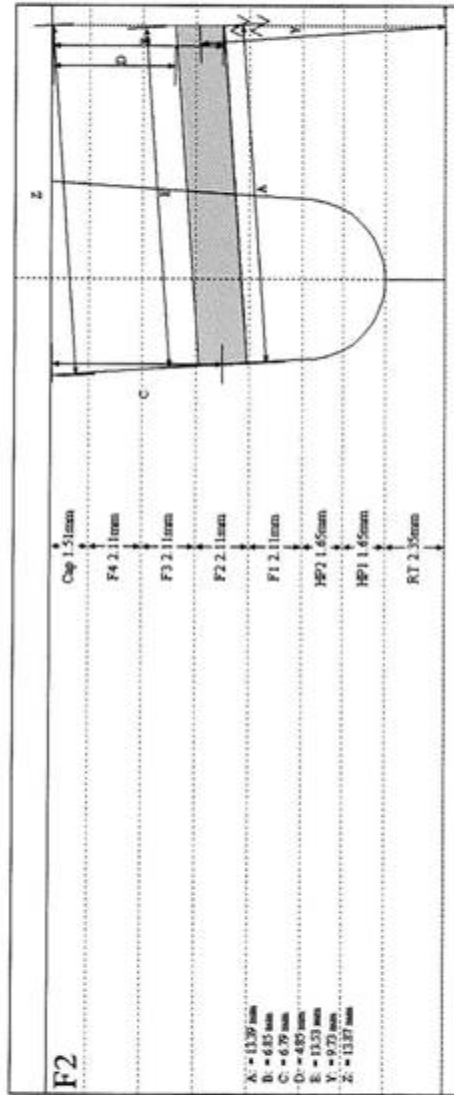

Reflectors

REFERENCE: Type:Notch Length:5.00 Height:1.00 Angle:1.00 Ref center to ID:14.84mm

REFERENCE: Type-Hole 2.00mm Dia.FBH Angle:86.00 Ref:center to ID:8.81mm

REFERENCE: Type:Notch Length:5.00 Height:0.50 Angle:90.00 Ref center to ID:0.25mm