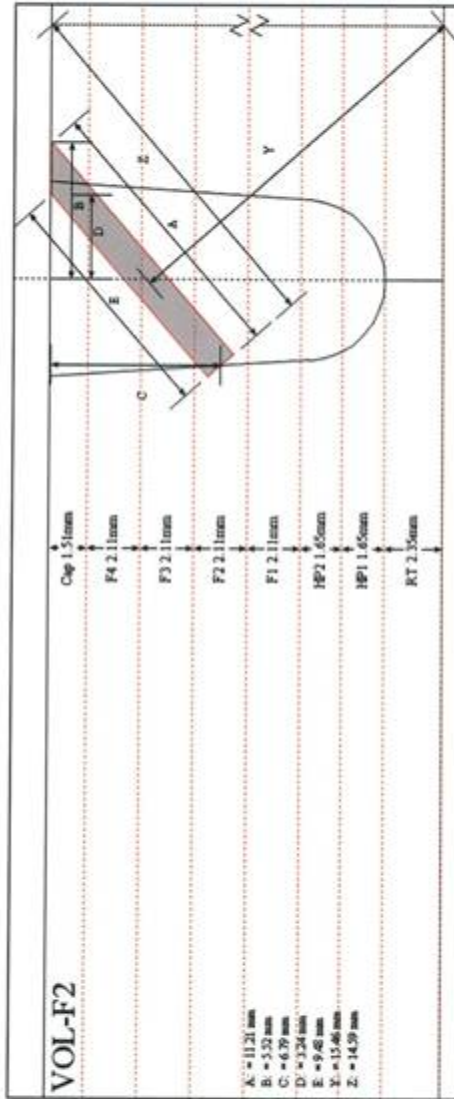

Reflectors

REFERENCE: Type:Notch Length:5.00 Height:1.00 Angle:1.00 Ref center to ID:14.84mm

REFERENCE: Type-Hole 2.00mm Dia.FBH Angle:86.00 Ref:center to ID:8.81mm

REFERENCE: Type:Notch Length:5.00 Height:0.50 Angle:90.00 Ref center to ID:0.25mm