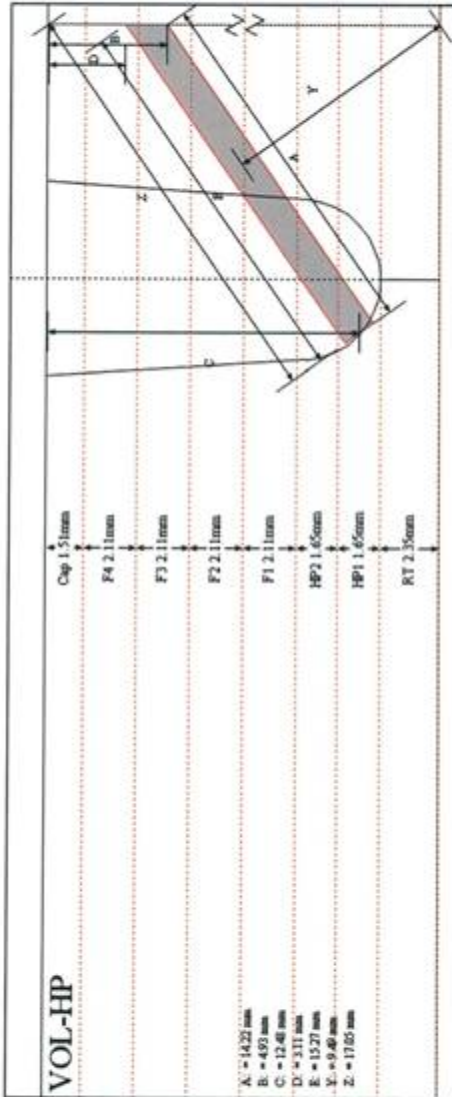

Reflectors

REFERENCE: Type:Notch Length:5.00 Height:1.00 Angle:1.00 Ref center to ID:14.84mm

REFERENCE: Type-Hole 2.00mm Dia.FBH Angle:86.00 Ref:center to ID:8.81mm

REFERENCE: Type:Notch Length:5.00 Height:0.50 Angle:90.00 Ref center to ID:0.25mm