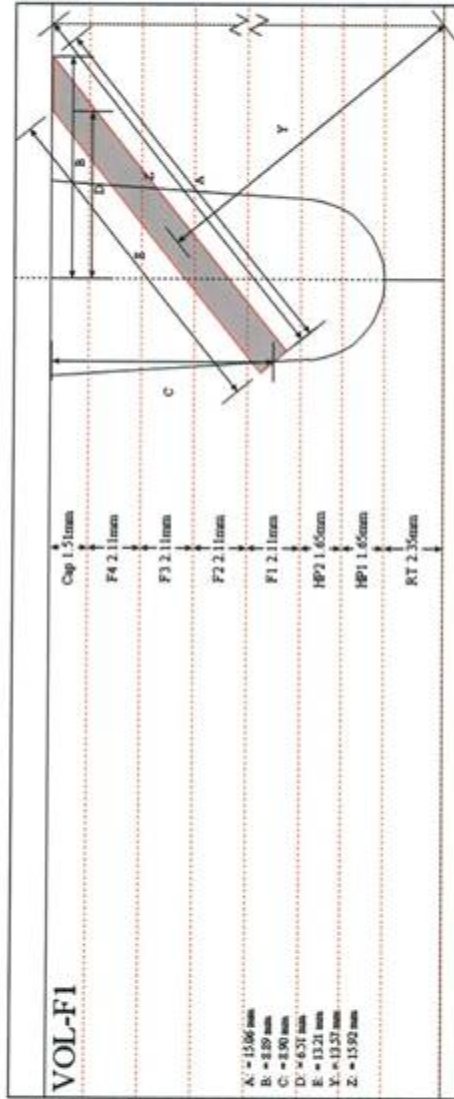

Reflectors

REFERENCE: Type:Notch Length:5.00 Height:1.00 Angle:1.00 Ref center to ID:14.84mm

REFERENCE: Type-Hole 2.00mm Dia.FBH Angle:86.00 Ref:center to ID:8.81mm

REFERENCE: Type:Notch Length:5.00 Height:0.50 Angle:90.00 Ref center to ID:0.25mm