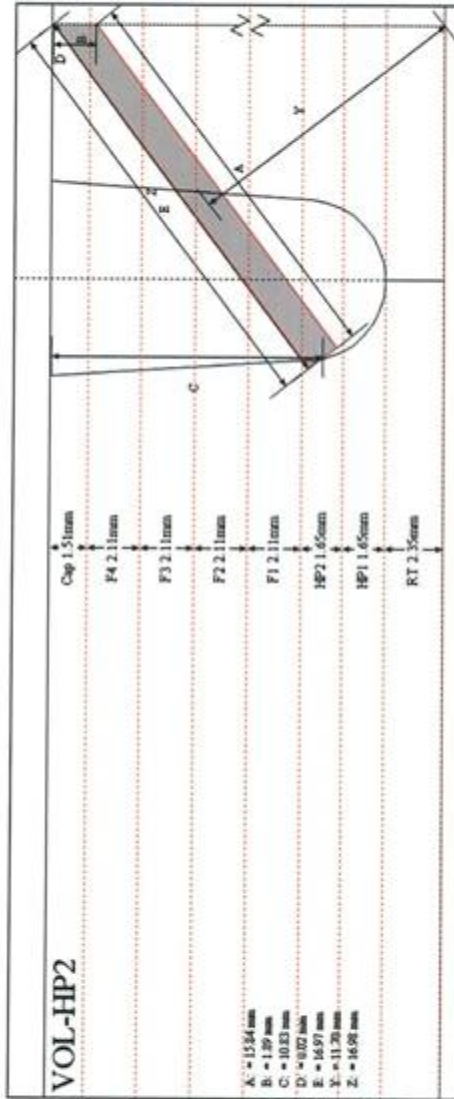

Reflectors

REFERENCE: Type:Notch Length:5.00 Height:1.00 Angle:1.00 Ref center to ID:14.84mm

REFERENCE: Type-Hole 2.00mm Dia.FBH Angle:86.00 Ref:center to ID:8.81mm

REFERENCE: Type:Notch Length:5.00 Height:0.50 Angle:90.00 Ref center to ID:0.25mm