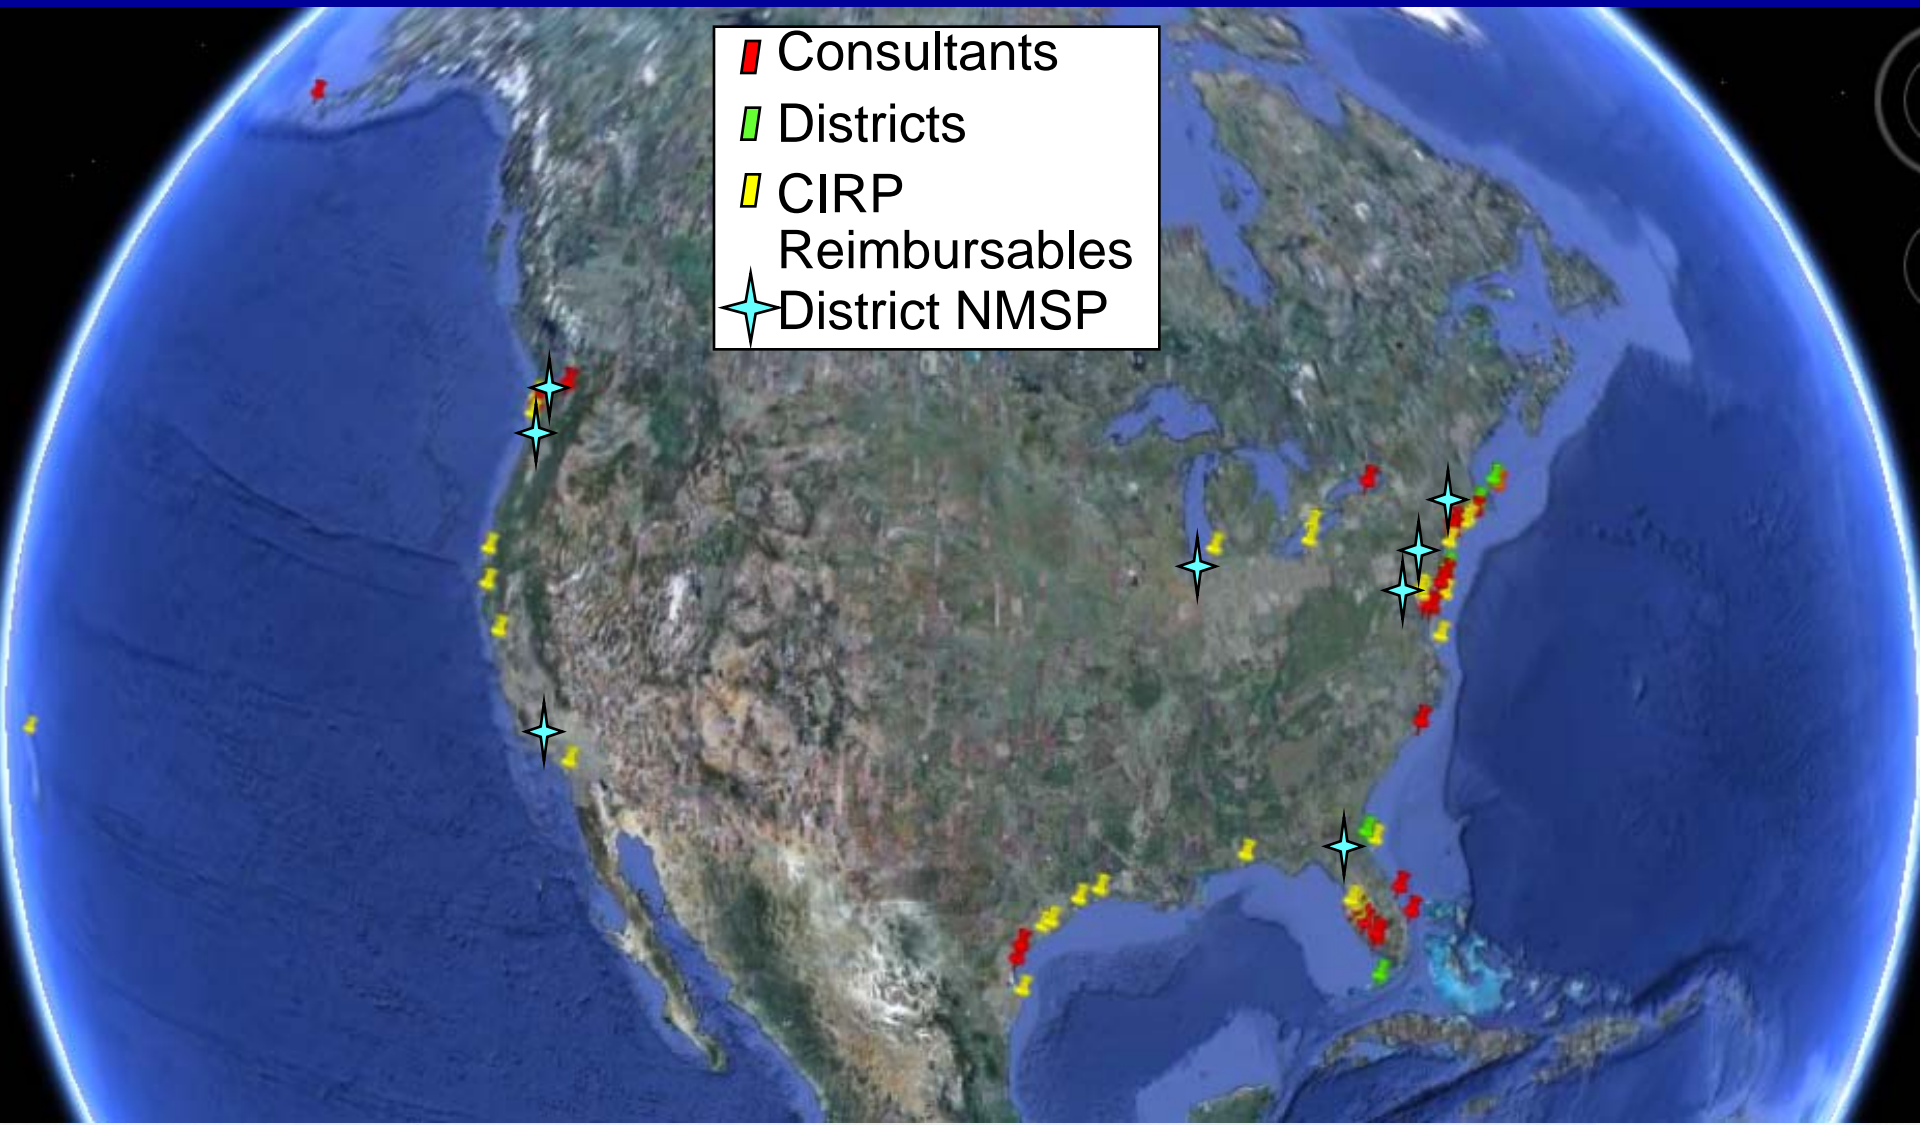

# The World of CMS (U.S. only)

## Atlantic

- Singer Island, FL
- Palm Beach Harbor/Lake Worth Inlet, FL (SAJ)
- Sebastian Inlet, FL
- St. Augustine, FL
- Jacksonville Harbor, FL (SAJ)
- Rudee Inlet, VA
- Poplar Island, MD
- St. Jerome Bay, MD

## Atlantic (cont)

- Rooster Island, MD
- Havre De Grace, MD
- Ocean City Inlet, MD
- Cape Fear, NC
- St. Augustine, Del. Bay, DE
- Point Lookout, NY
- Shark River Inlet, NJ
- Hereford Inlet, NJ
- Great Egg Harbor, NJ (NAP)
- Pleasant Bay, MA
- Lake Montauk, NY
- Askaroken, NY
- Shinnecock Inlet, NY
- Moriches Inlet, NY
- East Harbor, MA (NAE)
- Rhode Island (RSM) (NAE)

## International

- NW Australia
- Veracruz, Mexico
- Grand Cayman Is., Bahamas
- Bardawil Lagoon, Egypt
- Nanaimo, British Columbia, Canada (CMS-Wave)
- Papua New Guinea (CMS-Wave)
- Equatorial Guinea, Africa (CMS-Wave)