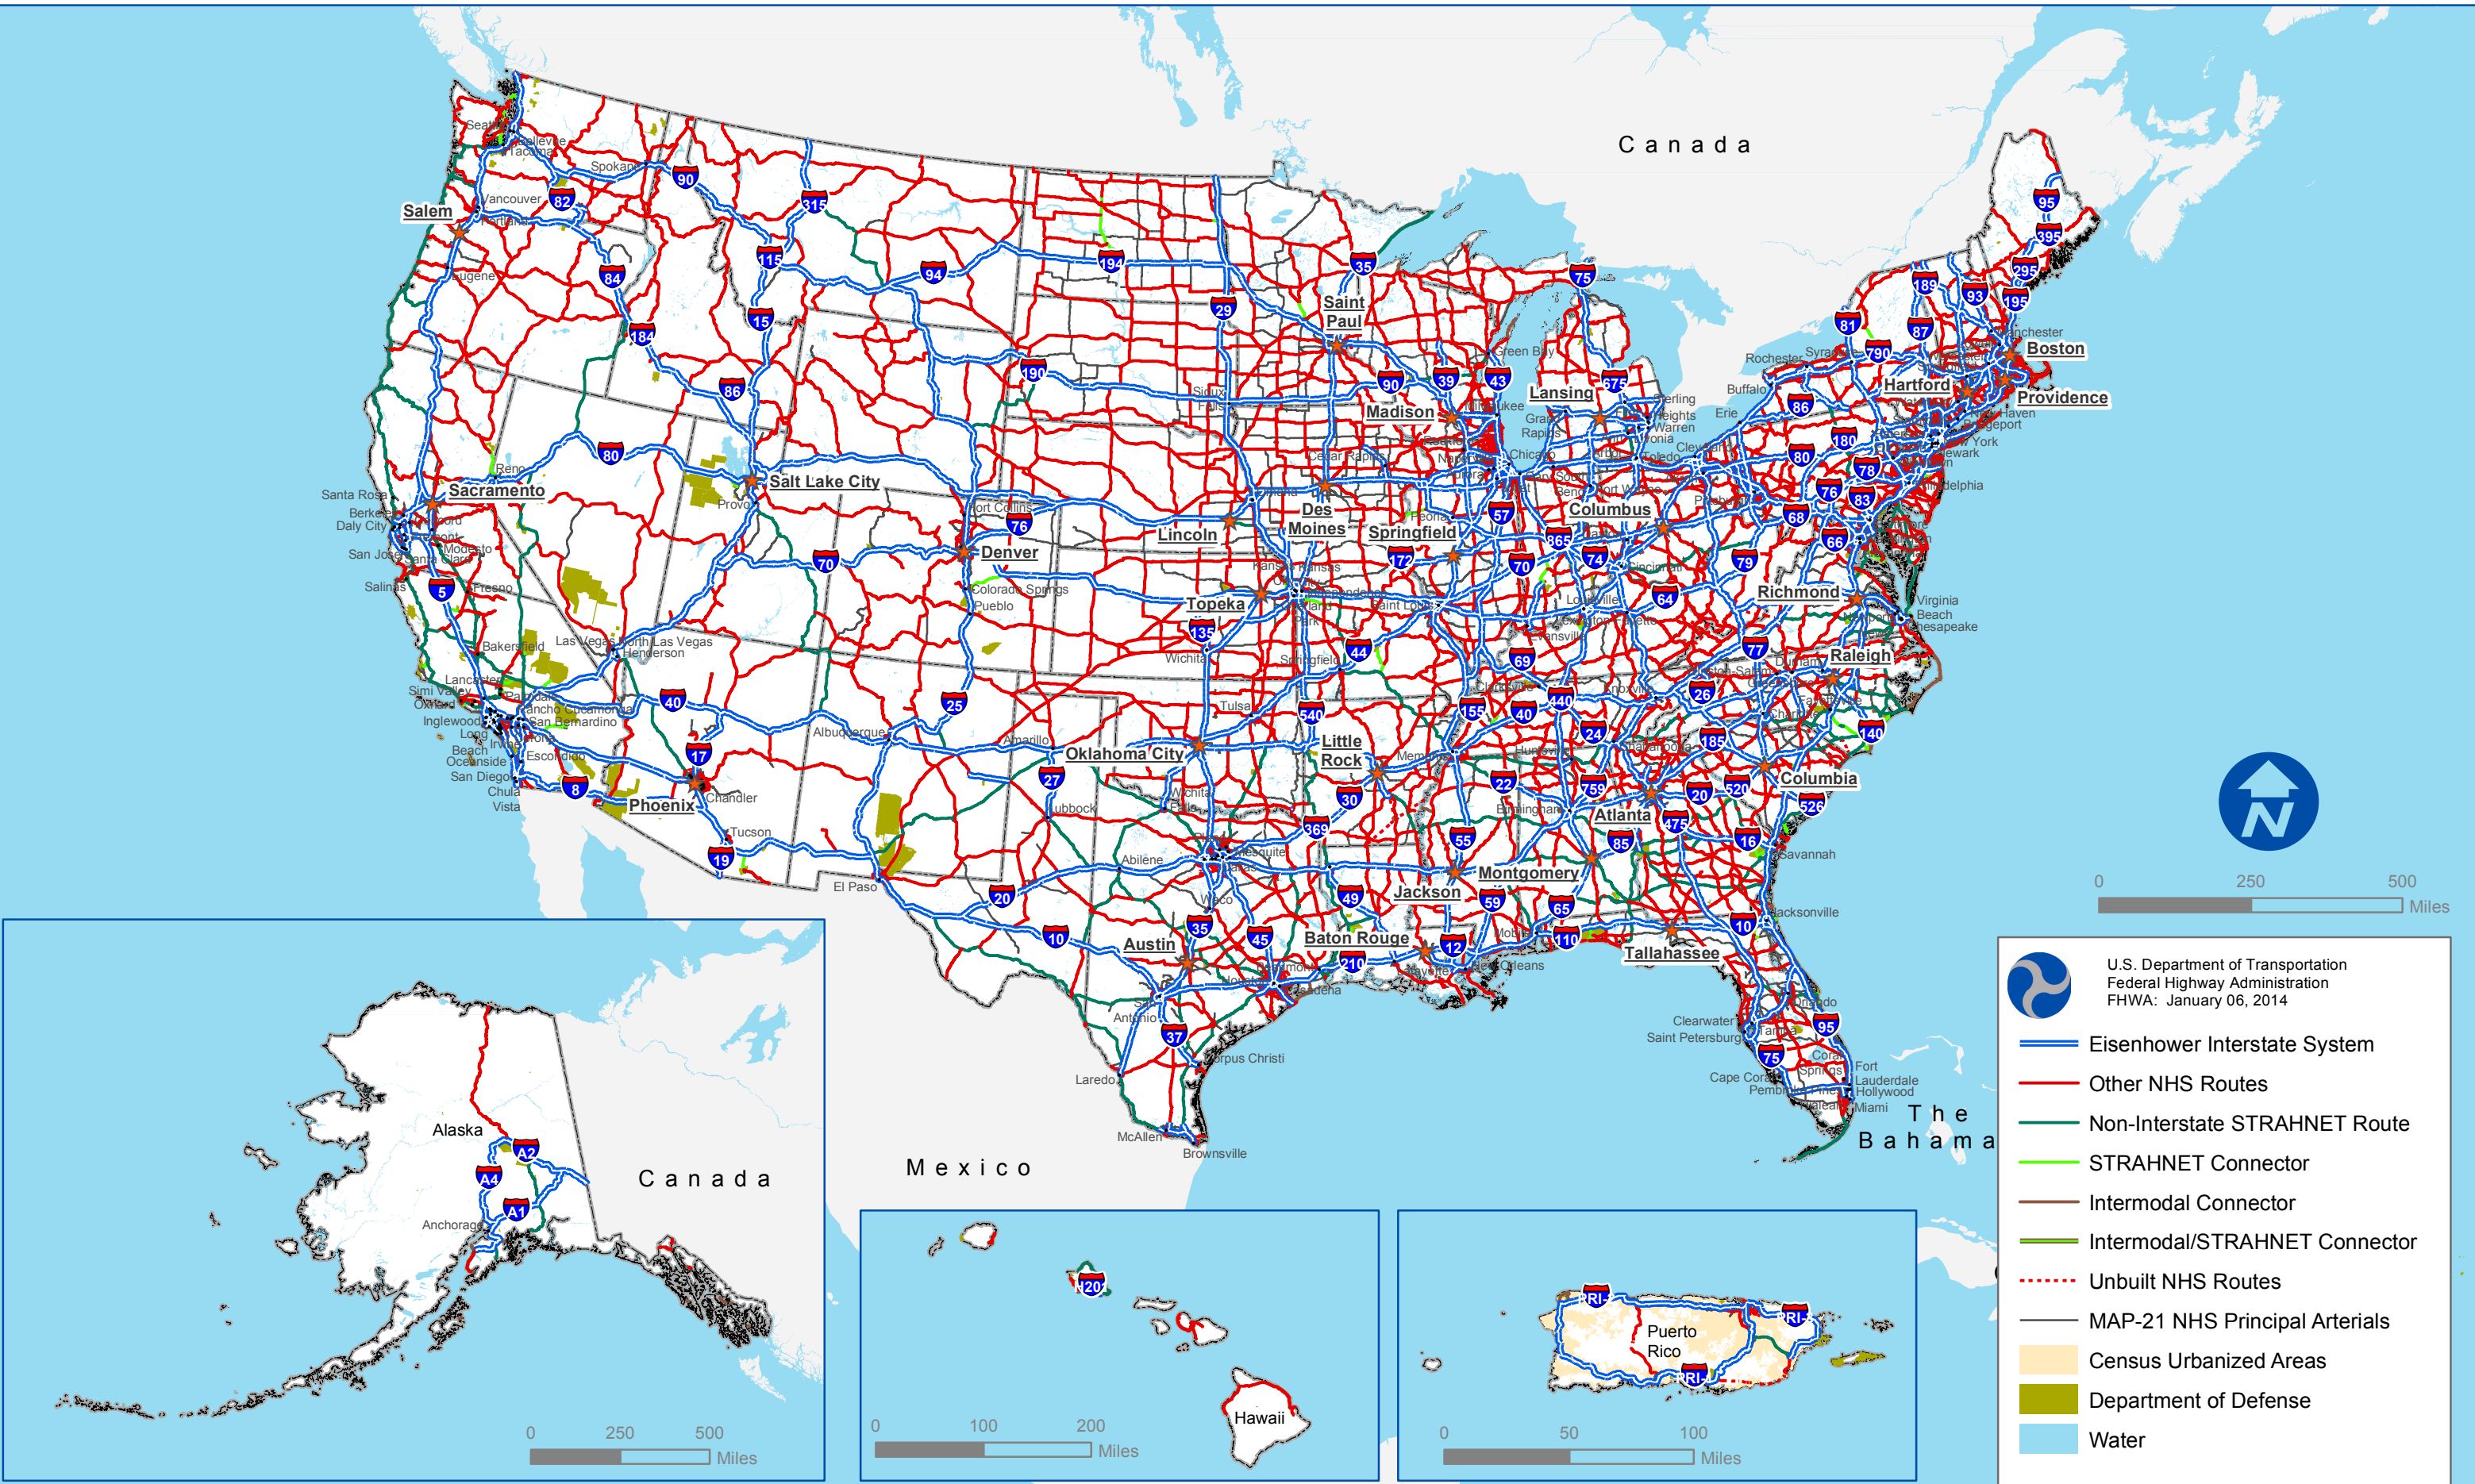

National Highway System

0 250 500 Miles

- U.S. Department of Transportation
Federal Highway Administration
FHWA: January 06, 2014
- Eisenhower Interstate System
 - Other NHS Routes
 - Non-Interstate STRAHNET Route
 - STRAHNET Connector
 - Intermodal Connector
 - Intermodal/STRAHNET Connector
 - Unbuilt NHS Routes
 - MAP-21 NHS Principal Arterials
 - Census Urbanized Areas
 - Department of Defense
 - Water