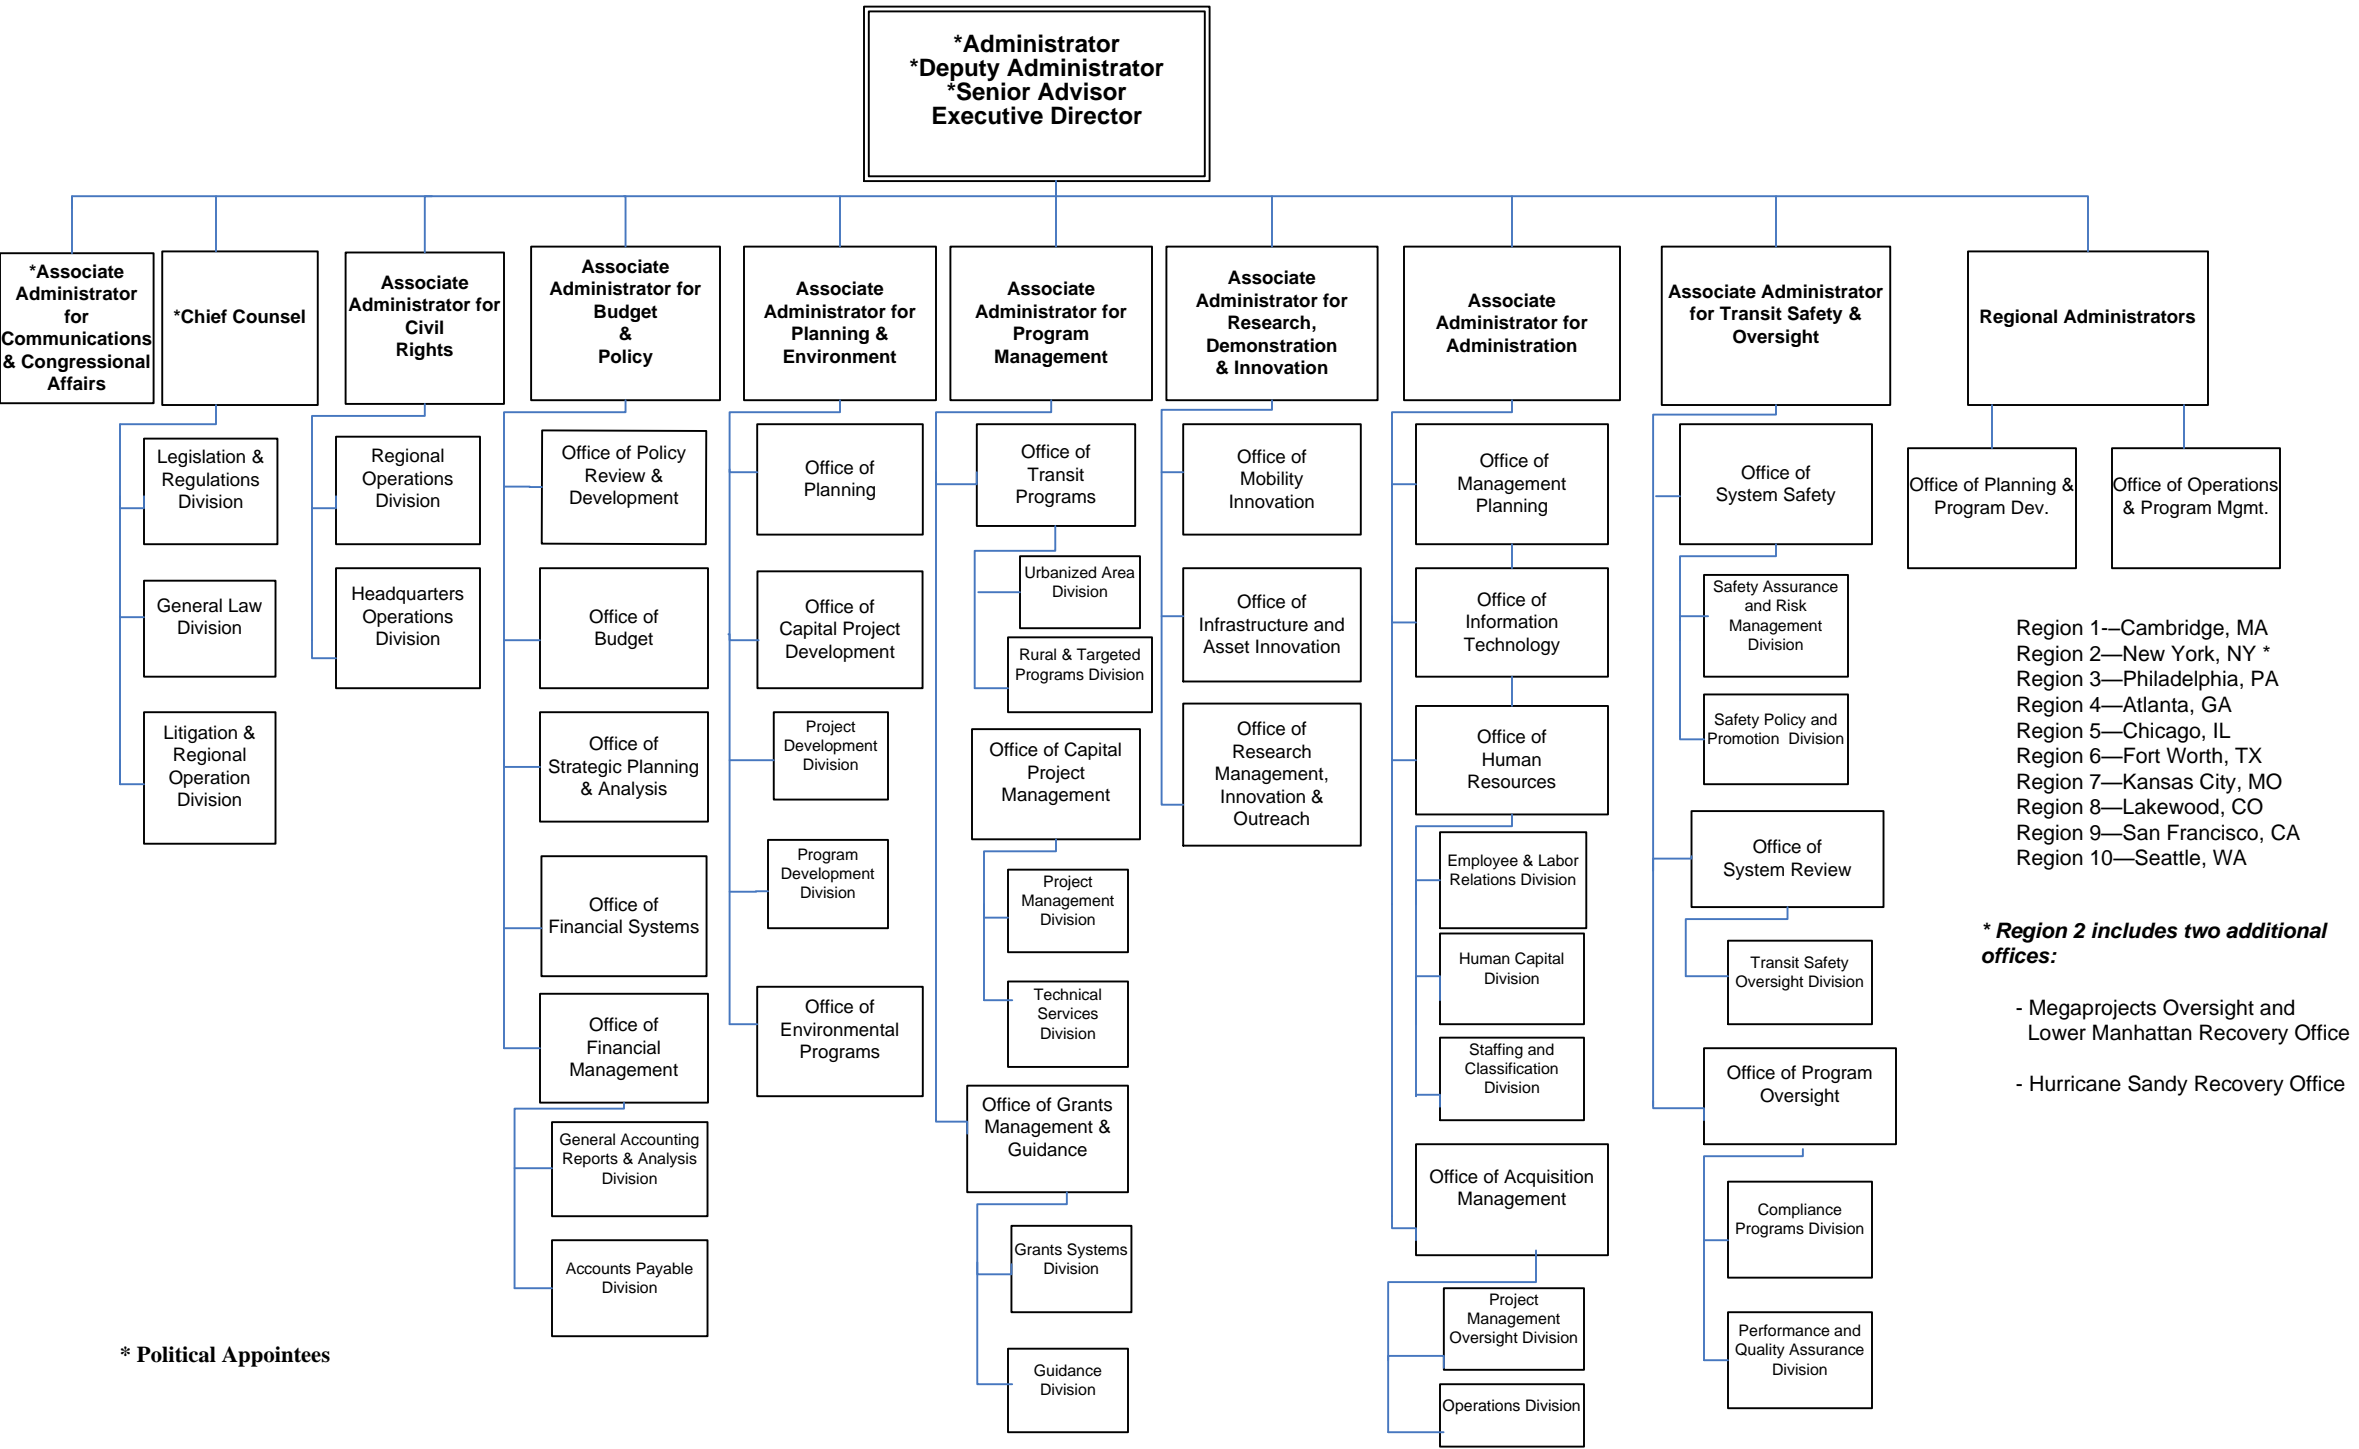

Federal Transit Administration

FTA's Organization Chart
(Offices & Divisions)

- Region 1—Cambridge, MA
- Region 2—New York, NY *
- Region 3—Philadelphia, PA
- Region 4—Atlanta, GA
- Region 5—Chicago, IL
- Region 6—Fort Worth, TX
- Region 7—Kansas City, MO
- Region 8—Lakewood, CO
- Region 9—San Francisco, CA
- Region 10—Seattle, WA

*** Region 2 includes two additional offices:**

- Megaprojects Oversight and Lower Manhattan Recovery Office
- Hurricane Sandy Recovery Office

* Political Appointees