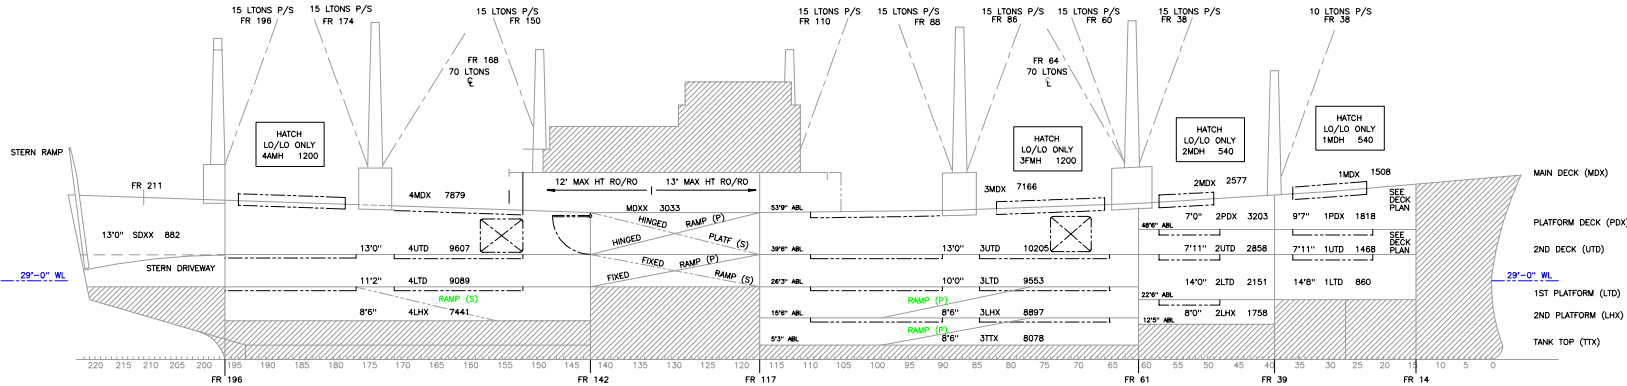

METEOR  
RO-RO/BREAKBULK  
C4-ST-67a

TOTAL LIFTED CARGO: 14,738  
 TOTAL RO/RO SQUARE FEET: 88,773  
 TOTAL SQUARE FEET: 103,511

NOTE: FIGURES BASED ON ACTUAL MEASUREMENTS TAKEN MAY 1994

NOT TO SCALE