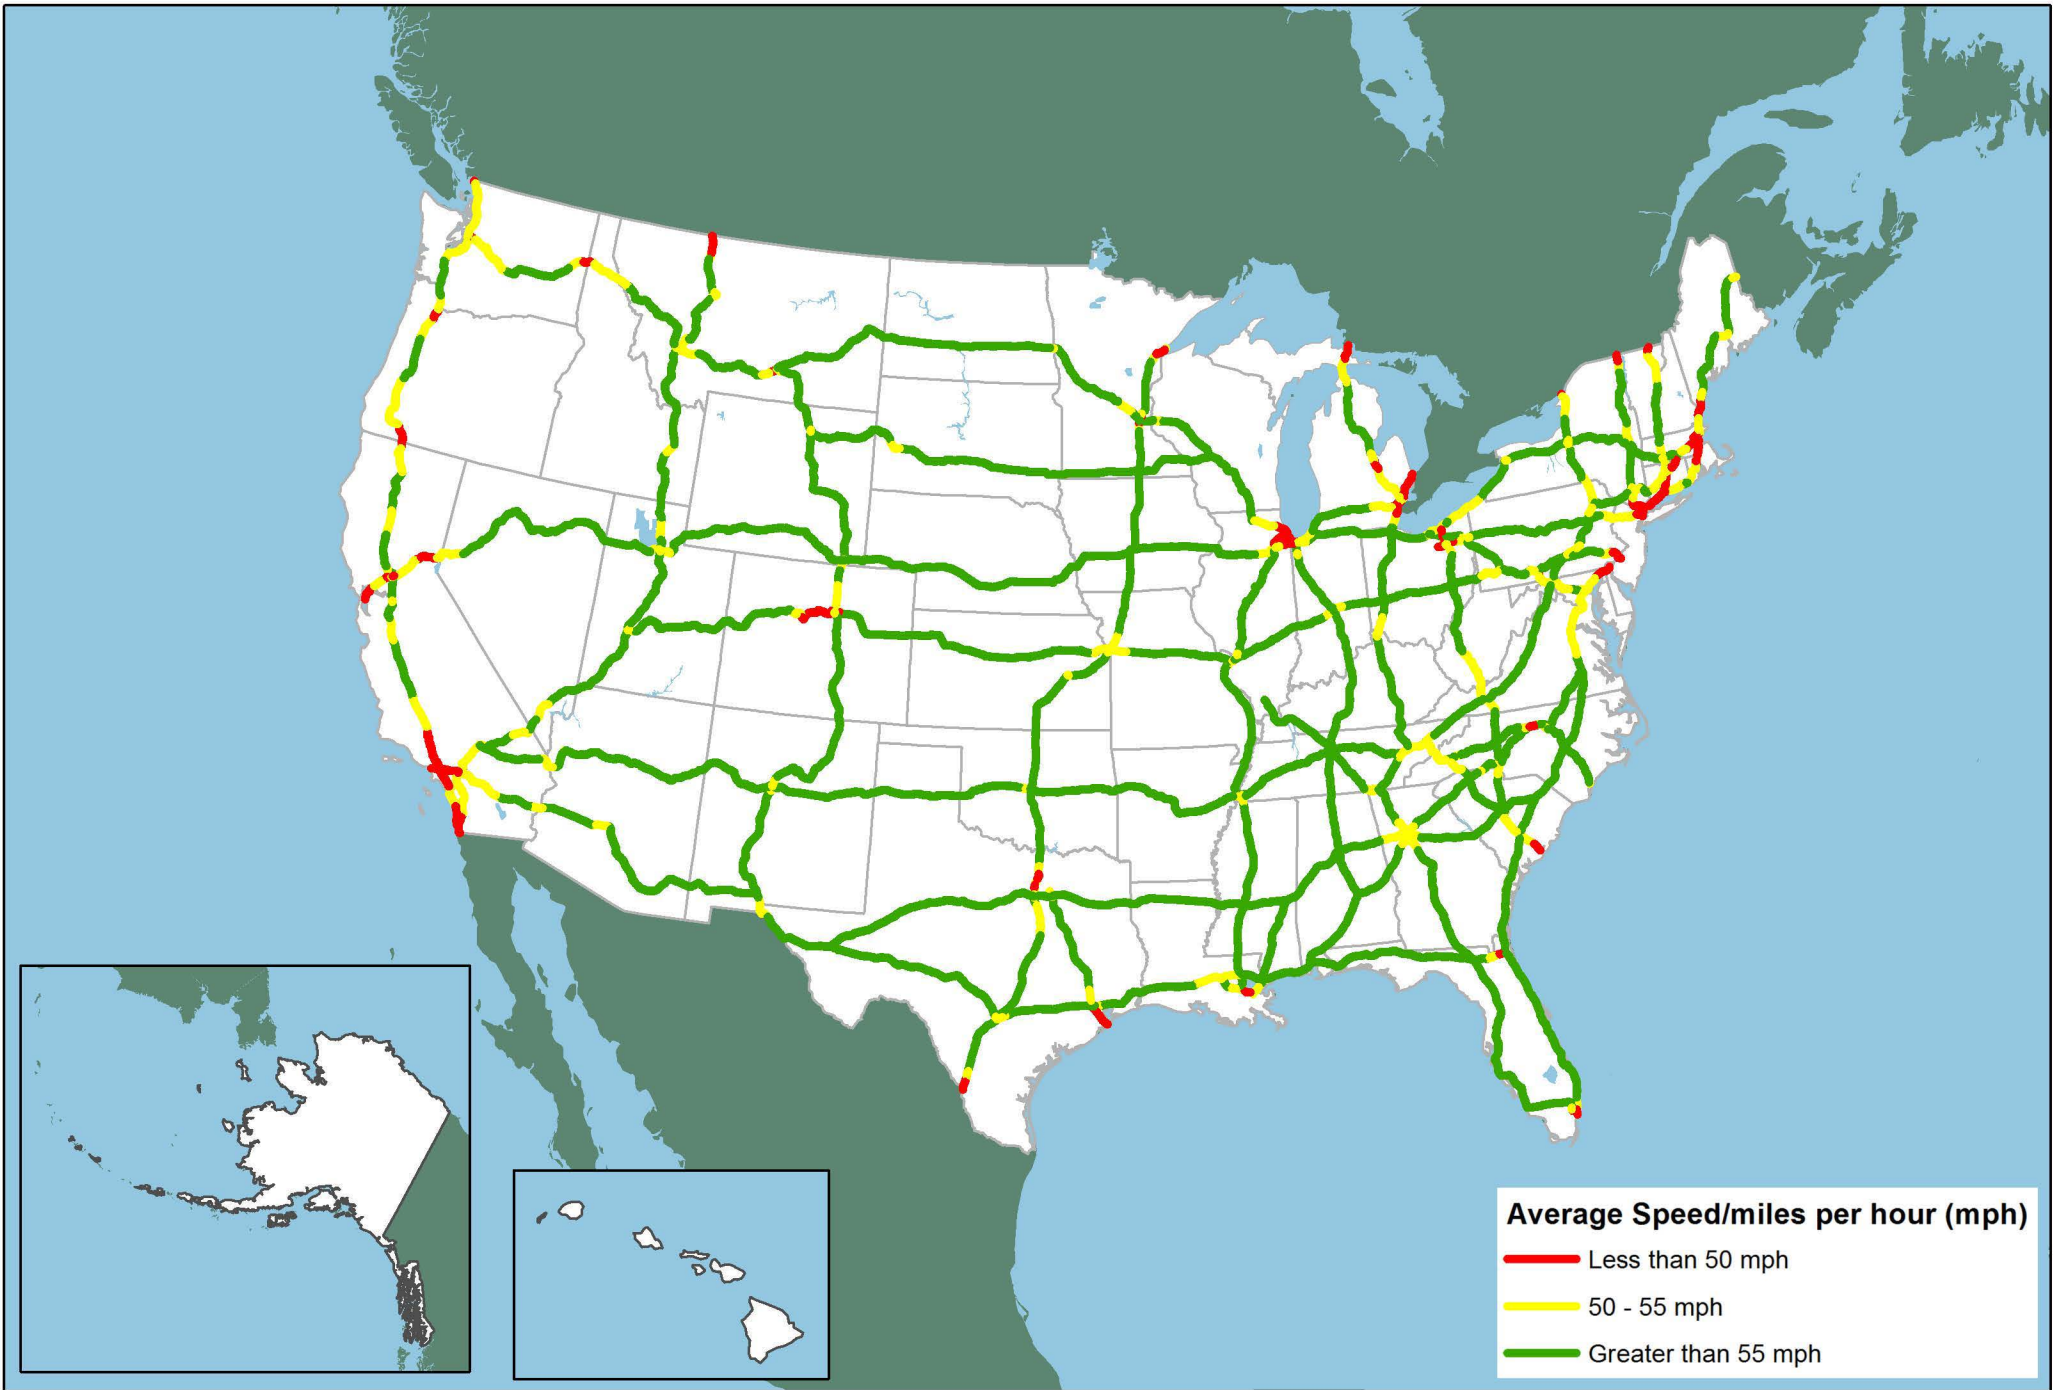

Average Truck Speeds on Selected Interstate Highways: 2011

Source: U.S. Department of Transportation, Federal Highway Administration, Office of Freight Management and Operations, Freight Performance Measurement Program, 2012.