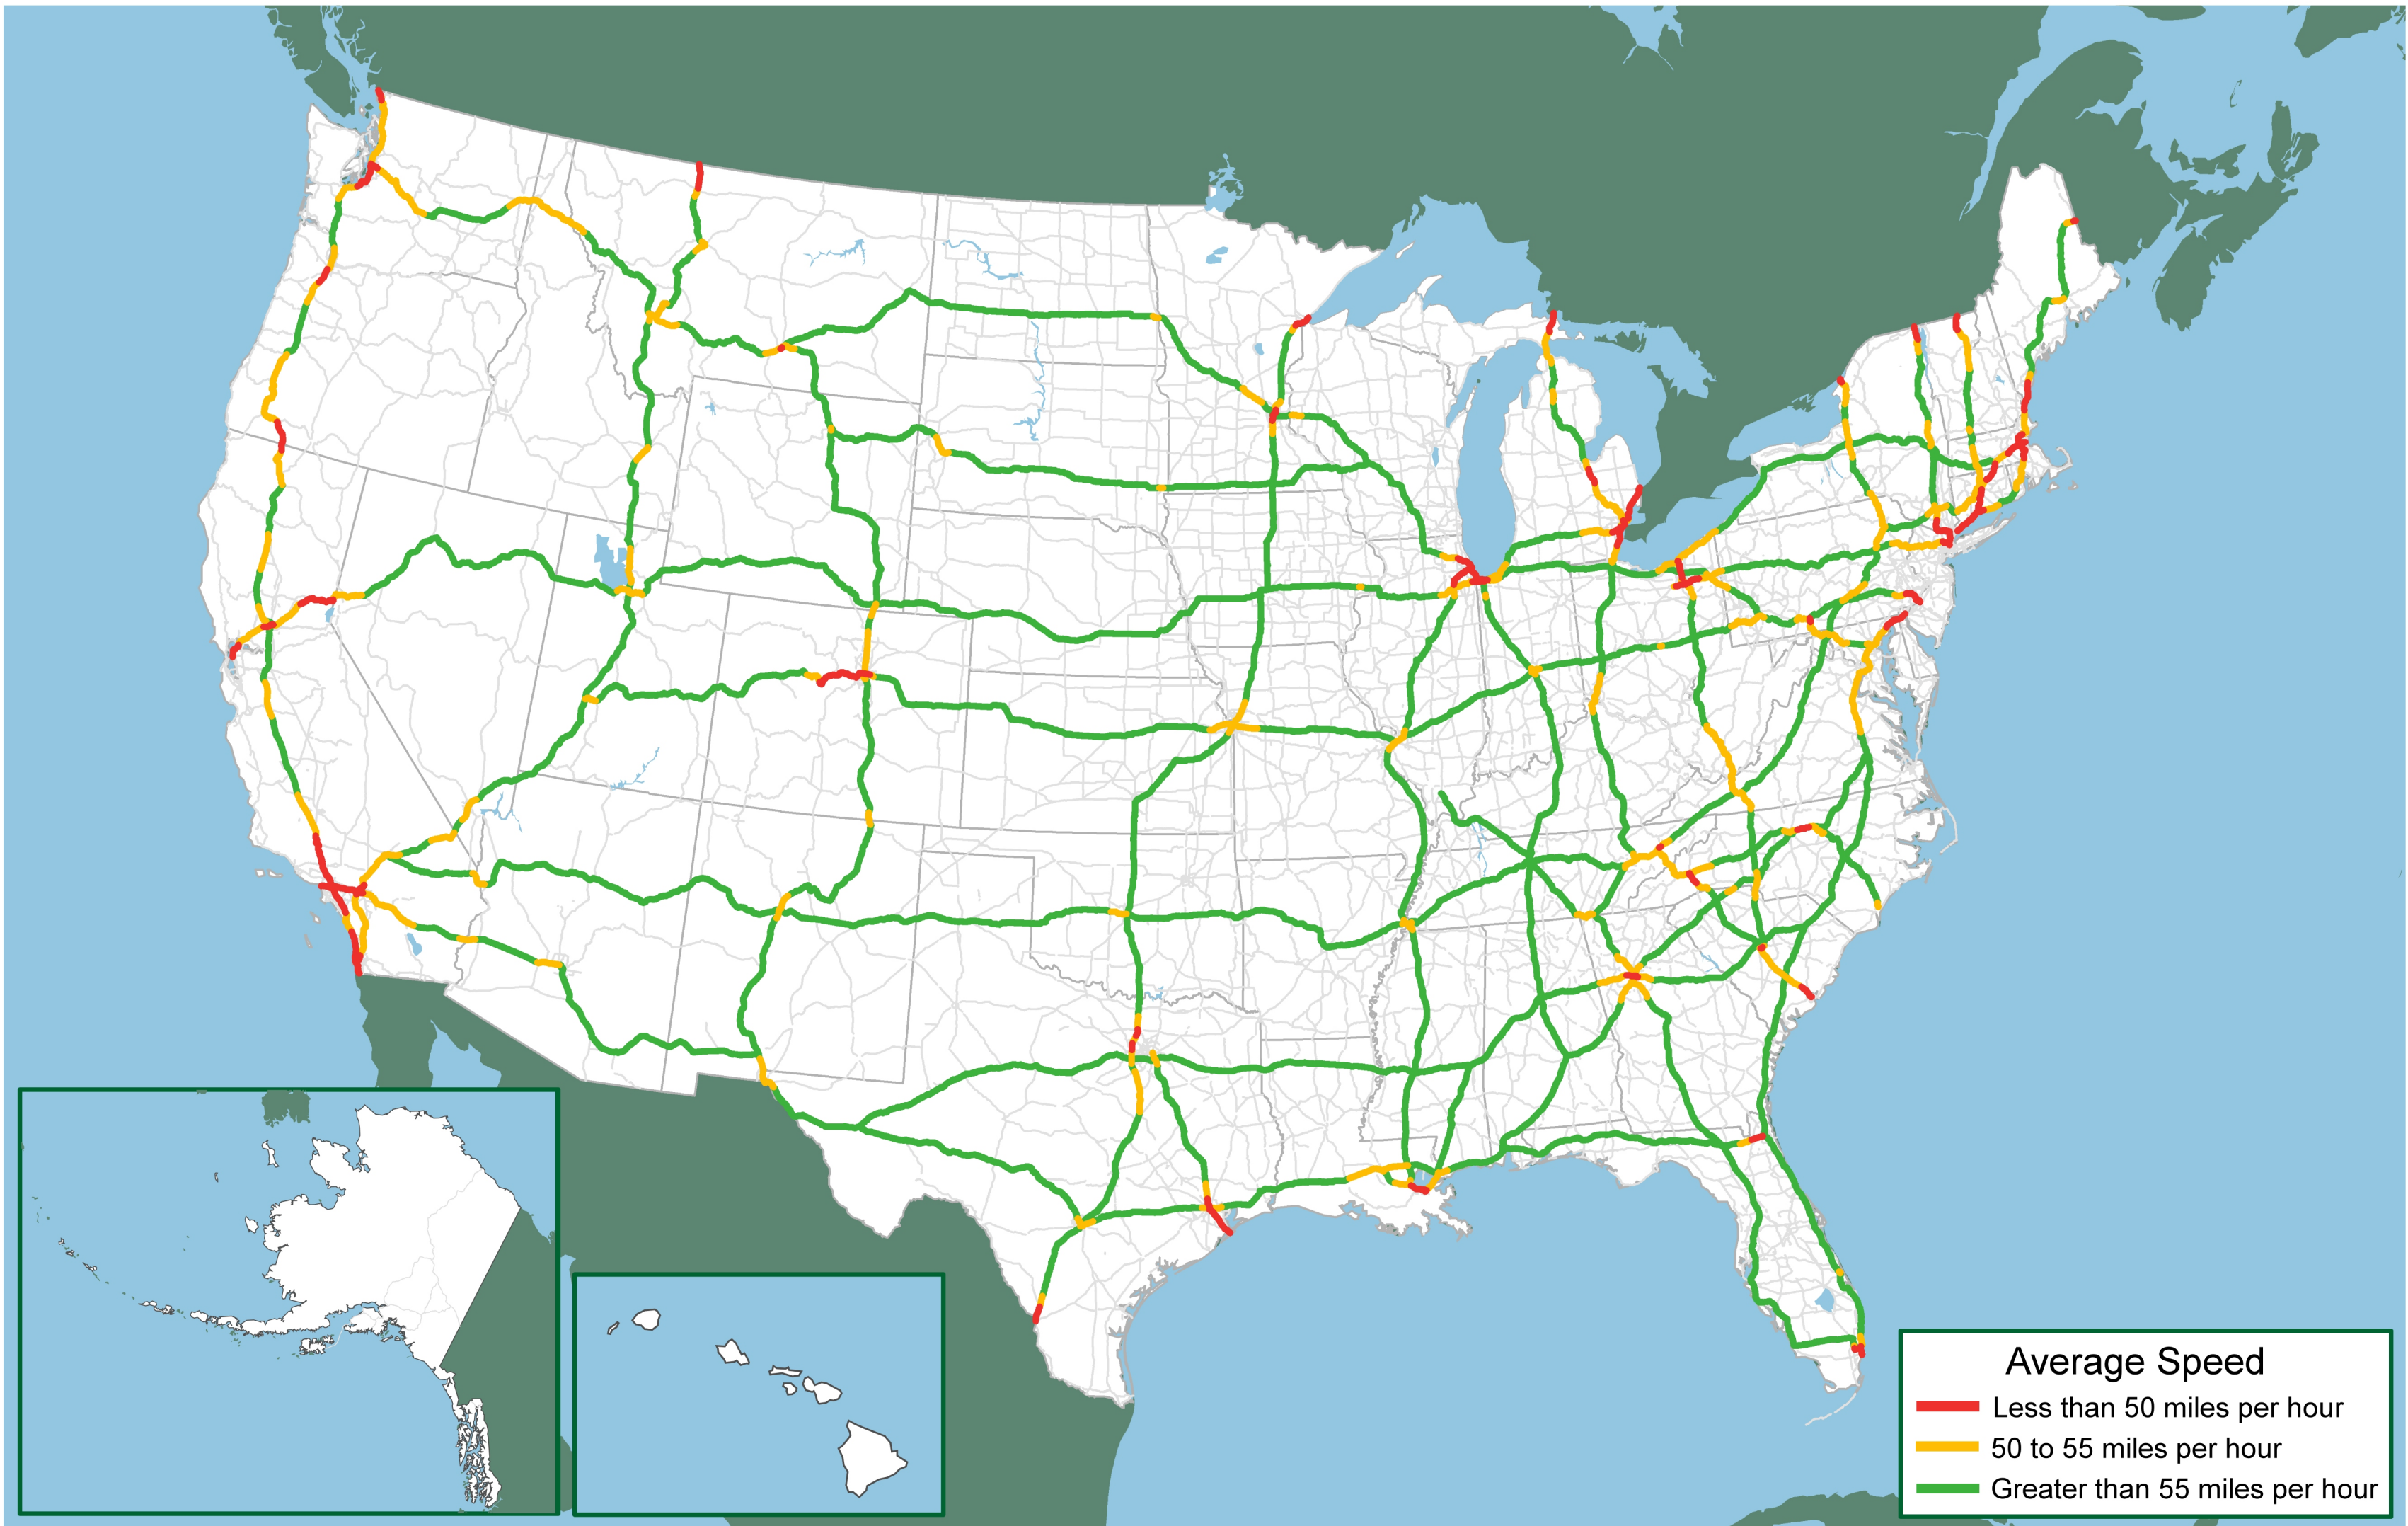

# Average Truck Speeds on Selected Interstate Highways: 2010

Source: U.S. Department of Transportation, Federal Highway Administration, Office of Freight Management and Operations, Freight Performance Measurement Program, 2011.