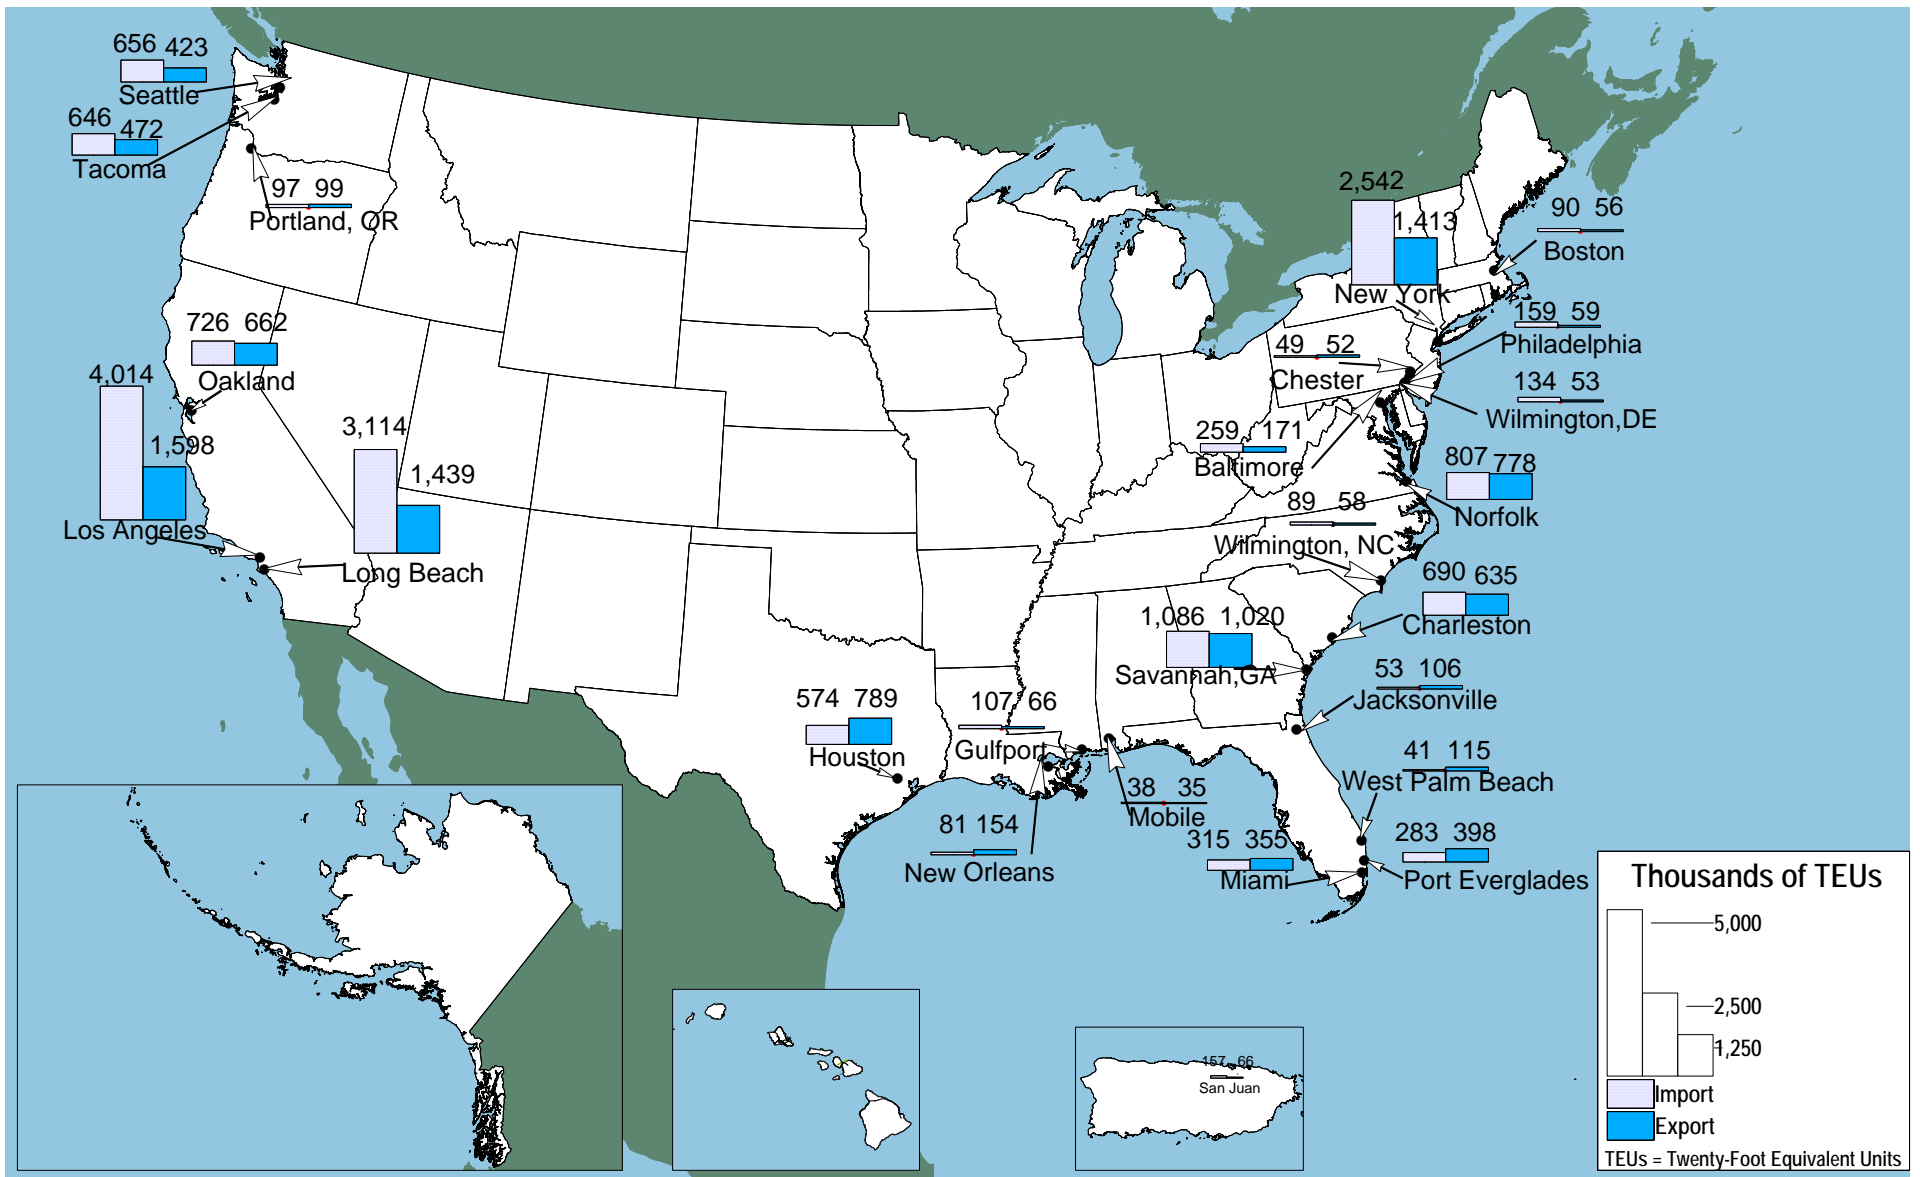

## Top 25 Water Ports by Containerized Cargo: 2008

Source: U.S. Department of Transportation, Maritime Administration, U.S. Waterborne Container Trade by U.S. Custom Ports, 1997-2008, based on data provided by Port Import/Export Reporting Service, available at [www.marad.dot.gov/library\\_landing\\_page/data\\_and\\_statistics/Data\\_and\\_Statistics.htm](http://www.marad.dot.gov/library_landing_page/data_and_statistics/Data_and_Statistics.htm) as of June 12, 2009.