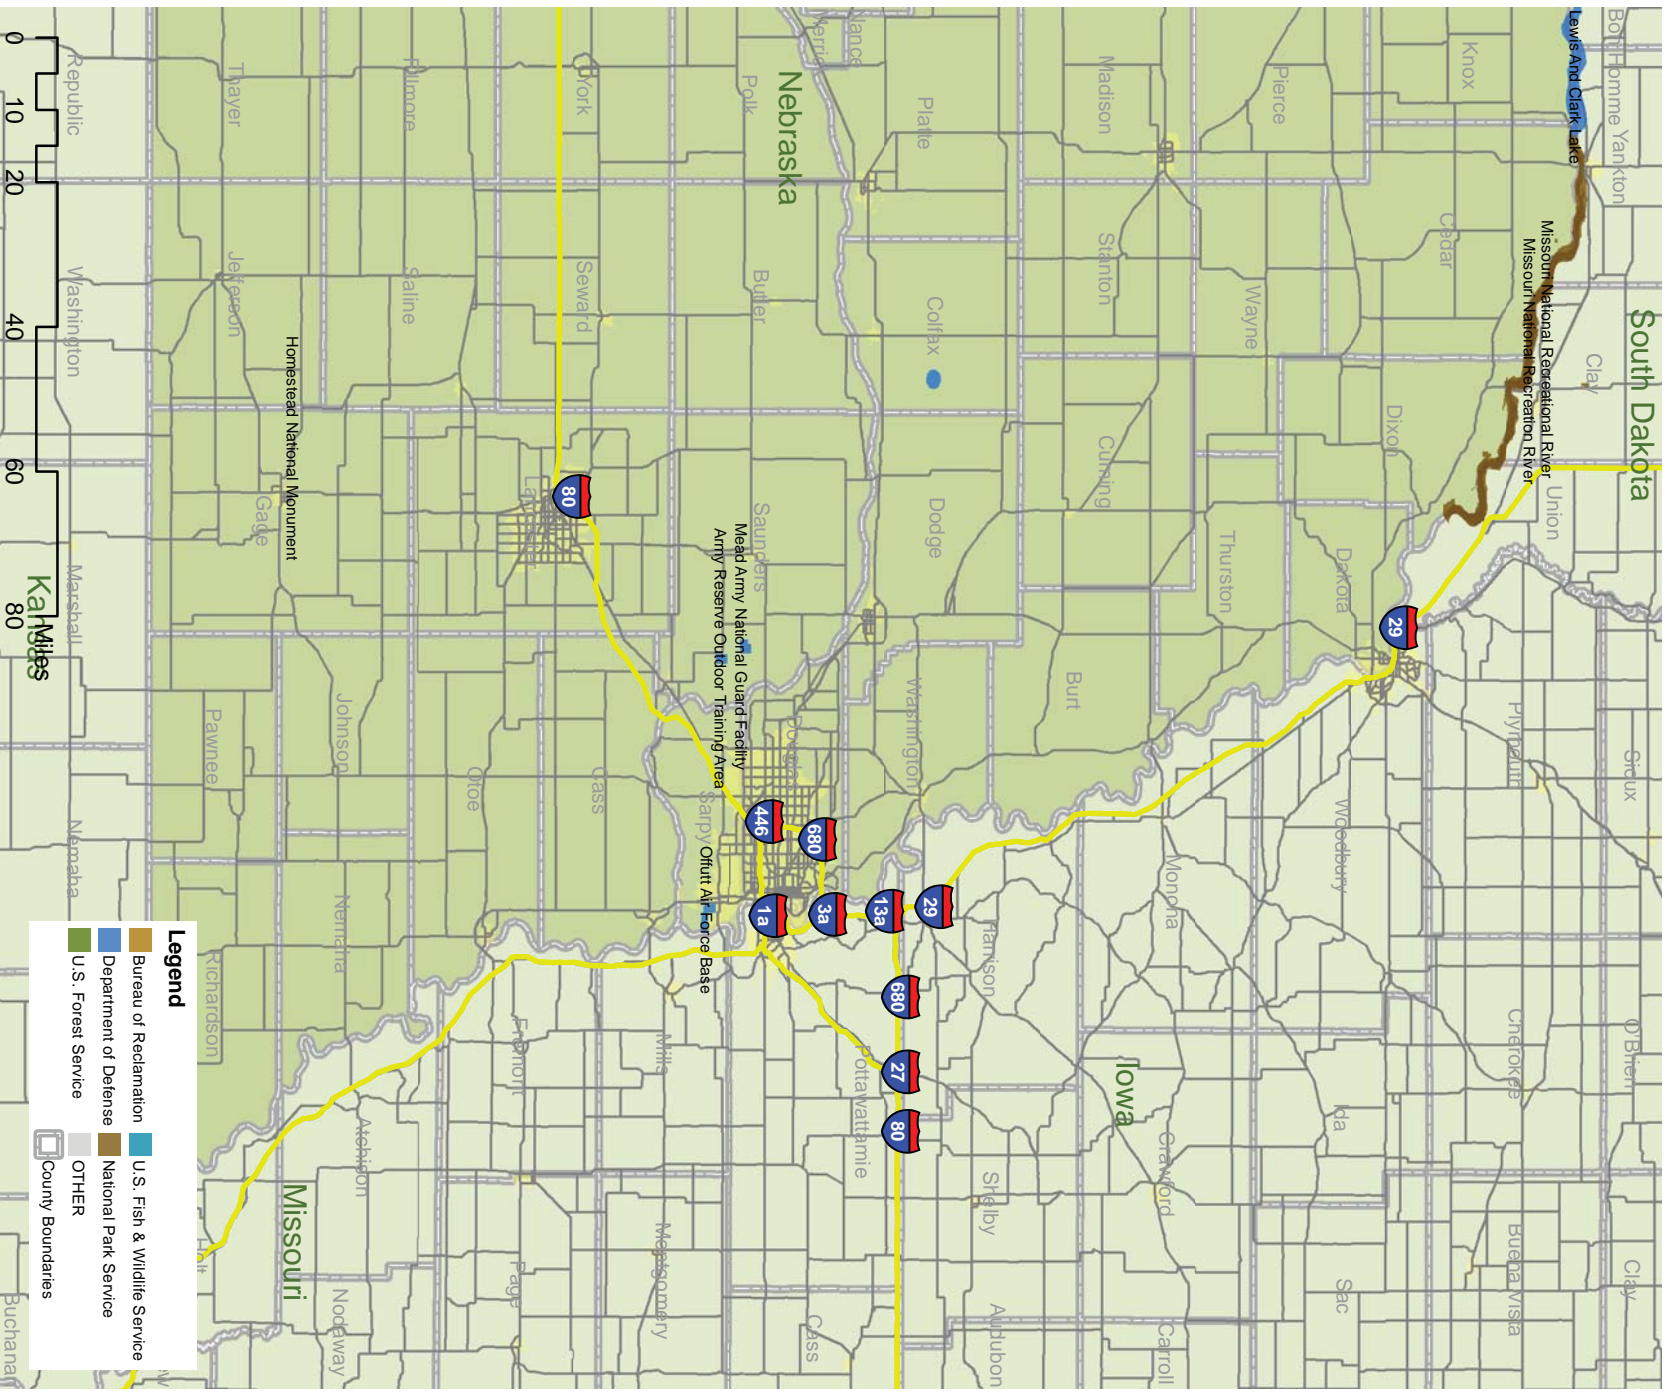

**Federal Lands
Nebraska - Index Map**

Legend

- Bureau of Reclamation
- U.S. Fish & Wildlife Service
- Department of Defense
- National Park Service
- U.S. Forest Service
- OTHER

Federal Land Management Area (FLMA) geographic area is subject to change. For most current unit level information, contact the appropriate FLMA. FLMA data may be missing.

Source: Central Federal Lands Highway Division | 02/2013

**Federal Lands
Nebraska - Detail 2**

Federal Land Management Area (FLMA) geographic area is subject to change. For most current unit level information, contact the appropriate FLMA. FLMA data may be missing.

Source: Central Federal Lands Highway Division | 02/2013

**Federal Lands
Nebraska - Detail 3**

Federal Land Management Area (FLMA) geographic area is subject to change. For most current unit level information, contact the appropriate FLMA. FLMA data may be missing.
Source: Central Federal Lands Highway Division | 02/2013

N
Federal Lands
Nebraska - Detail 4

Federal Land Management Area (FLMA) geographic area is subject to change. For most current unit level information, contact the appropriate FLMA. FLMA data may be missing.