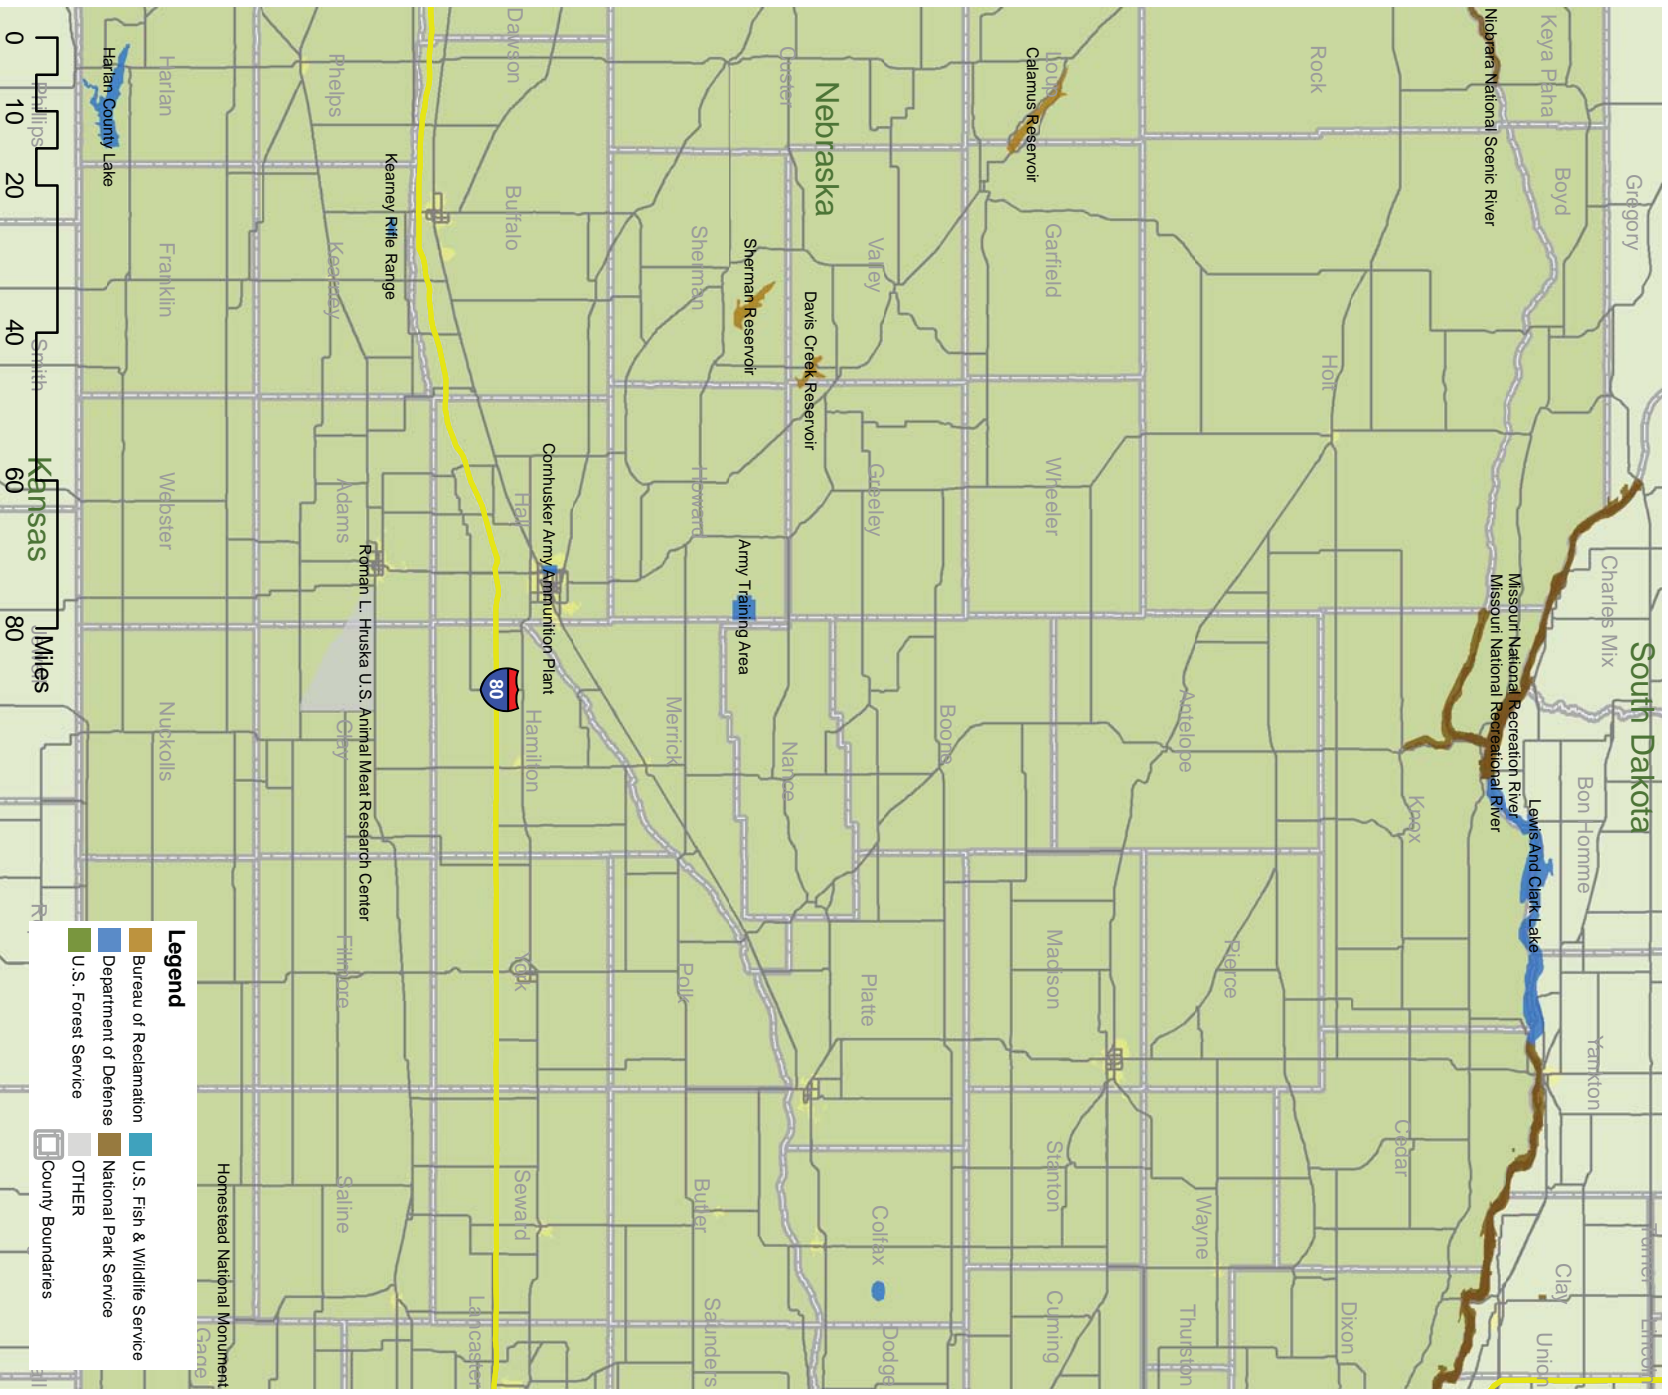

**Federal Lands
Nebraska - Index Map**

Legend

- Bureau of Reclamation
- U.S. Fish & Wildlife Service
- Department of Defense
- National Park Service
- U.S. Forest Service
- OTHER

Federal Land Management Area (FLMA) geographic area is subject to change. For most current unit level information, contact the appropriate FLMA. FLMA data may be missing.

Source: Central Federal Lands Highway Division | 02/2013

**Federal Lands
Nebraska - Detail 2**

Federal Land Management Area (FLMA) geographic area is subject to change. For most current unit level information, contact the appropriate FLMA. FLMA data may be missing.

Source: Central Federal Lands Highway Division | 02/2013

**Federal Lands
Nebraska - Detail 3**

Federal Land Management Area (FLMA) geographic area is subject to change. For most current unit level information, contact the appropriate FLMA. FLMA data may be missing.
Source: Central Federal Lands Highway Division | 02/2013

N
Federal Lands
Nebraska - Detail 4

Federal Land Management Area (FLMA) geographic area is subject to change. For most current unit level information, contact the appropriate FLMA. FLMA data may be missing.