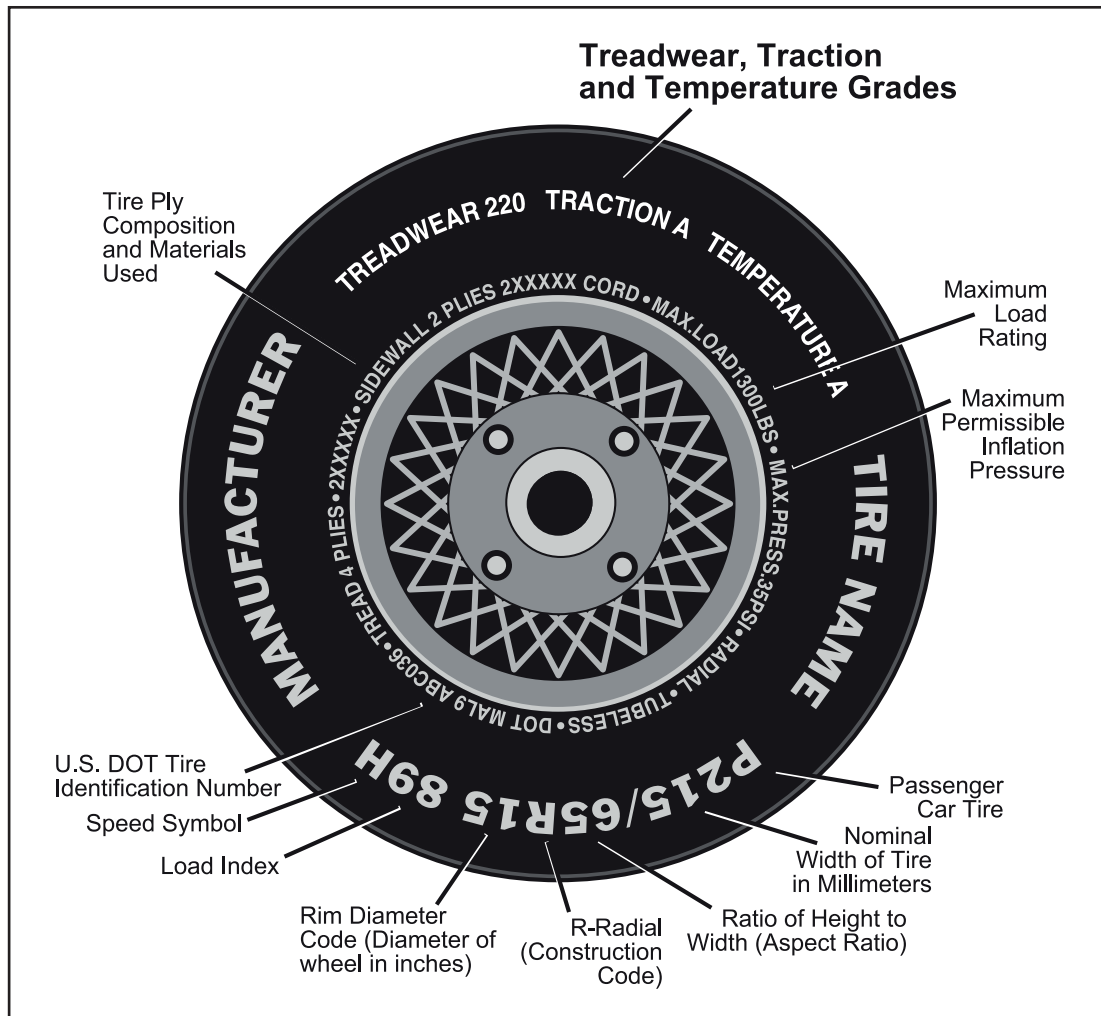

Consumer Guide to Uniform Tire Quality Grading

Comparative grade designations for treadwear, traction and temperature for all passenger car tires, except deep tread, winter-type snow tires; space-saver or temporary use spares; or tires with normal rim diameters of 12 inches or less.