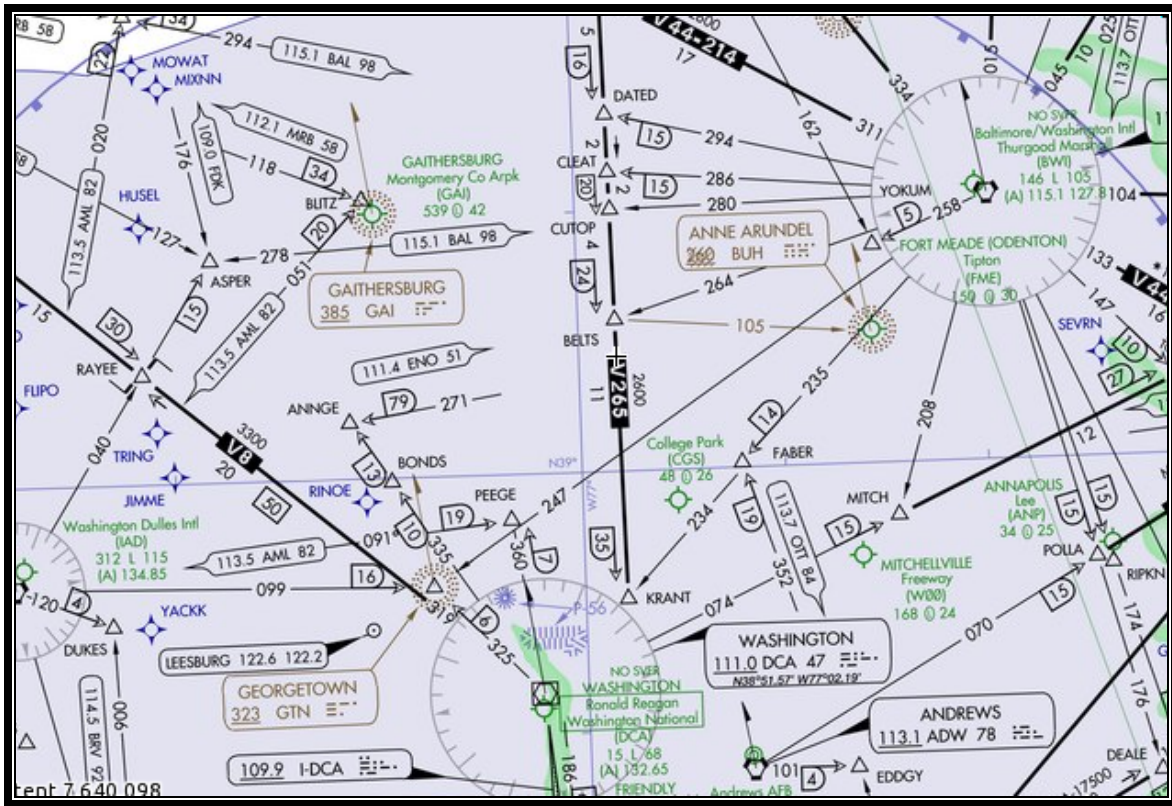

U.S. Department
of Transportation

Federal Aviation
Administration

Minimum Enroute IFR Altitudes Over Particular Routes and Intersections

February 2012 Aeronautical Information Management

AJV-21

1-202-267-7755