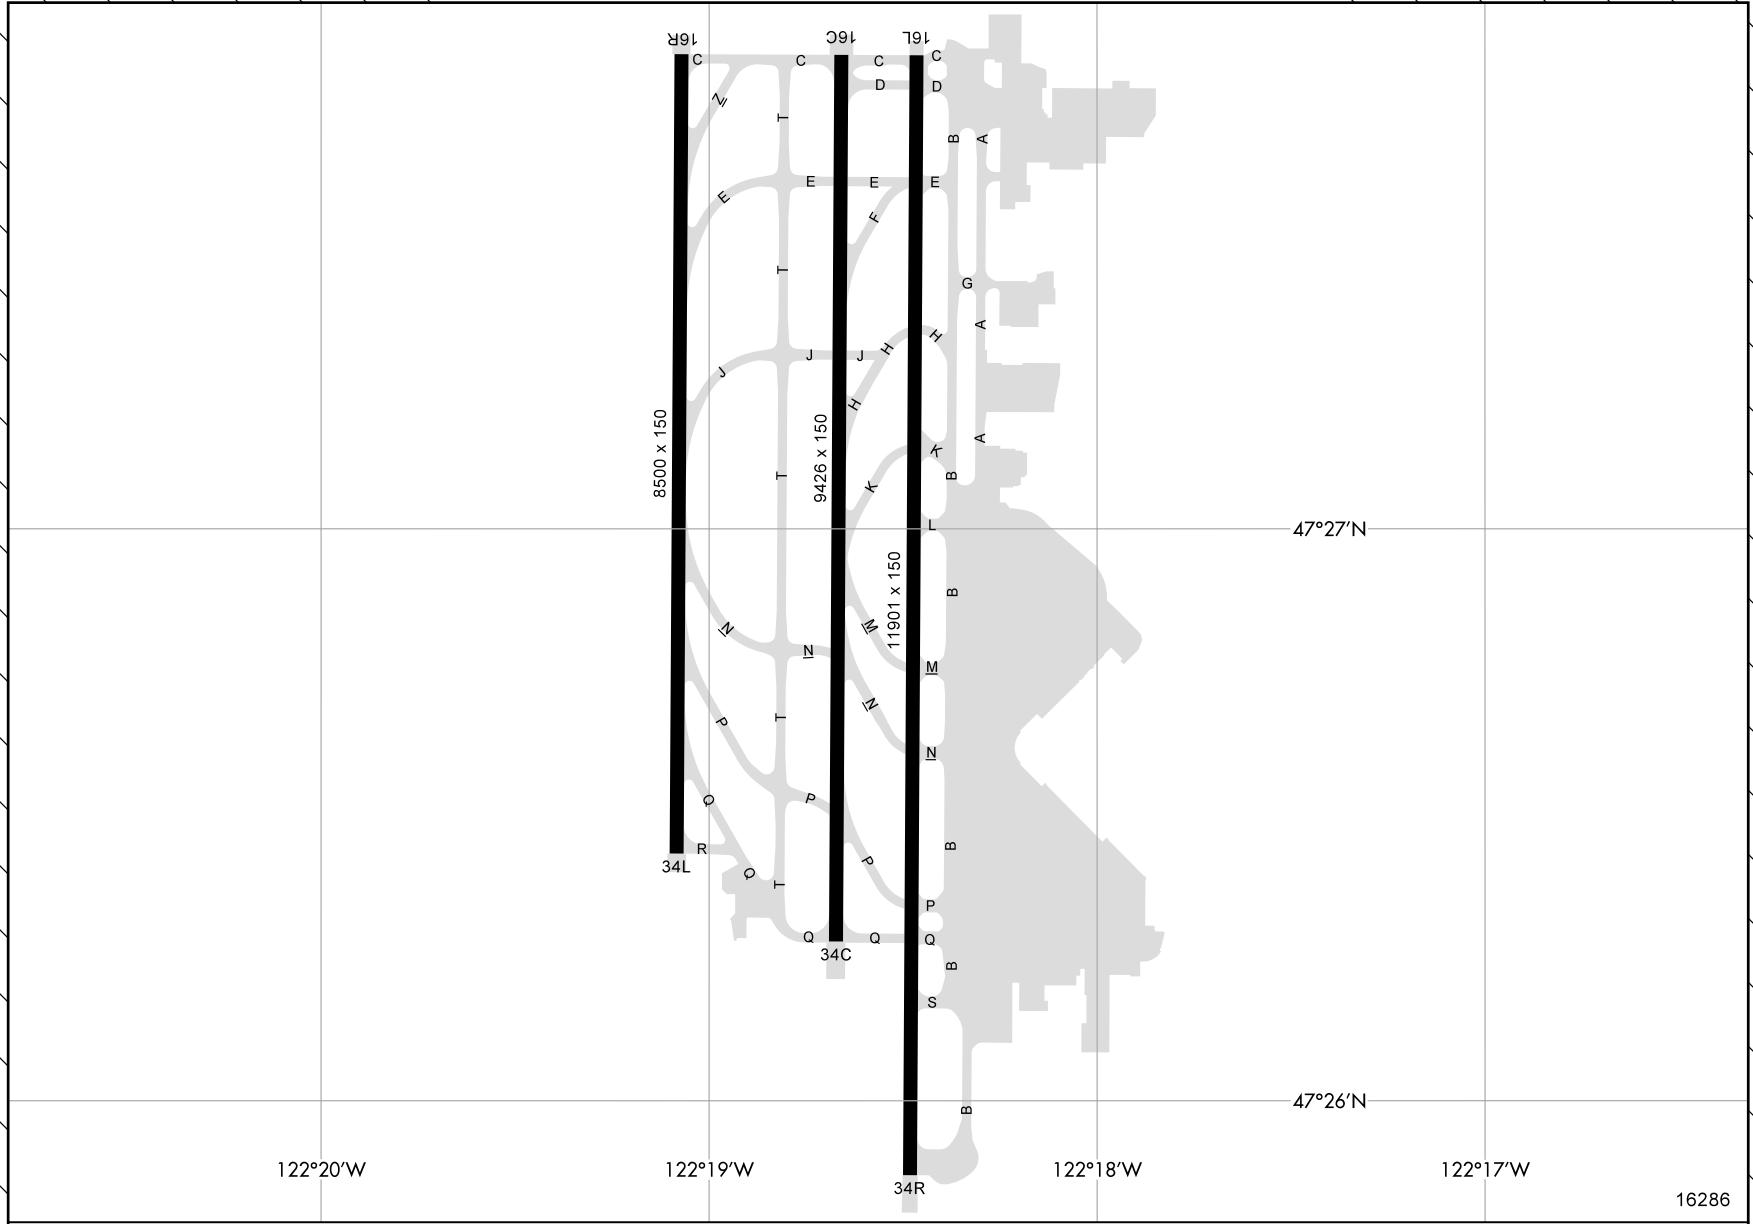

CONSTRUCTION NOTICE

Seattle-Tacoma Intl (SEA) Seattle, Washington

NOTAM		START DATE	FINISH DATE
Ⓐ xxxxx xxxxx		xxxxx	xxxxx

NOTE: This diagram is intended to display published NOTAMS and is checked and updated daily (Mon.- Fri only; no holidays); temporary closures/openings of less than 24 hours are not depicted; runway length shown is maximum length (shortened distances are not depicted); diagrams containing new runway surfaces will be deleted after (FAA) revised airport diagrams are published. Always CHECK CURRENT NOTAMS