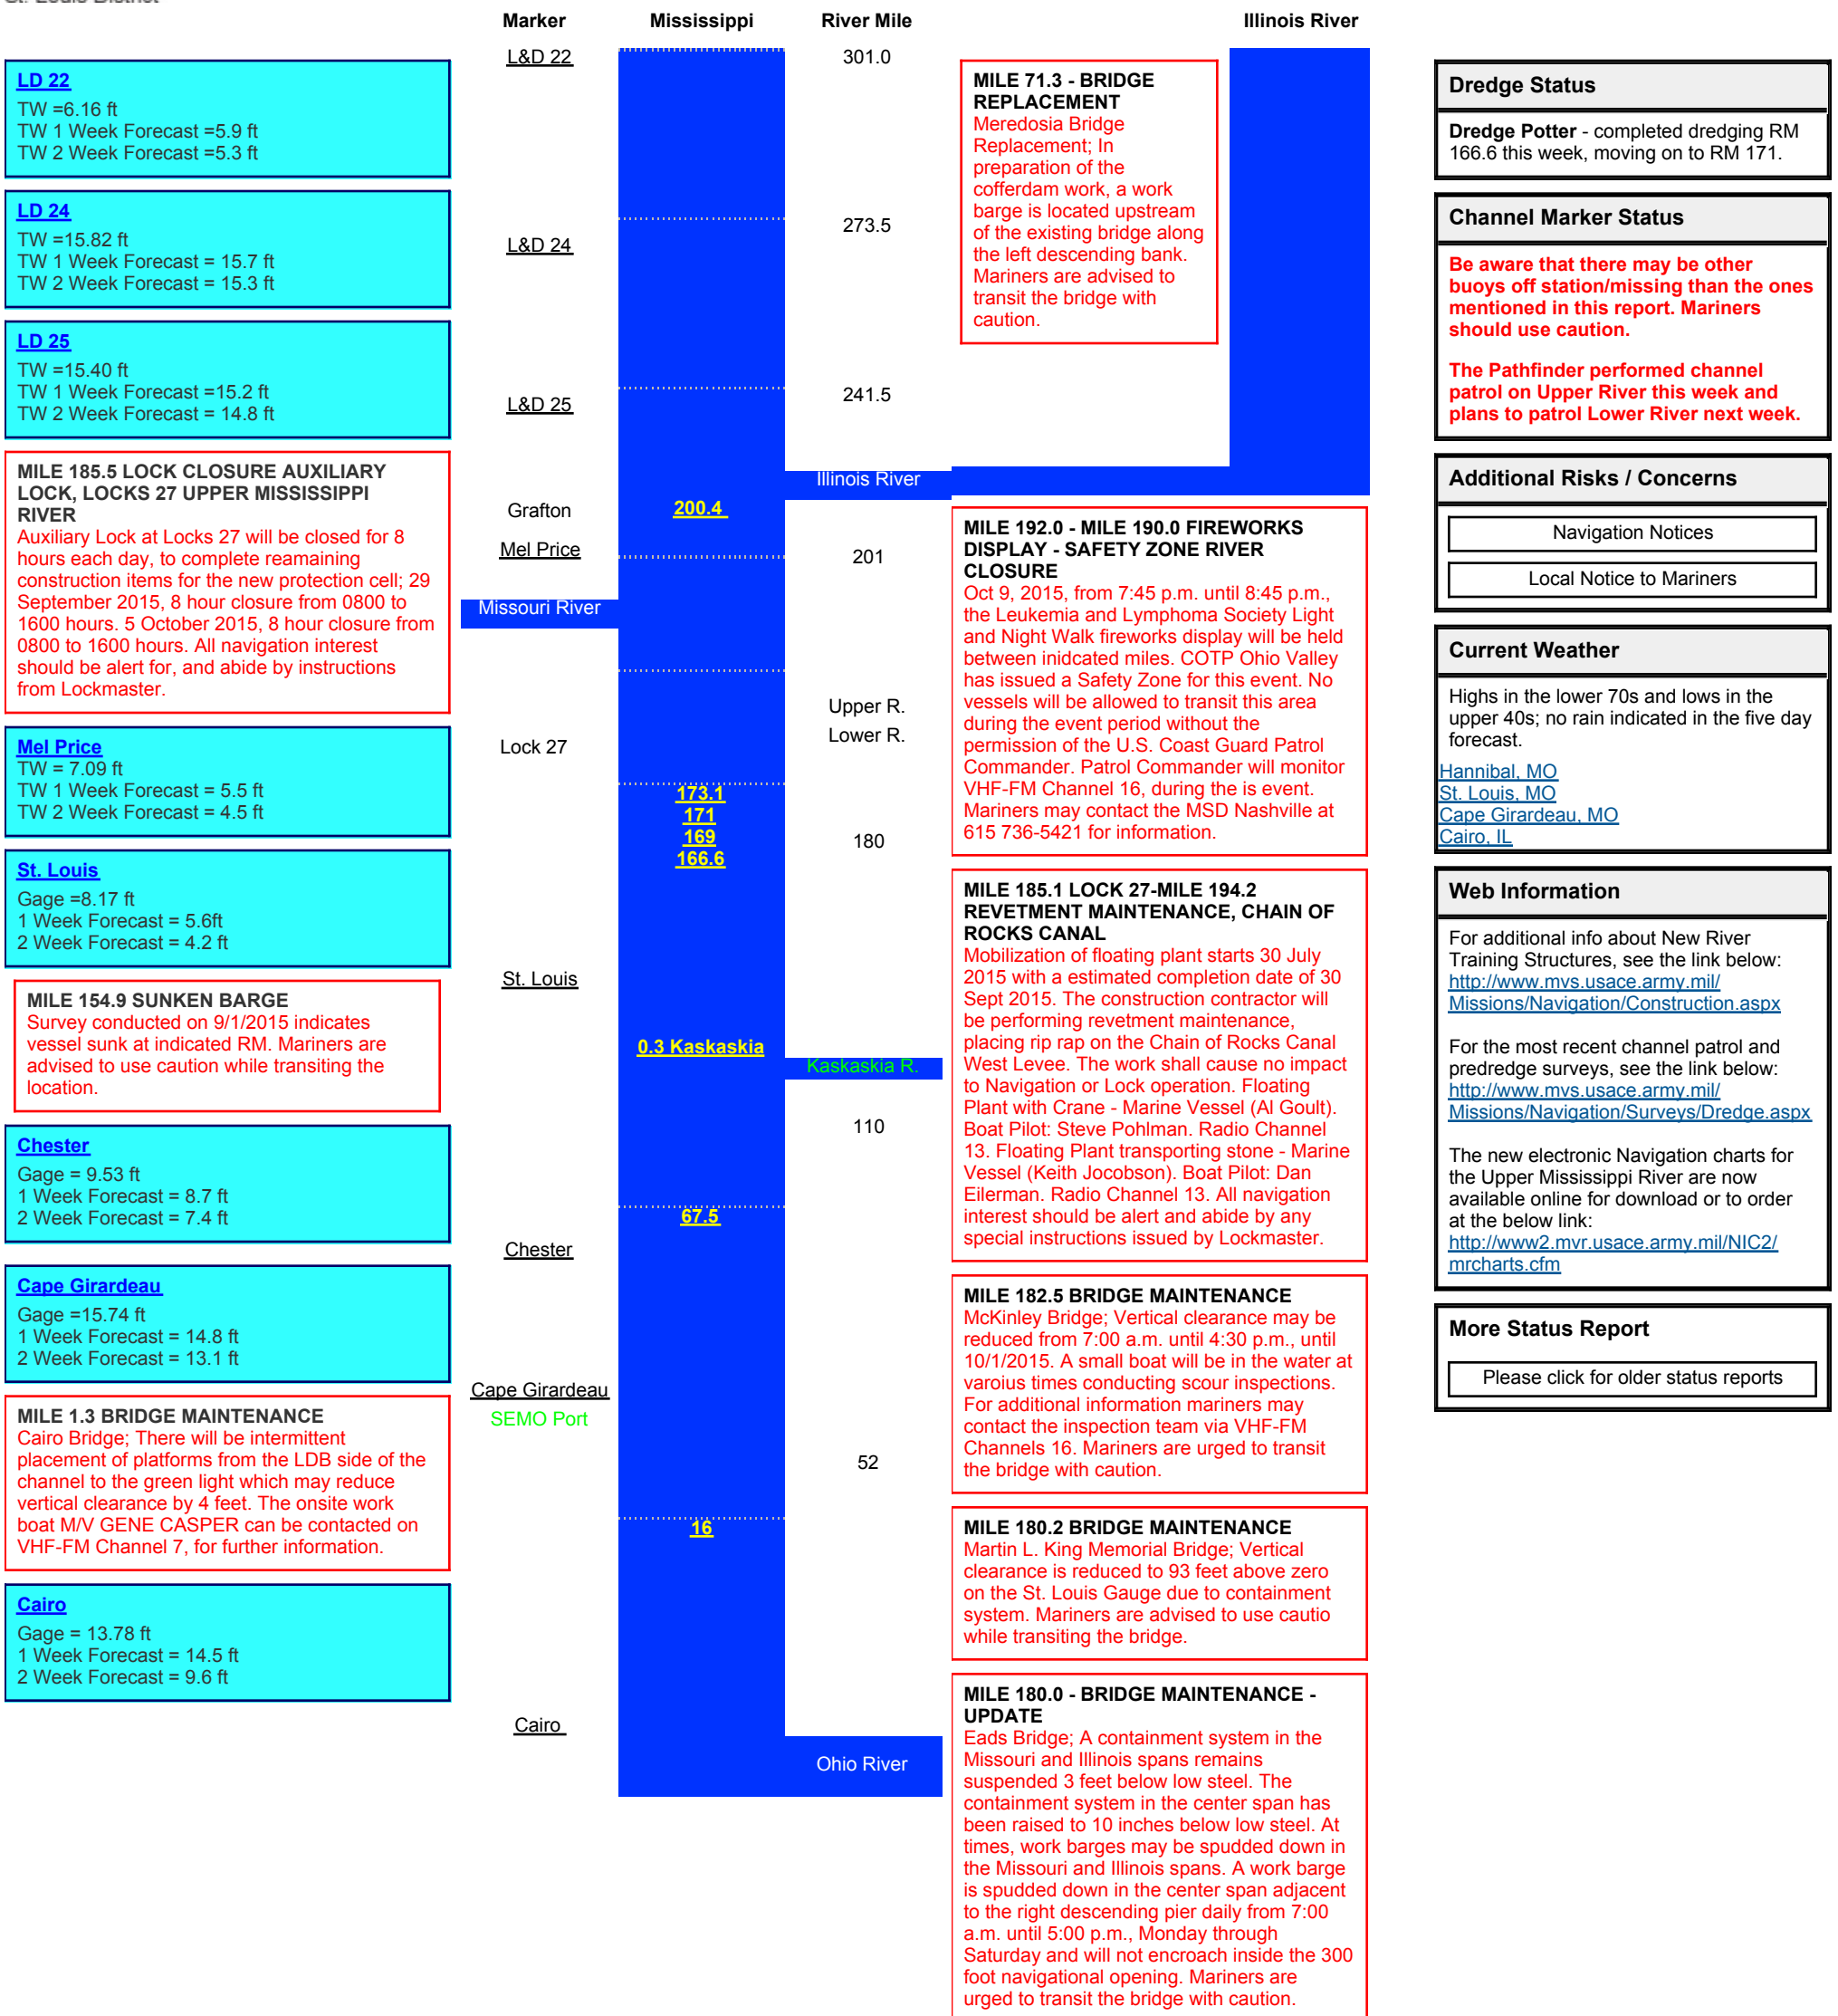

Navigation Channel Condition Status Report - 30 September 2015

Dredge Status

Dredge Potter - completed dredging RM 166.6 this week, moving on to RM 171.

Channel Marker Status

Be aware that there may be other buoys off station/missing than the ones mentioned in this report. Mariners should use caution.

The Pathfinder performed channel patrol on Upper River this week and plans to patrol Lower River next week.

Additional Risks / Concerns

Navigation Notices

Local Notice to Mariners

Current Weather

Highs in the lower 70s and lows in the upper 40s; no rain indicated in the five day forecast.

More Status Report

Please click for older status reports

Key	
◆	Anticipated Dredging Locations
★	Groundings
▲	Dredge Potter
▼	Dredge Goetz
▽	Dredge America
Red	Very Likely to be Problematic Within 4 Weeks
Yellow	Could be Problematic Within 4 Weeks
Green	Problem Resolved

Probable "Hot" Spots Within 4 Weeks				
River Mile	Estimated Problematic Date	Dredge ETA	Dredge Complete	Dredge
LWR 166.6	28+ Days	9/16/15	9/30/15	Dredge POTTER
LWR 169	28+ Days	10/1/15	10/6/15	Dredge POTTER
KASKY 0.3	28+ Days	10/1/15	10/10/15	Dredge GOETZ
LWR 171	28+ Days	10/7/15	10/15/15	Dredge POTTER
LWR 173.1	28+ Days	10/16/15	10/19/15	Dredge POTTER
UPPER 200.4	28+ Days	10/8/15	10/11/15	Dredge GOETZ
LWR 184.2	28+ Days	10/11/15	10/15/15	Dredge POTTER
LWR 67.5	28+ Days	10/25/15	10/31/15	Dredge POTTER
LWR 73.3	28+ Days	11/1/15	11/3/15	Dredge POTTER
LWR 16	28+ Days	11/4/15	11/9/15	Dredge POTTER