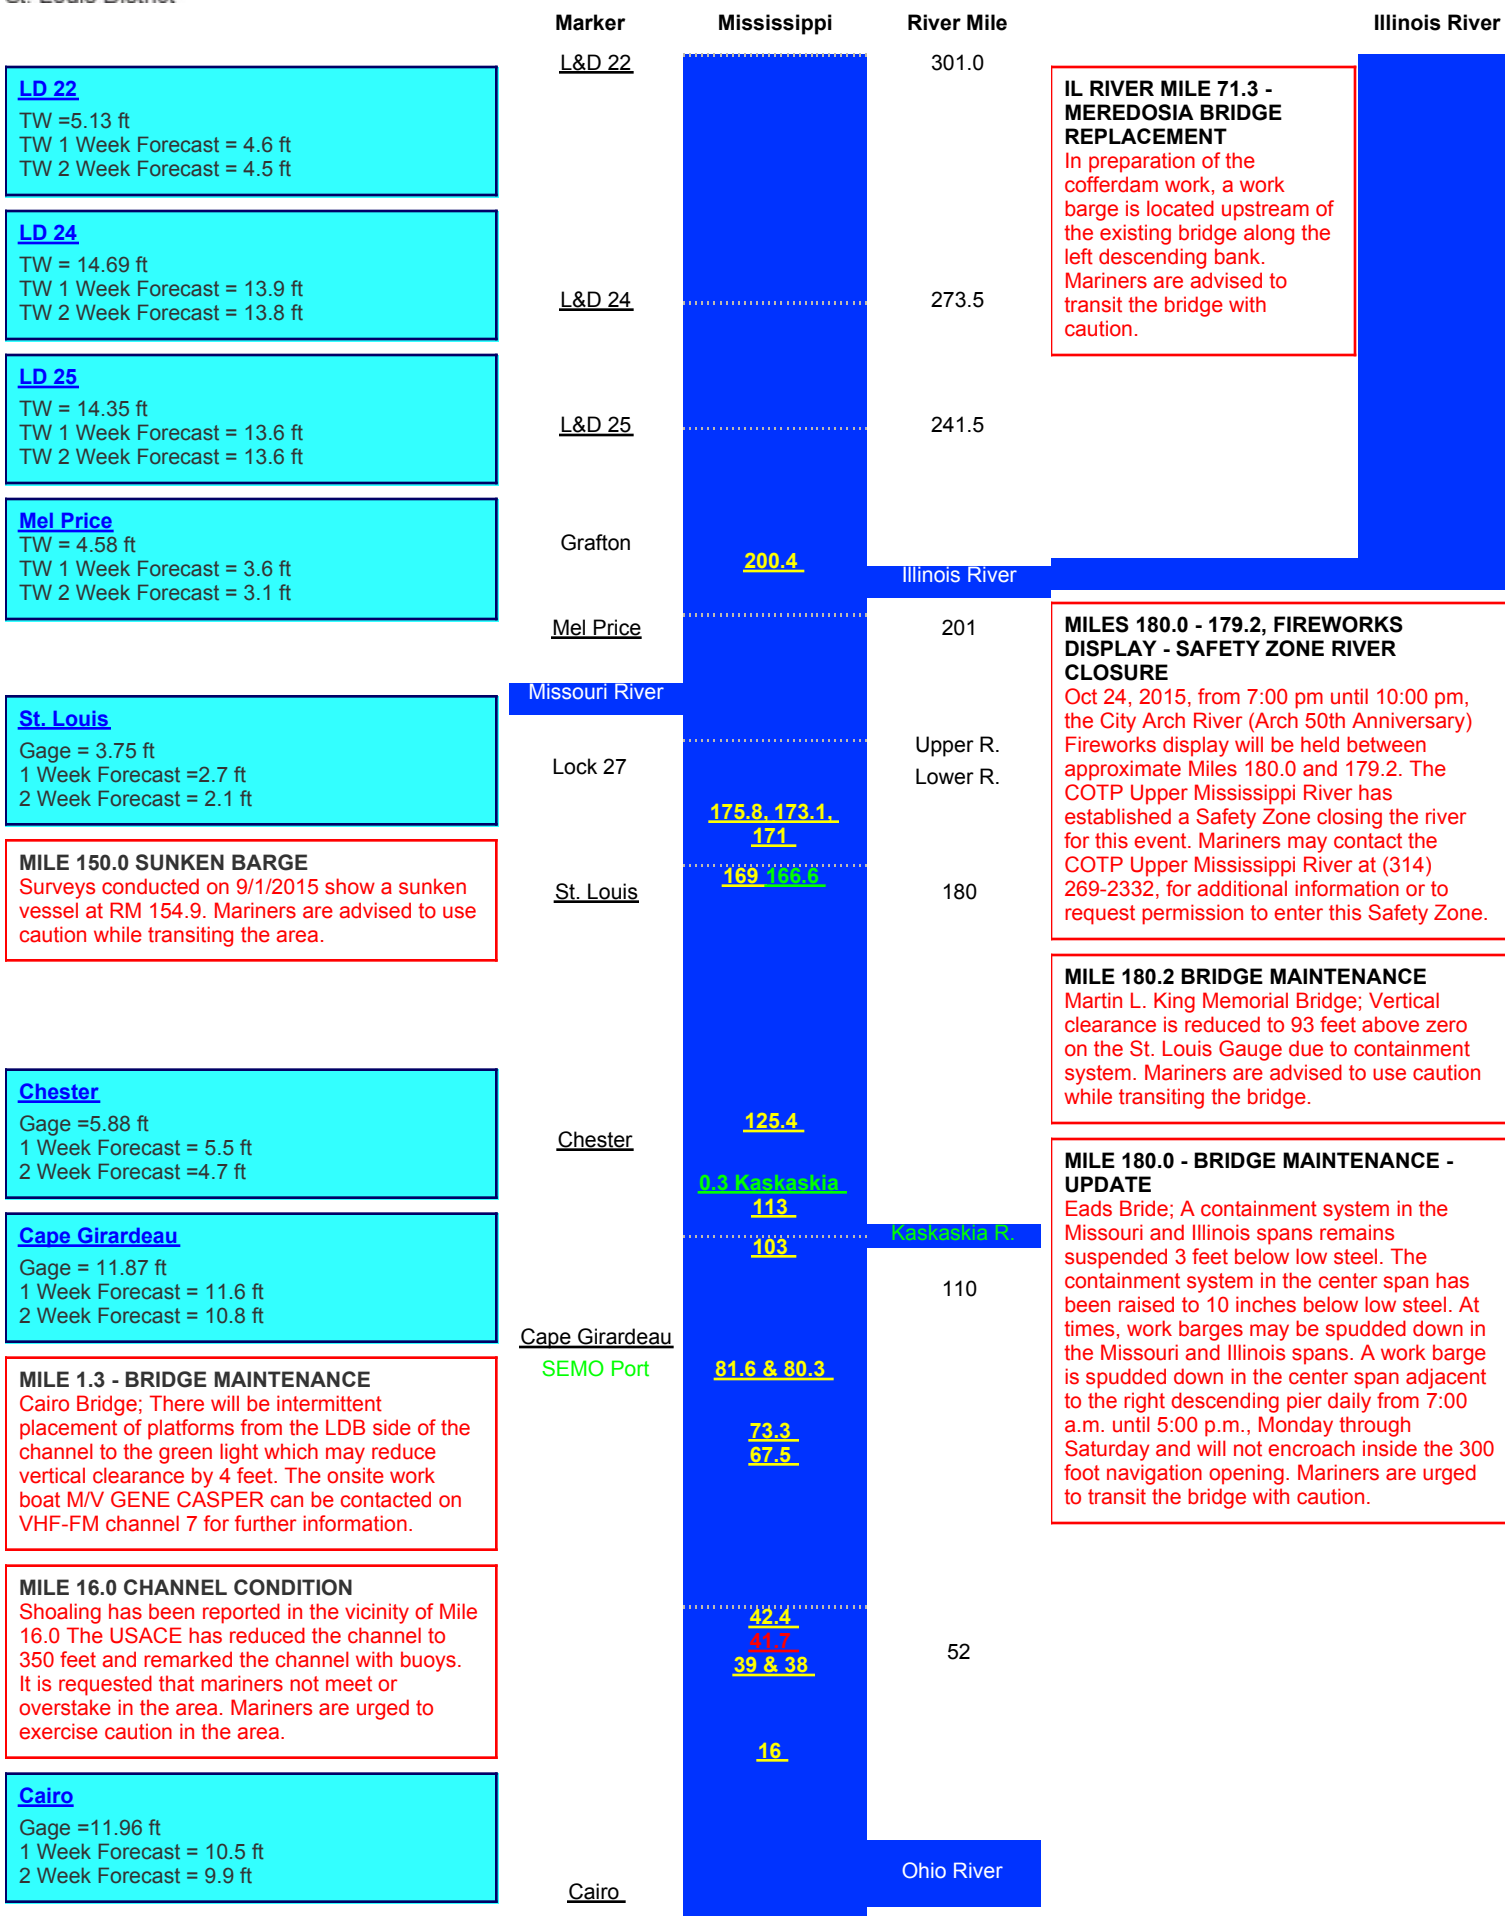

Navigation Channel Condition Status Report - 14 October 2015

Dredge Status

Dredge Potter
- Completed RM170.0-169.9 moving on to RM 171 this week.

Channel Marker Status

Be aware that there may be other buoys off station/missing than the ones mentioned in this report. Mariners should use caution.

For ATON or Buoy issues please contact SUMRWaterways@uscg.mil or 319-520-8556

The Pathfinder will be dockside next week. Possible channel patrol 1 day Kaskaskia.

Additional Risks / Concerns

Navigation Notices

More Status Report

Please click for older status reports

Key

◆	Anticipated Dredging Locations
★	Groundings
▲	Dredge Potter
▼	Dredge Goetz
▽	Dredge America
Red	Very Likely to be Problematic Within 4 Weeks
Yellow	Could be Problematic Within 4 Weeks
Green	Problem Resolved

PROBABLE DREDGE AREAS

River Mile	Estimated Problematic Date	Dredge ETA	Dredge Complete	Dredge
LWR 169	28+ Days	10/4/15	10/11/15	Dredge POTTER
KASKASKIA 0.3	28+ Days	10/4/15	10/14/15	Dredge GOETZ
LWR 171	28+ Days	10/13/15	10/21/15	Dredge POTTER
LWR 173.1	28+ Days	10/22/15	10/25/15	Dredge POTTER
LWR 184.2	28+ Days	10/26/15	10/30/15	Dredge POTTER
LWR 16	28+ Days	11/1/15	11/63/15	Dredge POTTER
LWR 28.2	28+ Days	11/7/15	11/10/15	Dredge POTTER
LWR 38	28+ Days	11/8/15	11/12/15	Dredge POTTER
LWR 39	28+ Days	11/10/15	11/14/15	Dredge POTTER
LWR 41.7	28+ Days	11/16/15	11/17/15	Dredge POTTER
LWR 42.4	28+ Days	11/18/15	11/18/15	Dredge POTTER
LWR 67.5	28+ Days	11/19/15	11/23/15	Dredge POTTER
LWR 73.3	28+ Days	11/23/15	11/25/15	Dredge POTTER
LWR 80.3	28+ Days	11/26/15	11/27/15	Dredge POTTER
LWR 81.6	28+ Days	11/28/15	11/28/15	Dredge POTTER
LWR 103	28+ Days	11/29/15	1252/15	Dredge POTTER
LWR 113	28+ Days	12/7/15	12/8/15	Dredge POTTER
LWR 125.4	28+ Days	12/7/15	12/8/15	Dredge POTTER
LWR 175.8	28+ Days	129/15	12/11/15	Dredge POTTER