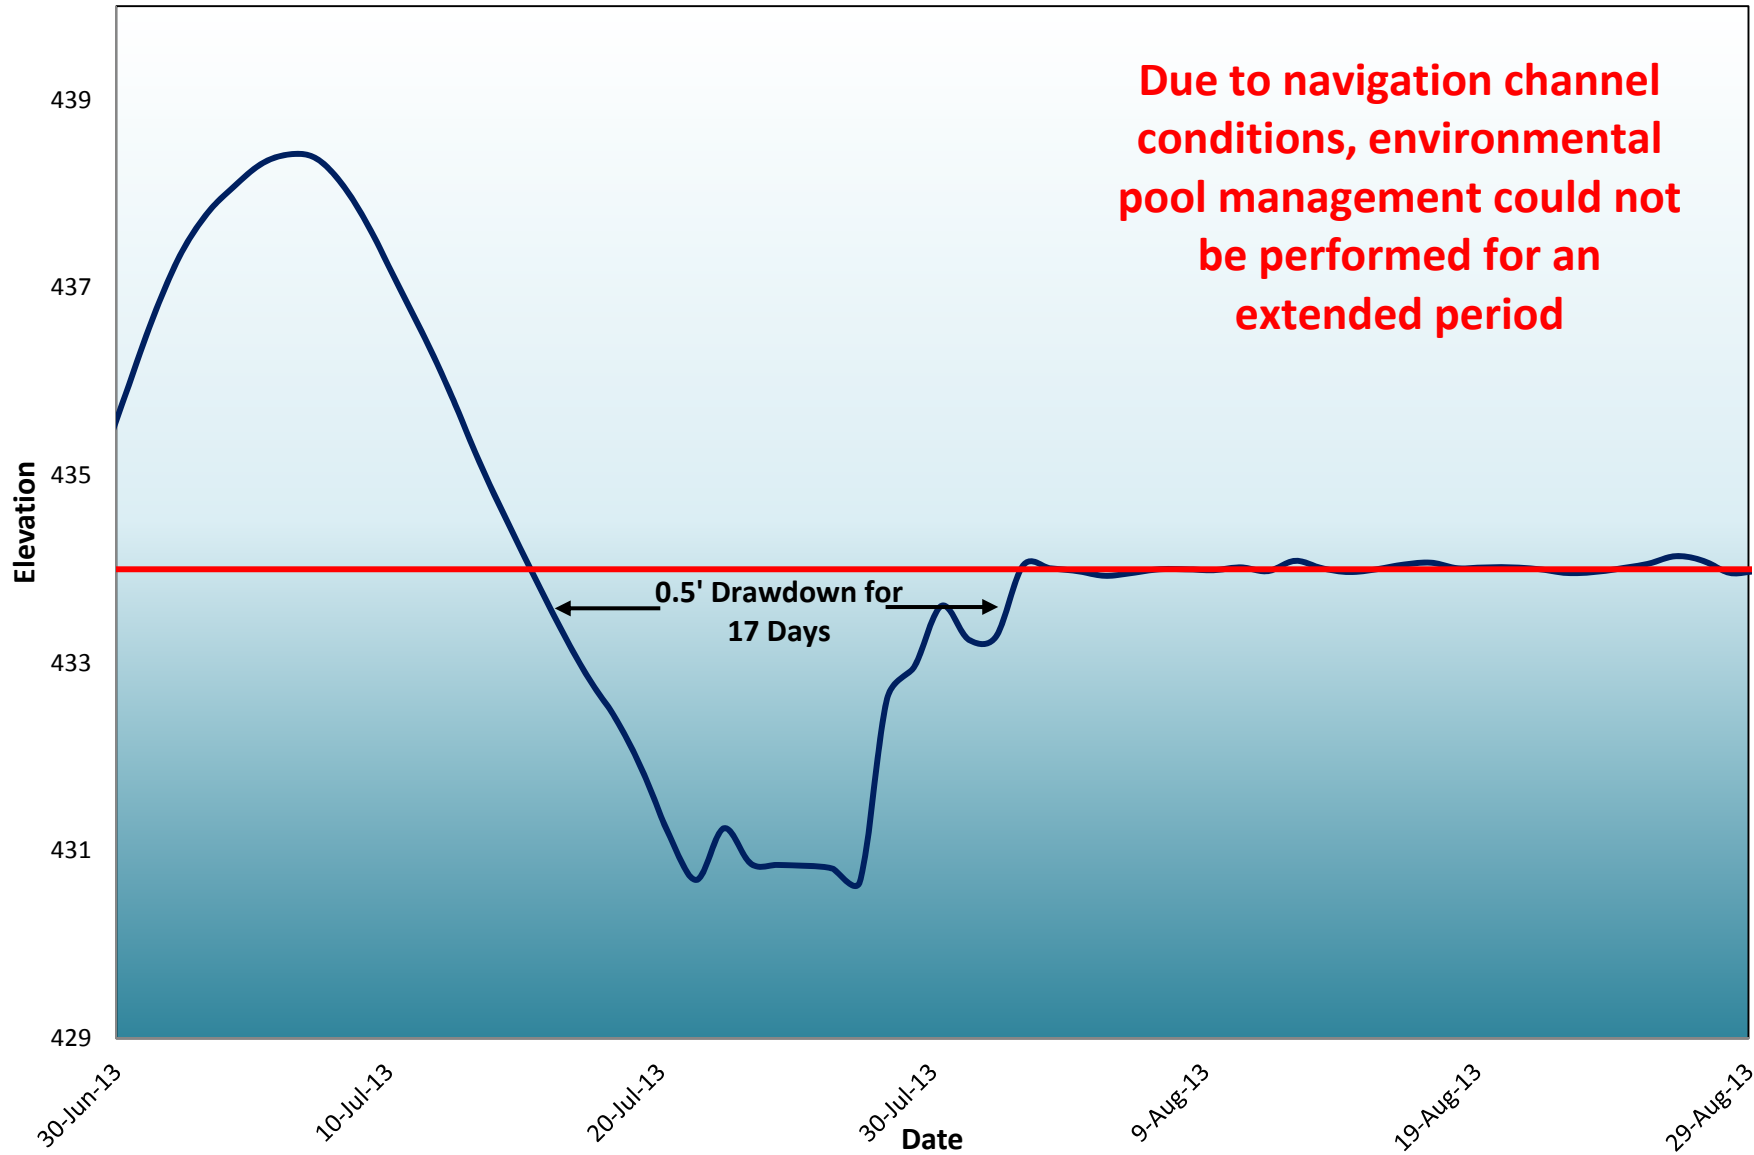

Enviornmental Pool Management L&D 25 - 2013

— Daily Elevation
— Full Pool

Due to navigation channel conditions, environmental pool management could not be performed for an extended period