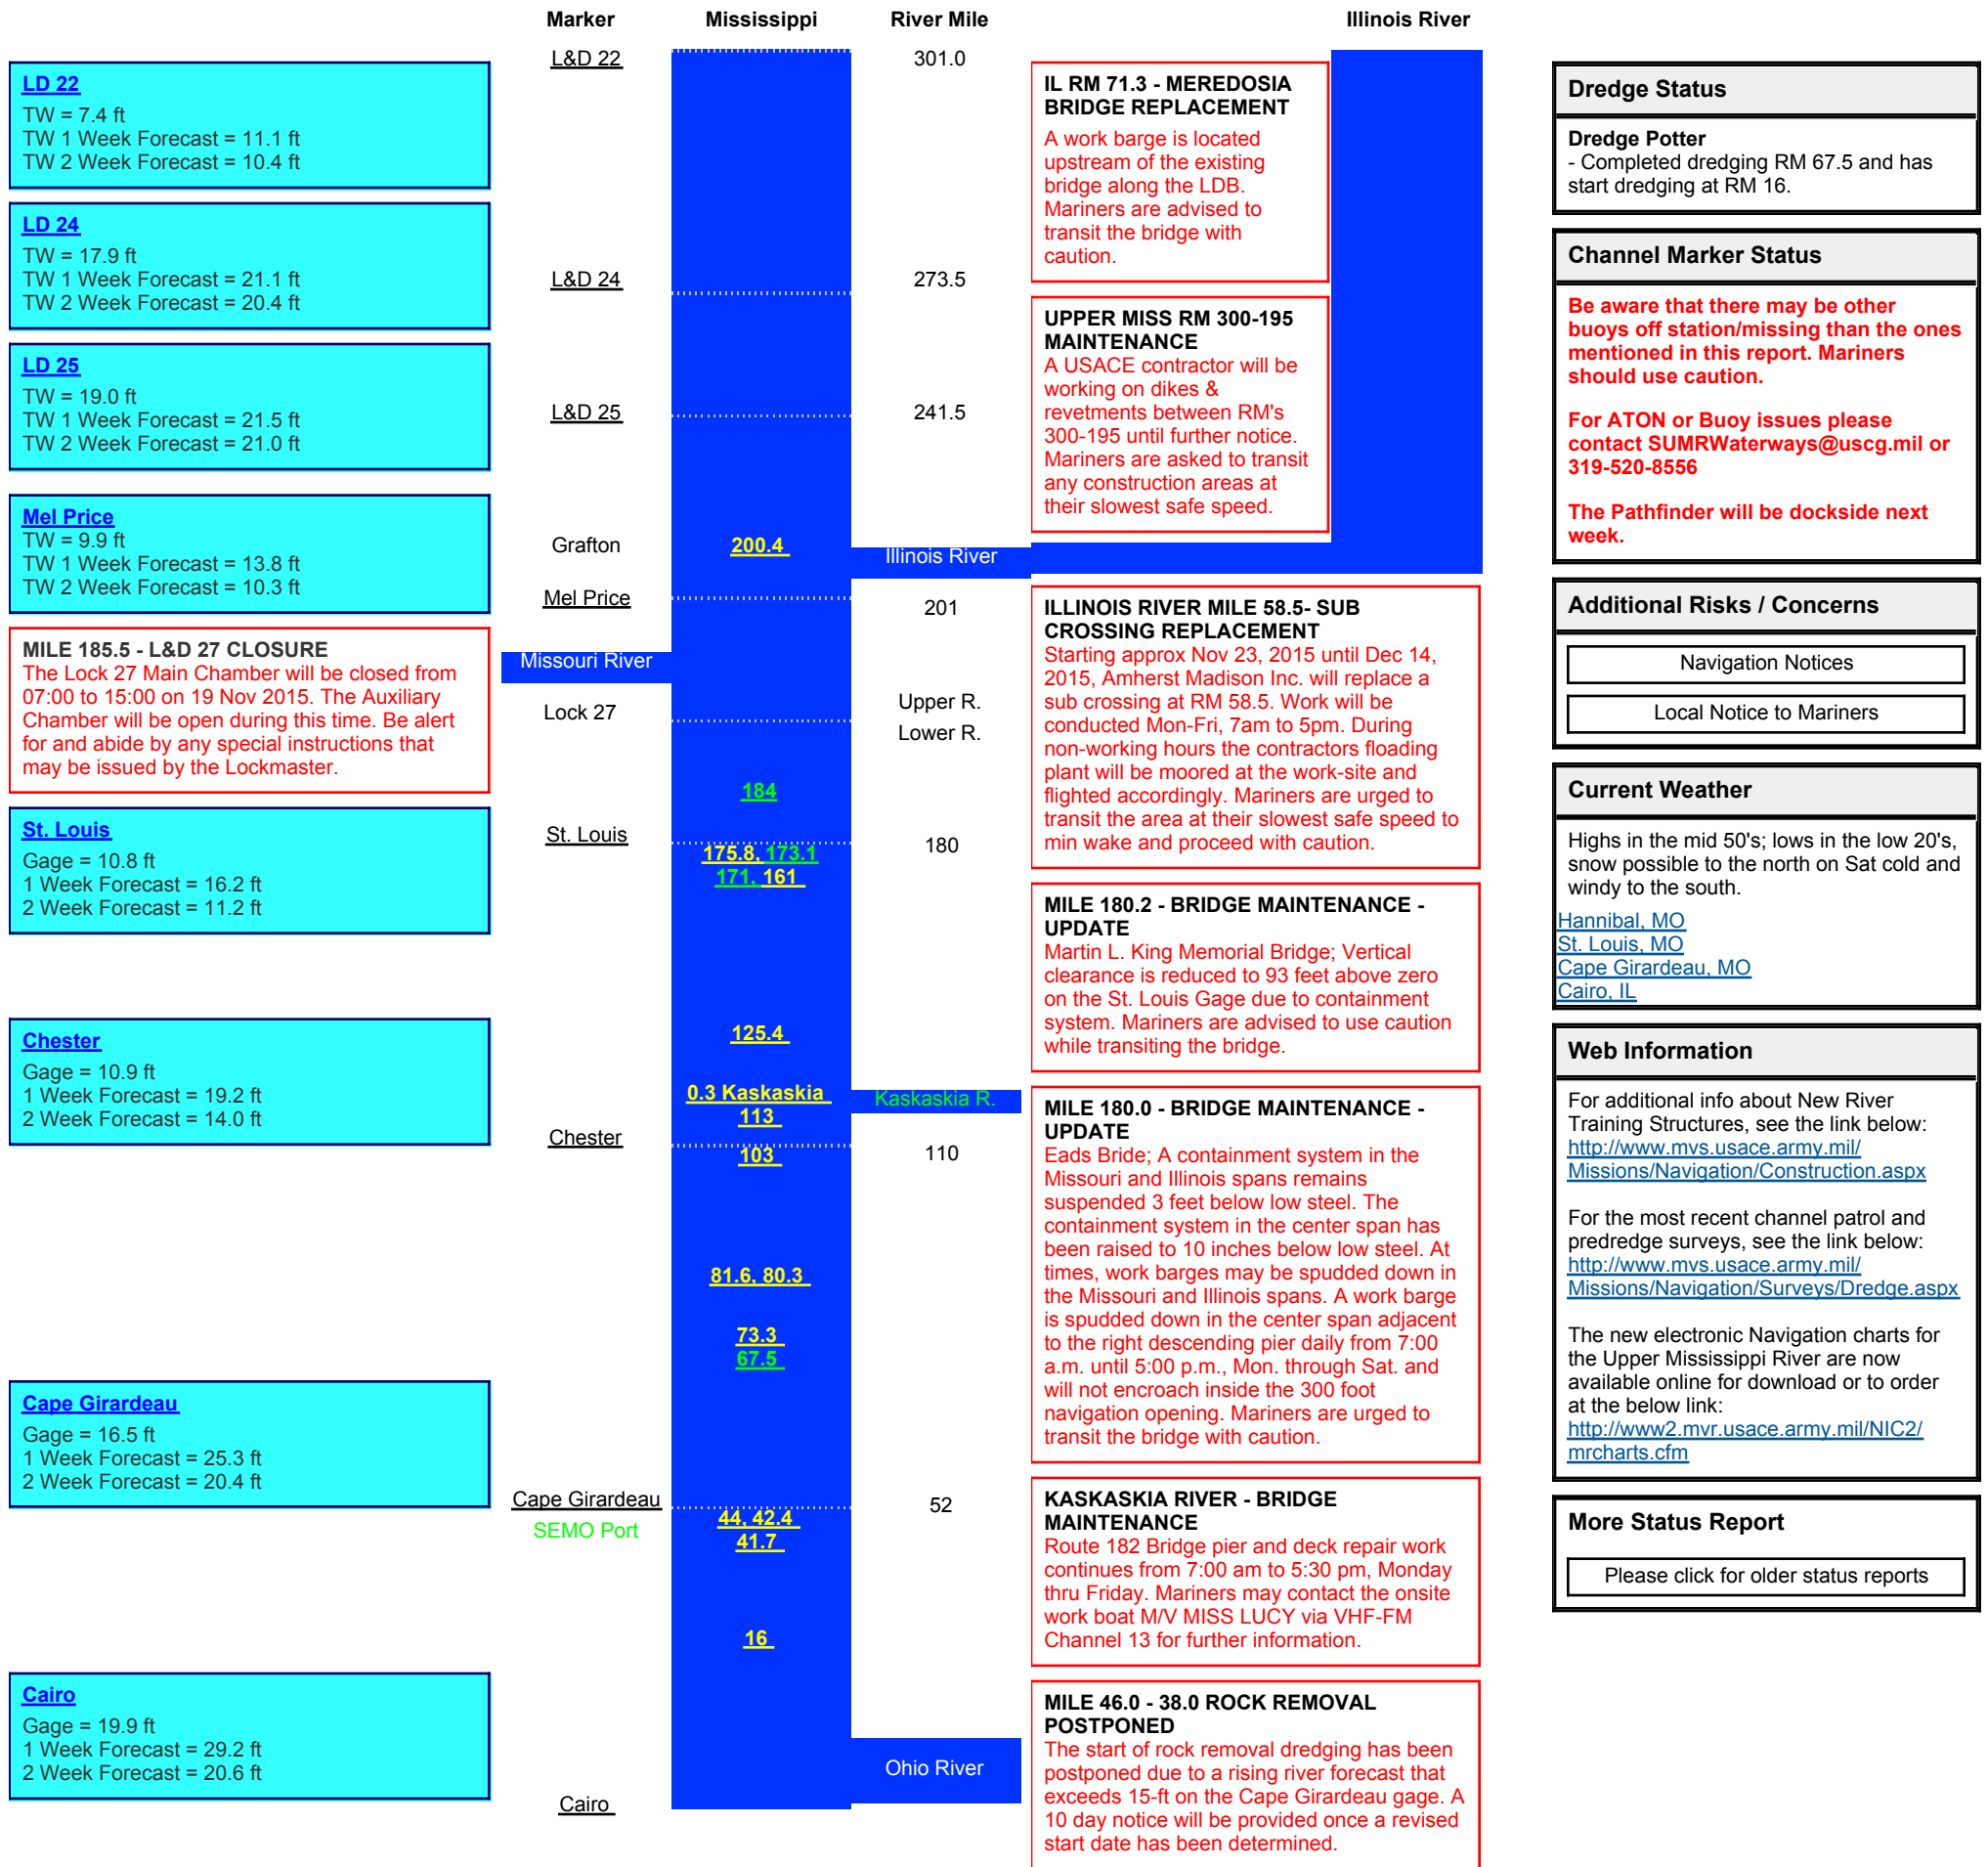

Navigation Channel Condition Status Report - 18 November 2015

Dredge Status
Dredge Potter
- Completed dredging RM 67.5 and has start dredging at RM 16.

Channel Marker Status
Be aware that there may be other buoys off station/missing than the ones mentioned in this report. Mariners should use caution.
For ATON or Buoy issues please contact SUMRWaterways@uscg.mil or 319-520-8556
The Pathfinder will be dockside next week.

Web Information
For additional info about New River Training Structures, see the link below:
<http://www.mvs.usace.army.mil/Missions/Navigation/Construction.aspx>
For the most recent channel patrol and predredge surveys, see the link below:
<http://www.mvs.usace.army.mil/Missions/Navigation/Surveys/Dredge.aspx>
The new electronic Navigation charts for the Upper Mississippi River are now available online for download or to order at the below link:
<http://www2.mvr.usace.army.mil/NIC2/mrcharts.cfm>

More Status Report
Please click for older status reports

Key

◆	Anticipated Dredging Locations
★	Groundings
△	Dredge Potter
▽	Dredge Goetz
▽	Dredge America
Red	Very Likely to be Problematic Within 4 Weeks
Yellow	Could be Problematic Within 4 Weeks
Green	Problem Resolved

PROBABLE DREDGE AREAS

River Mile	Estimated Problematic Date	Dredge ETA	Dredge Complete	Dredge
LWR 16	28+ Days	11/16/15	11/19/15	Dredge POTTER
LWR 41.7	28+ Days	11/19/15	11/21/15	Dredge POTTER
LWR 42.4	28+ Days	11/22/15	11/22/15	Dredge POTTER
LWR 44	28+ Days	11/23/15	11/25/15	Dredge POTTER
LWR 73.3	28+ Days	11/26/15	11/28/15	Dredge POTTER
LWR 80.3	28+ Days	11/29/15	11/30/15	Dredge POTTER
LWR 81.6	28+ Days	12/1/15	12/1/15	Dredge POTTER
LWR 103	28+ Days	12/2/15	12/5/15	Dredge POTTER
LWR 113	28+ Days	12/6/15	12/6/15	Dredge POTTER
LWR 125.4	28+ Days	12/7/15	12/9/15	Dredge POTTER
LWR 161	28+ Days	12/10/15	12/12/15	Dredge POTTER
LWR 175.8	28+ Days	12/13/15	12/14/15	Dredge POTTER