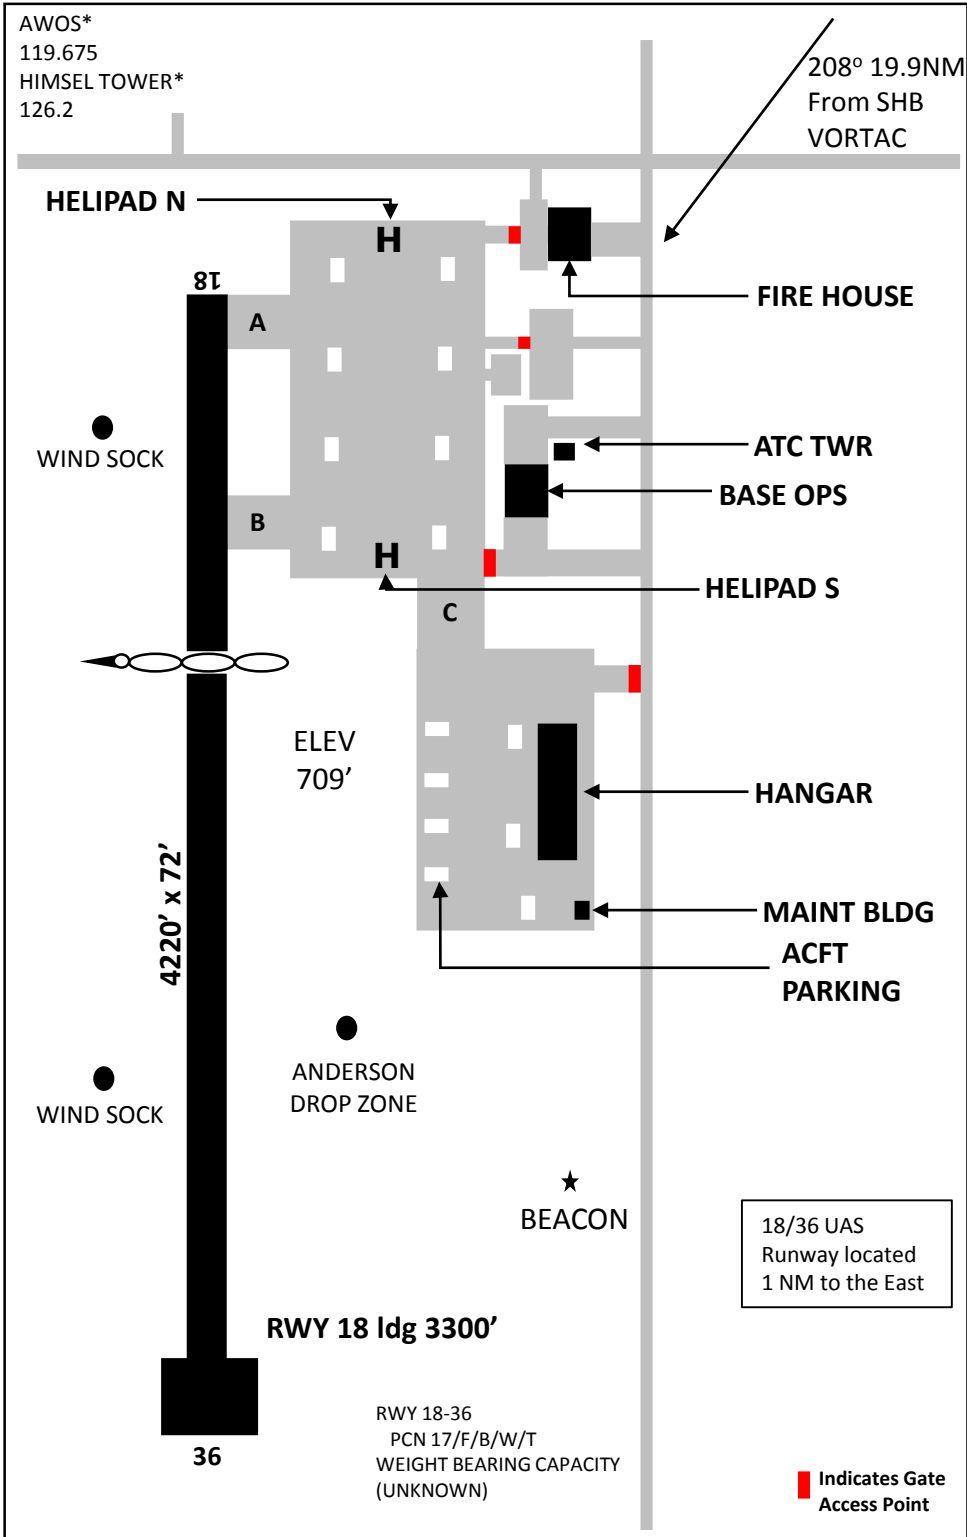

AIRPORT DIAGRAM

HIMSEL AAF (HBE)
CAMP ATTERBURY, INDIANA

AWOS*
119.675
HIMSEL TOWER*
126.2

208° 19.9NM
From SHB
VORTAC

18/36 UAS
Runway located
1 NM to the East

Indicates Gate
Access Point