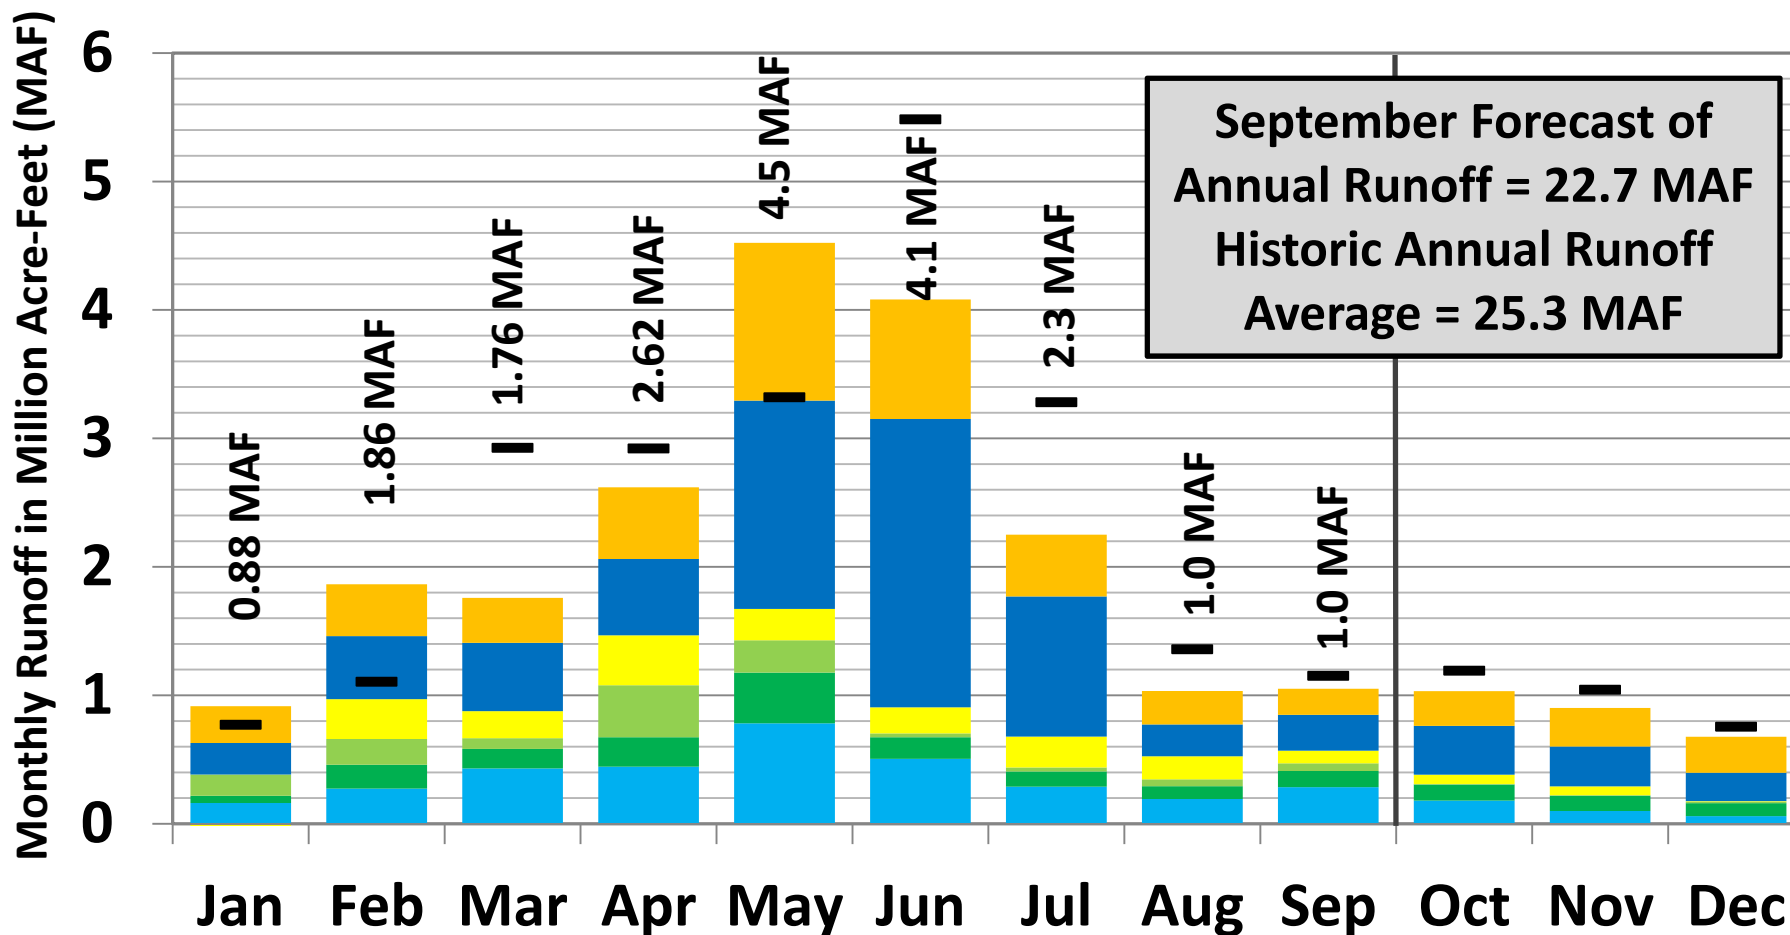

# Missouri River Basin

## 2016 Runoff Forecast above Sioux City\*

- Sioux City
- Gavins Point
- Fort Randall
- Oahe
- Garrison
- Fort Peck

\* Forecast as of October 3, 2016