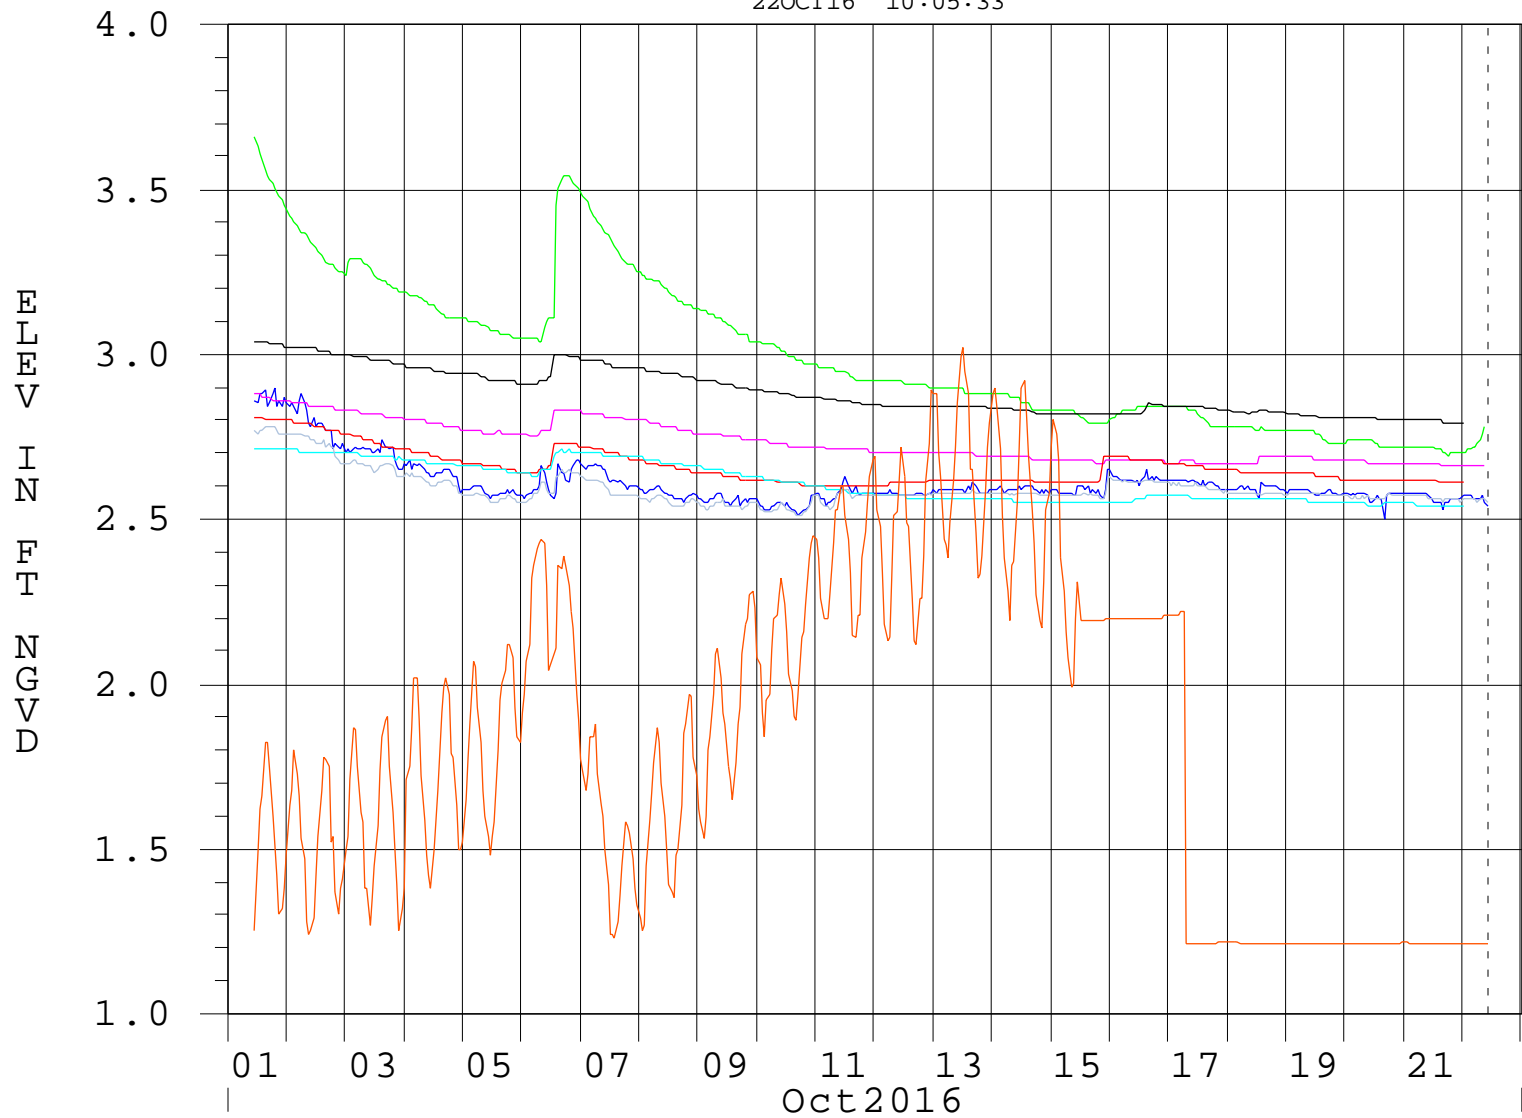

SOUTH DADE CONVEYANCE SYSTEM

22OCT16 10:05:33

—	S177	ELEV-TAIL	—	EVER7	ELEV
—	G3355	ELEV-GW	—	EVER8	ELEV
—	EVER4	ELEV	—	S18C	ELEV-TAIL
—	EVER6	ELEV	—	S197	ELEV-TAIL