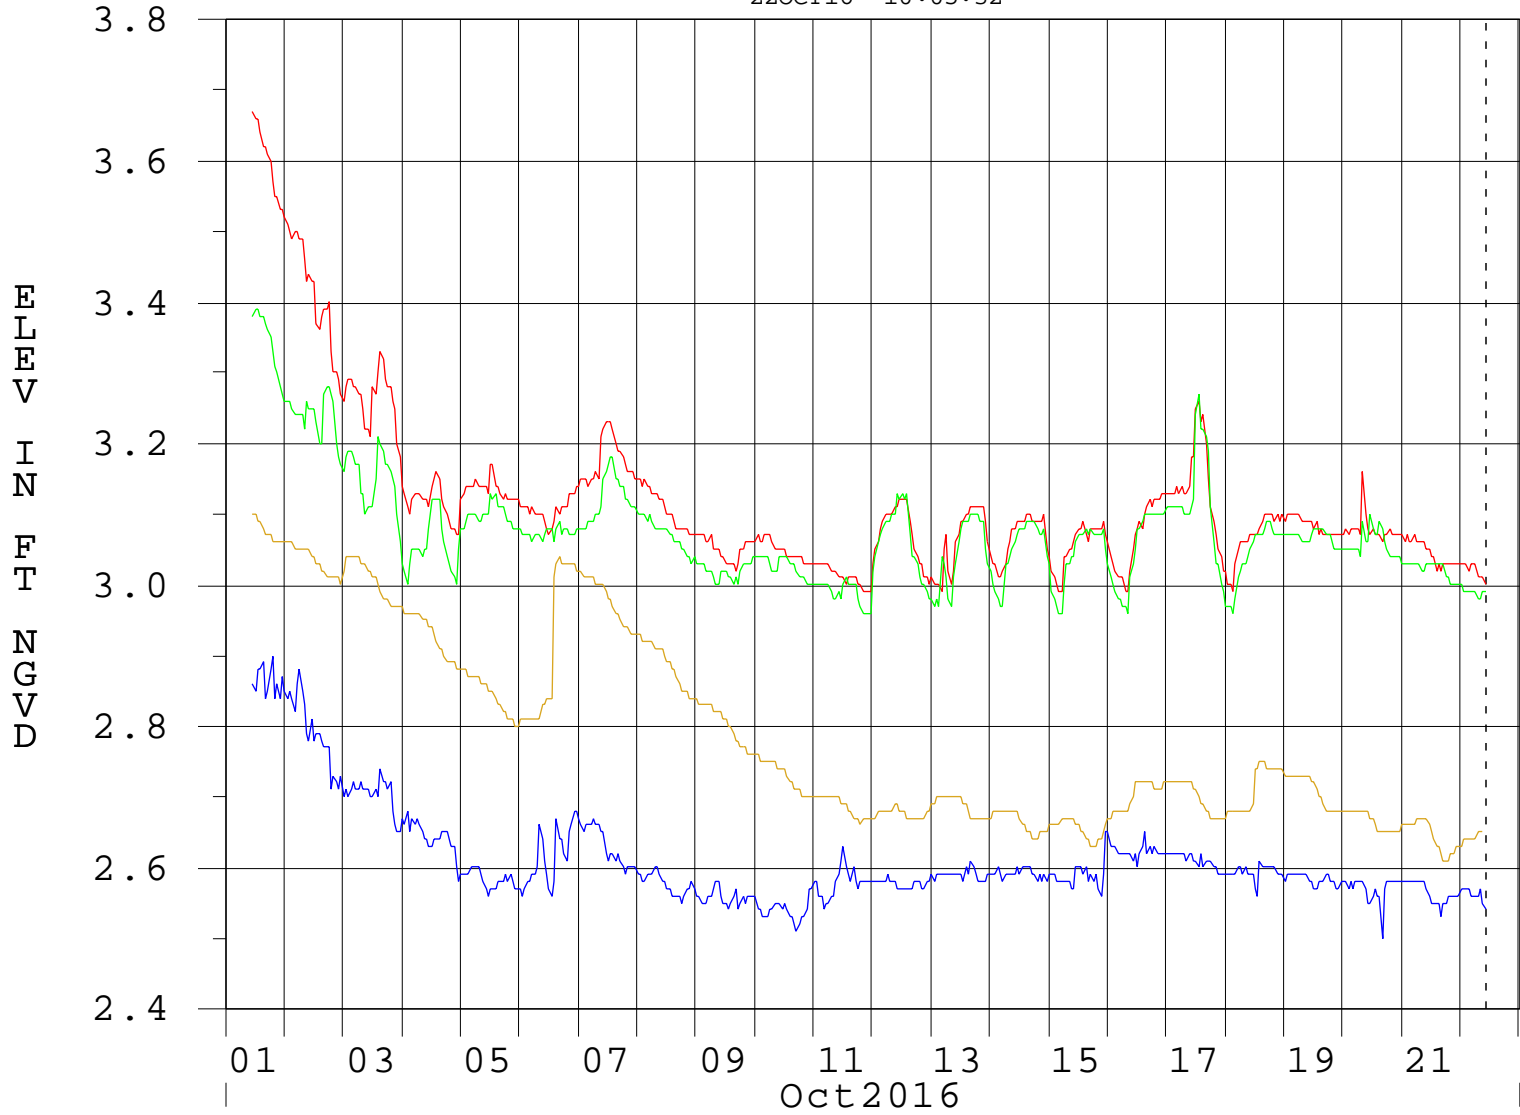

# SOUTH DADE CONVEYANCE SYSTEM

22OCT16 10:05:32

—	G3619	**MISSING**	ELEV-GW	—	G3620	ELEV-GW	
—	S176	ELEV-TAIL		—	G3621	**MISSING**	ELEV-GW
—	S177	ELEV-HEAD					
—	S177	ELEV-TAIL					