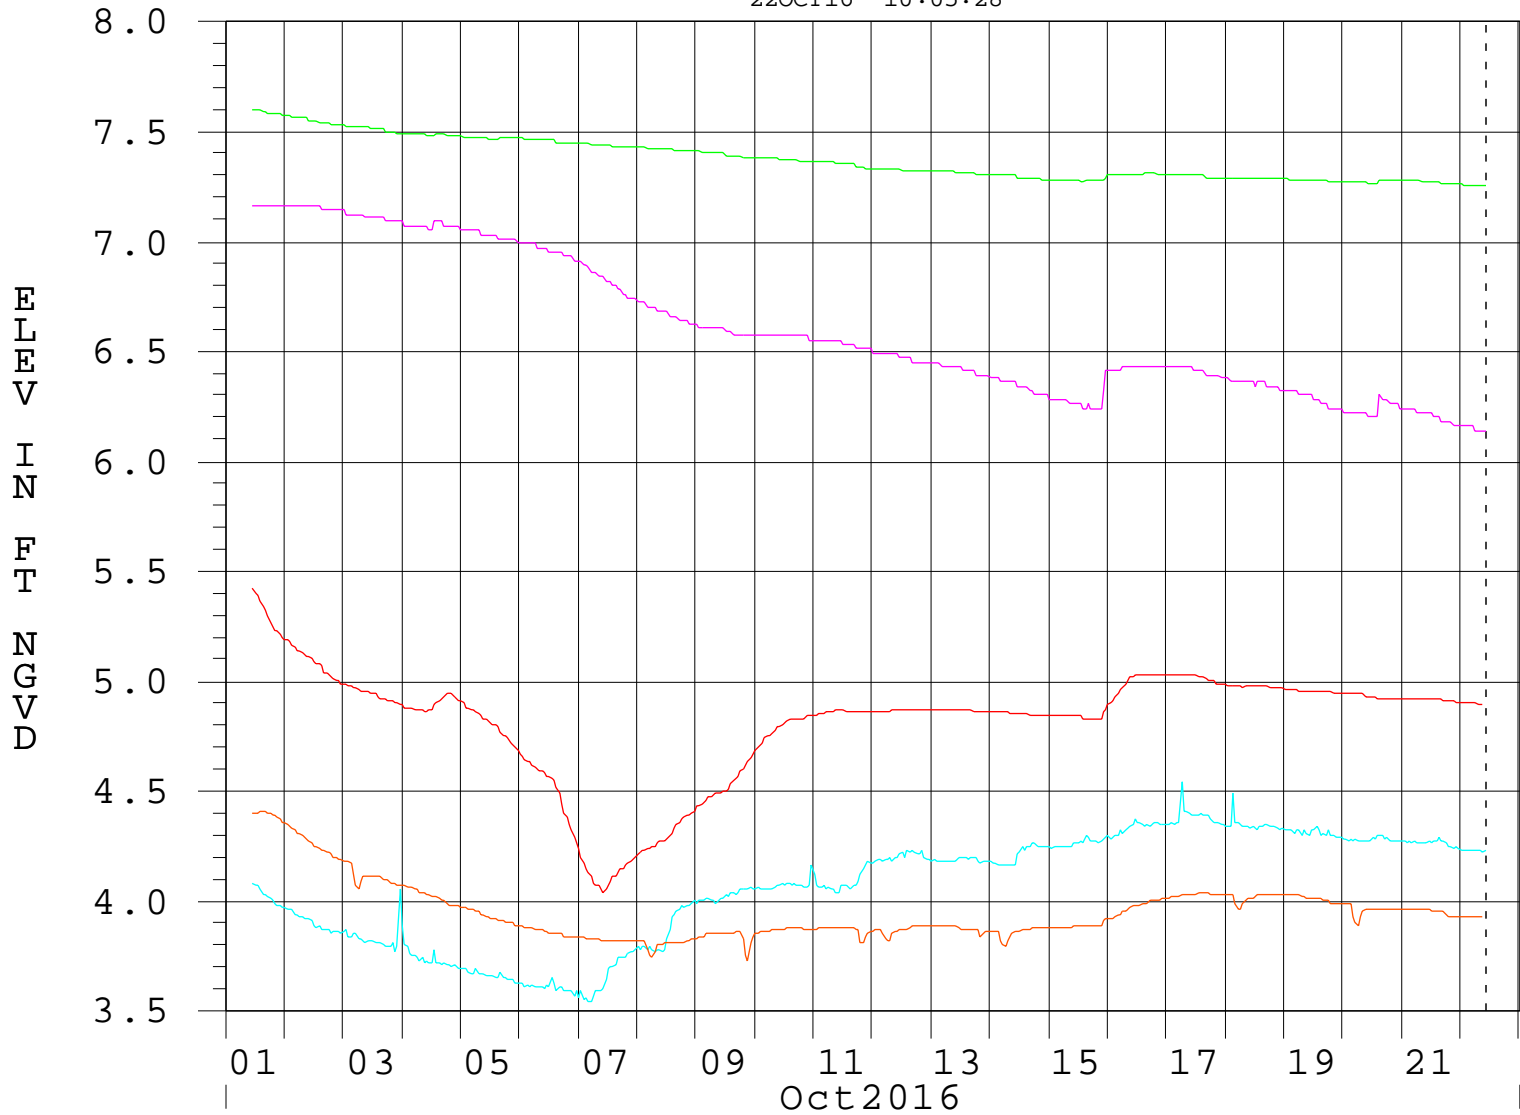

SOUTH DADE CONVEYANCE SYSTEM

22OCT16 10:05:28

— G3272 **MISSING** ELEV-GW	— G3626 **MISSING** ELEV-GW
— G3273 ELEV	— S331 ELEV-HEAD
— ANGELS ELEV	— G3627 ELEV-GW
— G596 ELEV-GW	