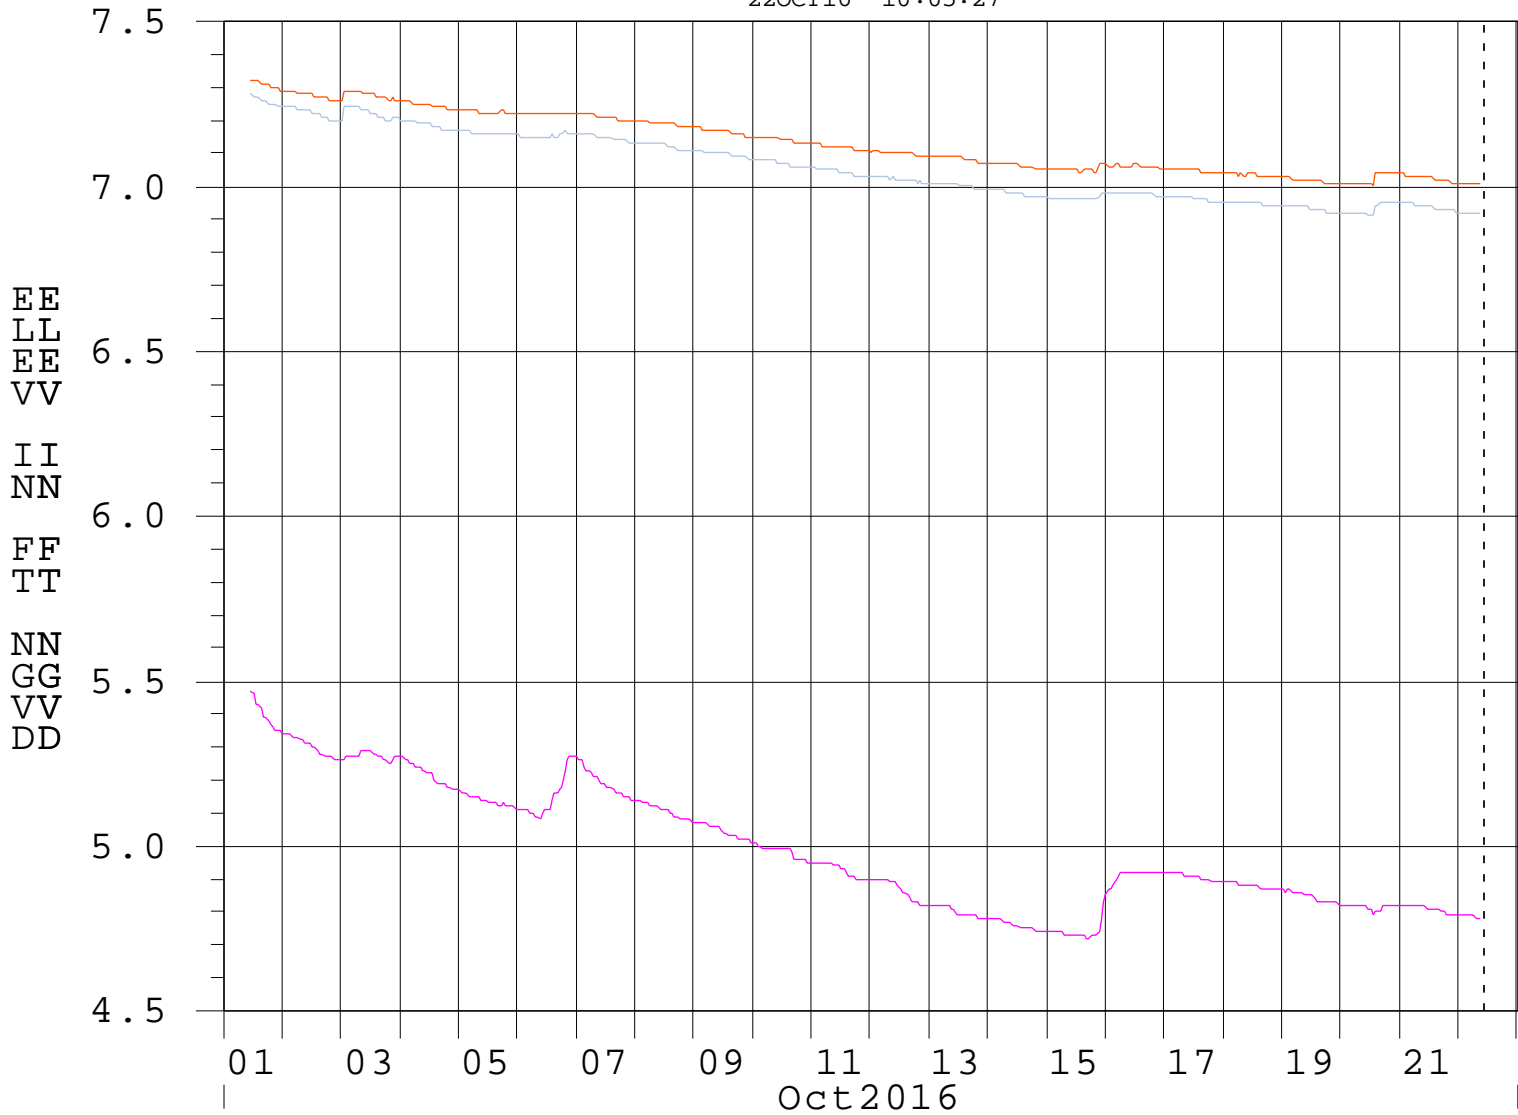

SOUTH DADE CONVEYANCE SYSTEM

22OCT16 10:05:27

	G1487 **MISSING** ELEV-GW		G3559 **MISSING** ELEV-GW
	G3551 **MISSING** ELEV-GW		G3575 **MISSING** ELEV-GW
	G3553 ELEV-GW		G3577 ELEV-GW
	G3557 **MISSING** ELEV-GW		G3578 ELEV-GW