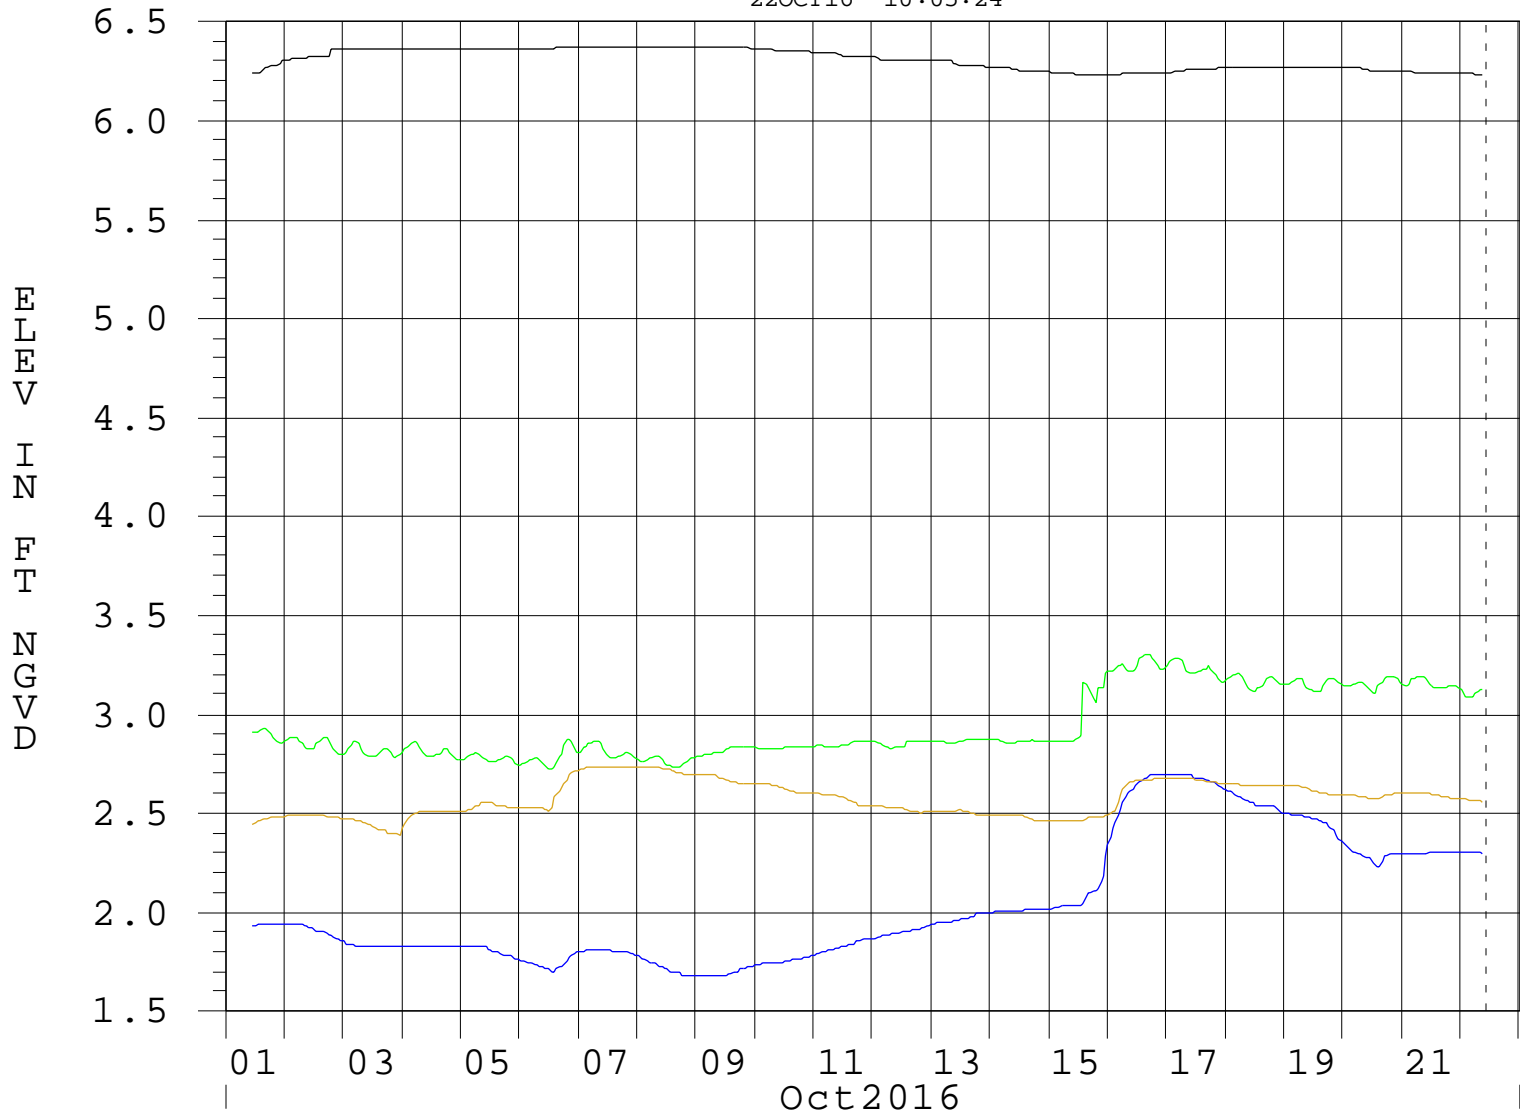

SOUTH DADE CONVEYANCE SYSTEM

22OCT16 10:05:24

—	G975	ELEV-GW	—	G852	ELEV-GW	
—	G976	**MISSING**	ELEV-GW	—	NR DADE-BROWARD **MISSING**	ELE
—	G970	ELEV-GW				
—	G3465	ELEV-GW				