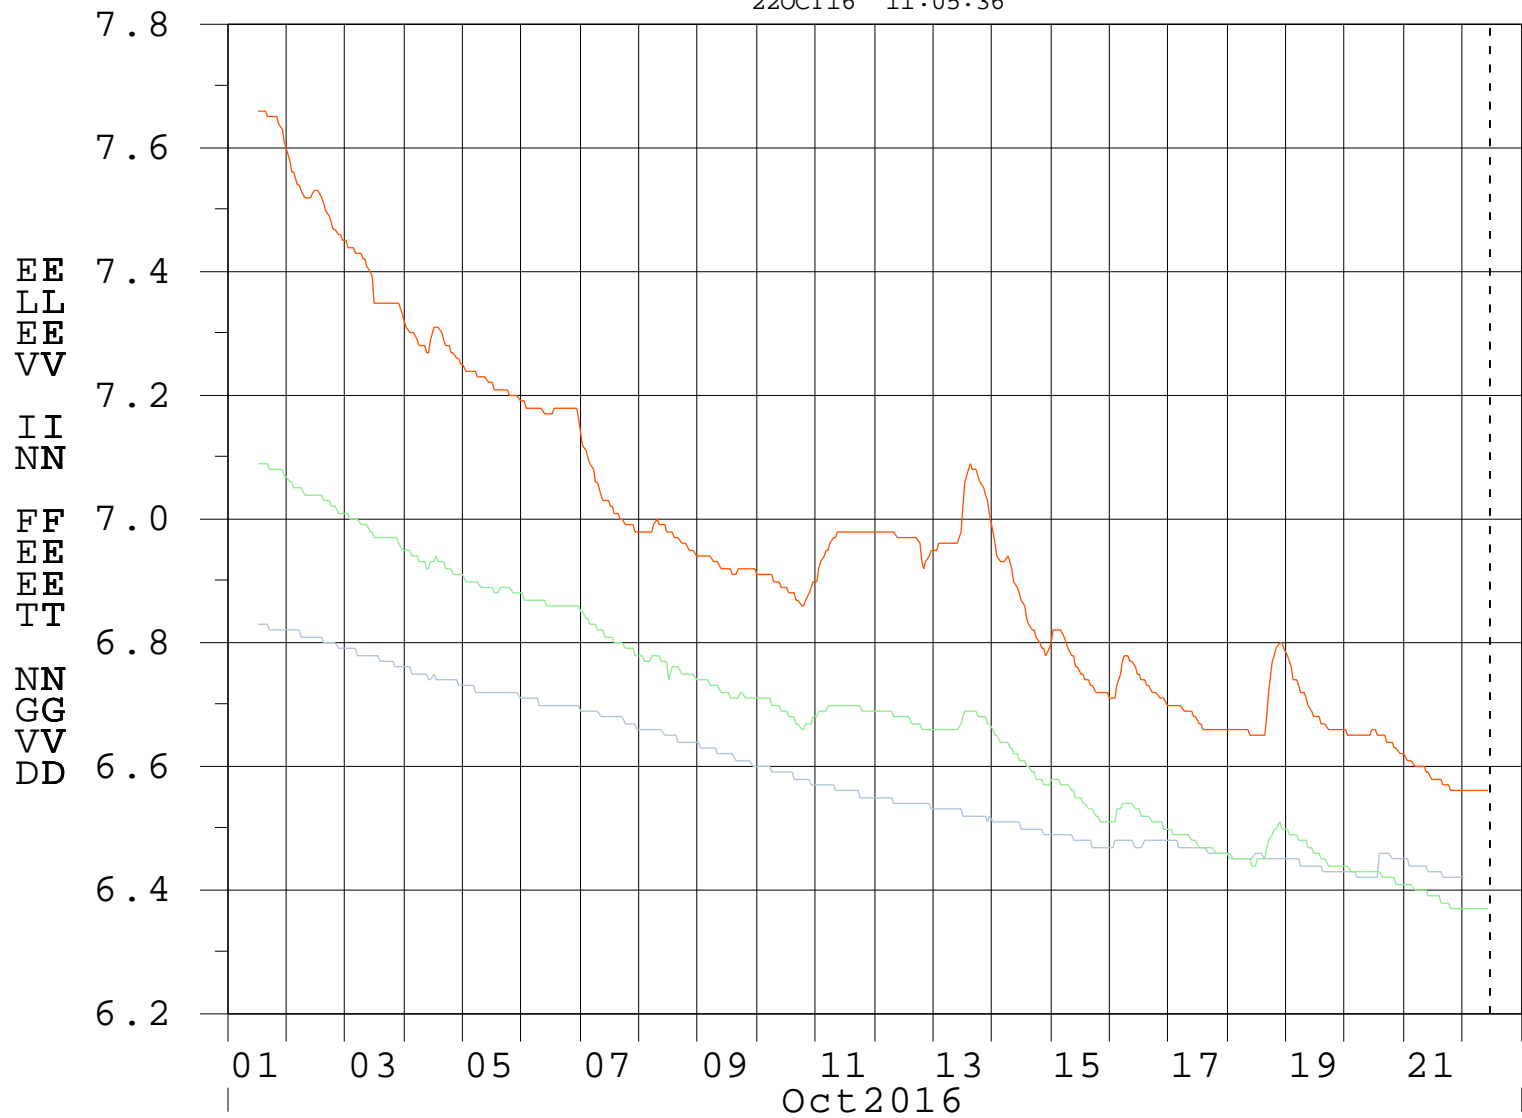

Marsh Operation Gages

22OCT16 11:05:36

- MRSHB1
- MRSHC1
- MRSHC2
- MRSHC3
- MRSHD1
- RG2
- RG3
- RG4
- RG5
- RG6
- RUTZKE