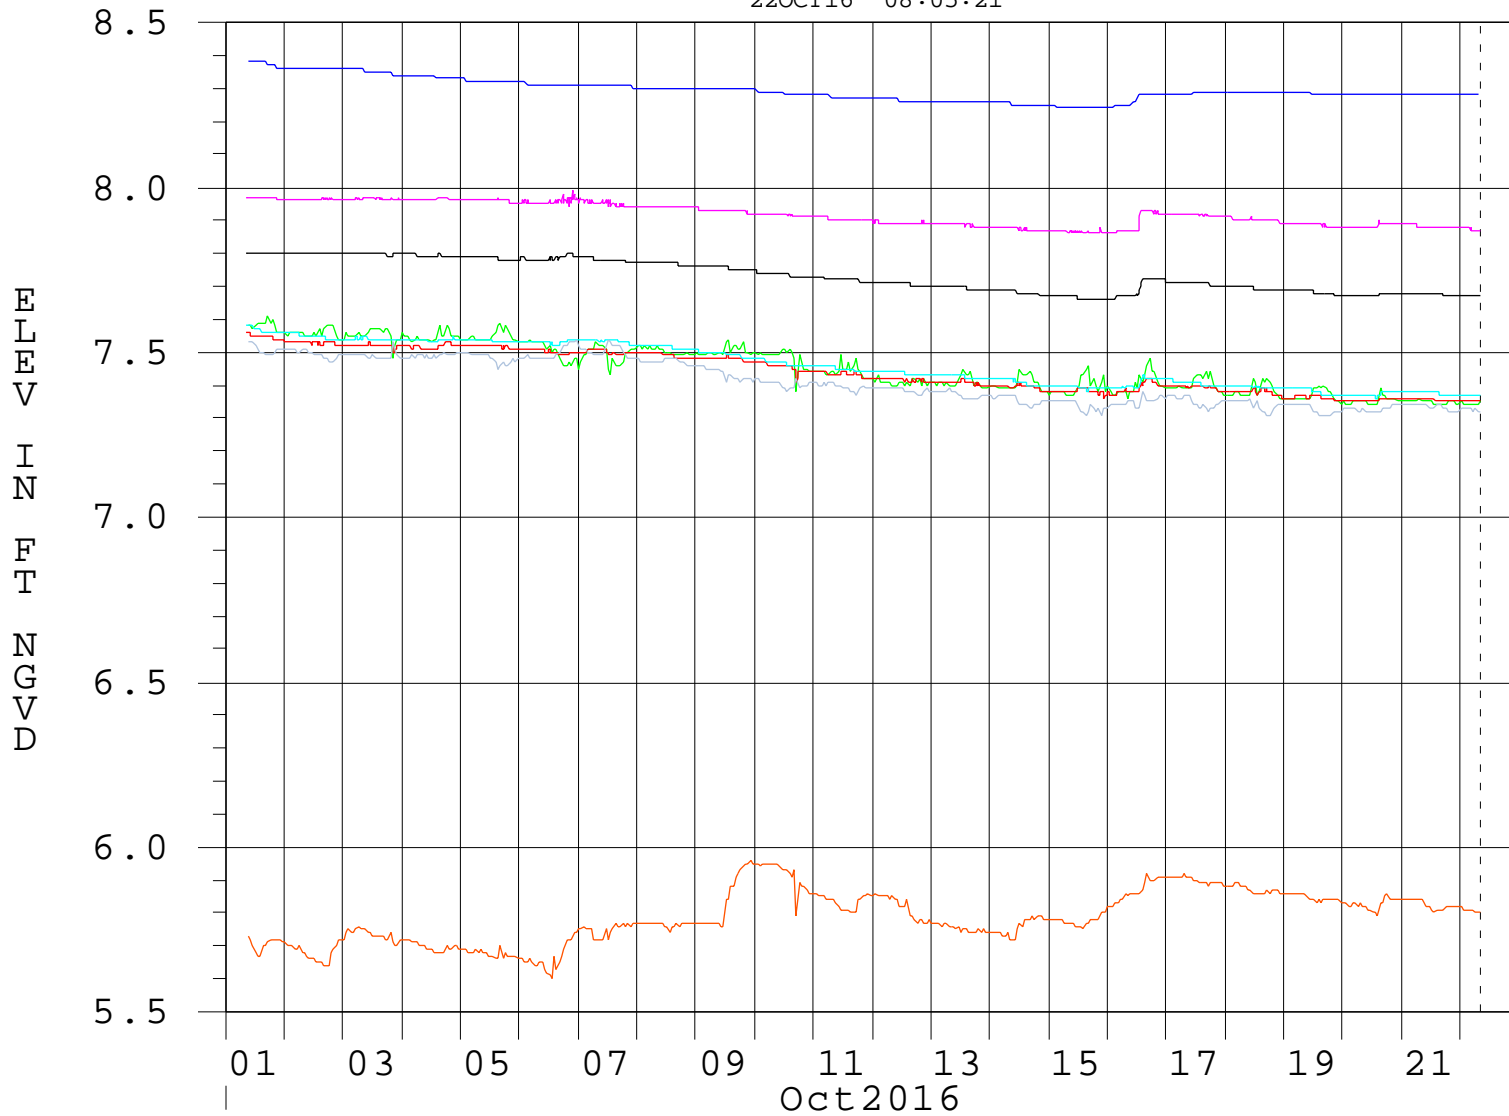

LEVEE 29 - SOUTH DADE CONVEYANCE

22OCT16 08:05:21

—	SITE71	ELEV	—	S355B	ELEV-HEAD
—	S333	ELEV-TAIL	—	S355B	ELEV-TAIL
—	S355A	ELEV-HEAD	—	S334	ELEV-HEAD
—	S355A	ELEV-TAIL	—	S334	ELEV-TAIL