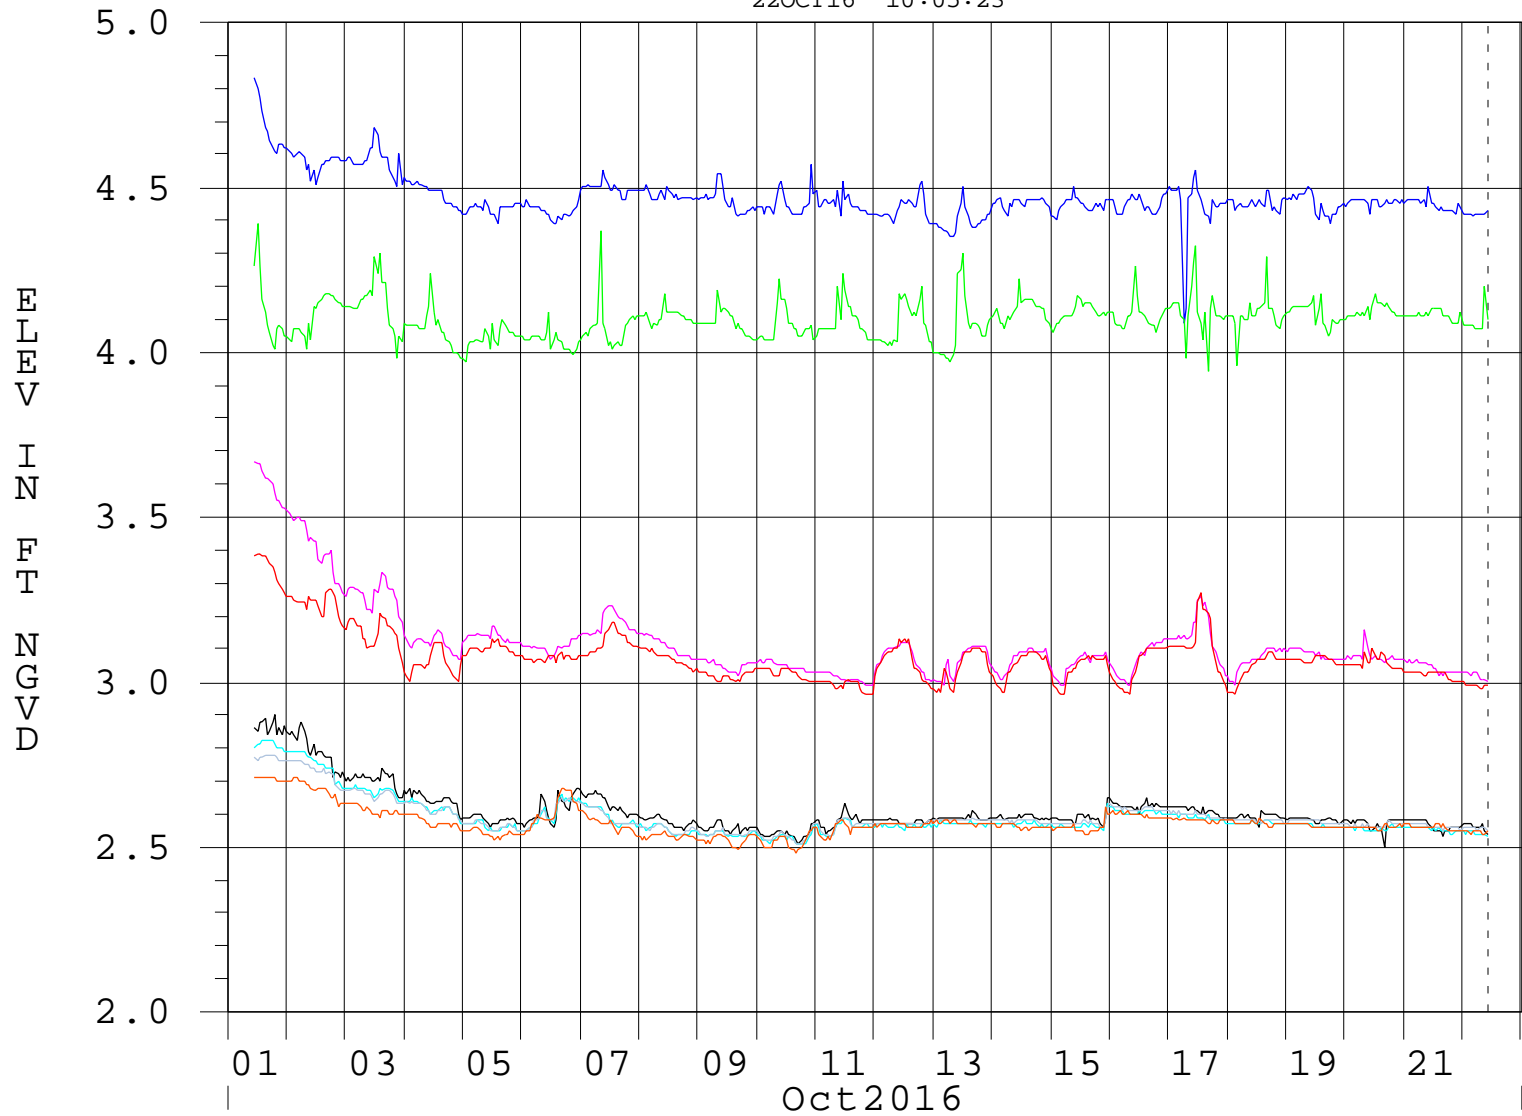

CANAL 111 - SOUTH DADE CONVEYANCE

22OCT16 10:05:23

	S331 ELEV-TAIL		S177 ELEV-TAIL
	S176 ELEV-HEAD		S18C ELEV-HEAD
	S176 ELEV-TAIL		S18C ELEV-TAIL
	S177 ELEV-HEAD		S197 ELEV-HEAD