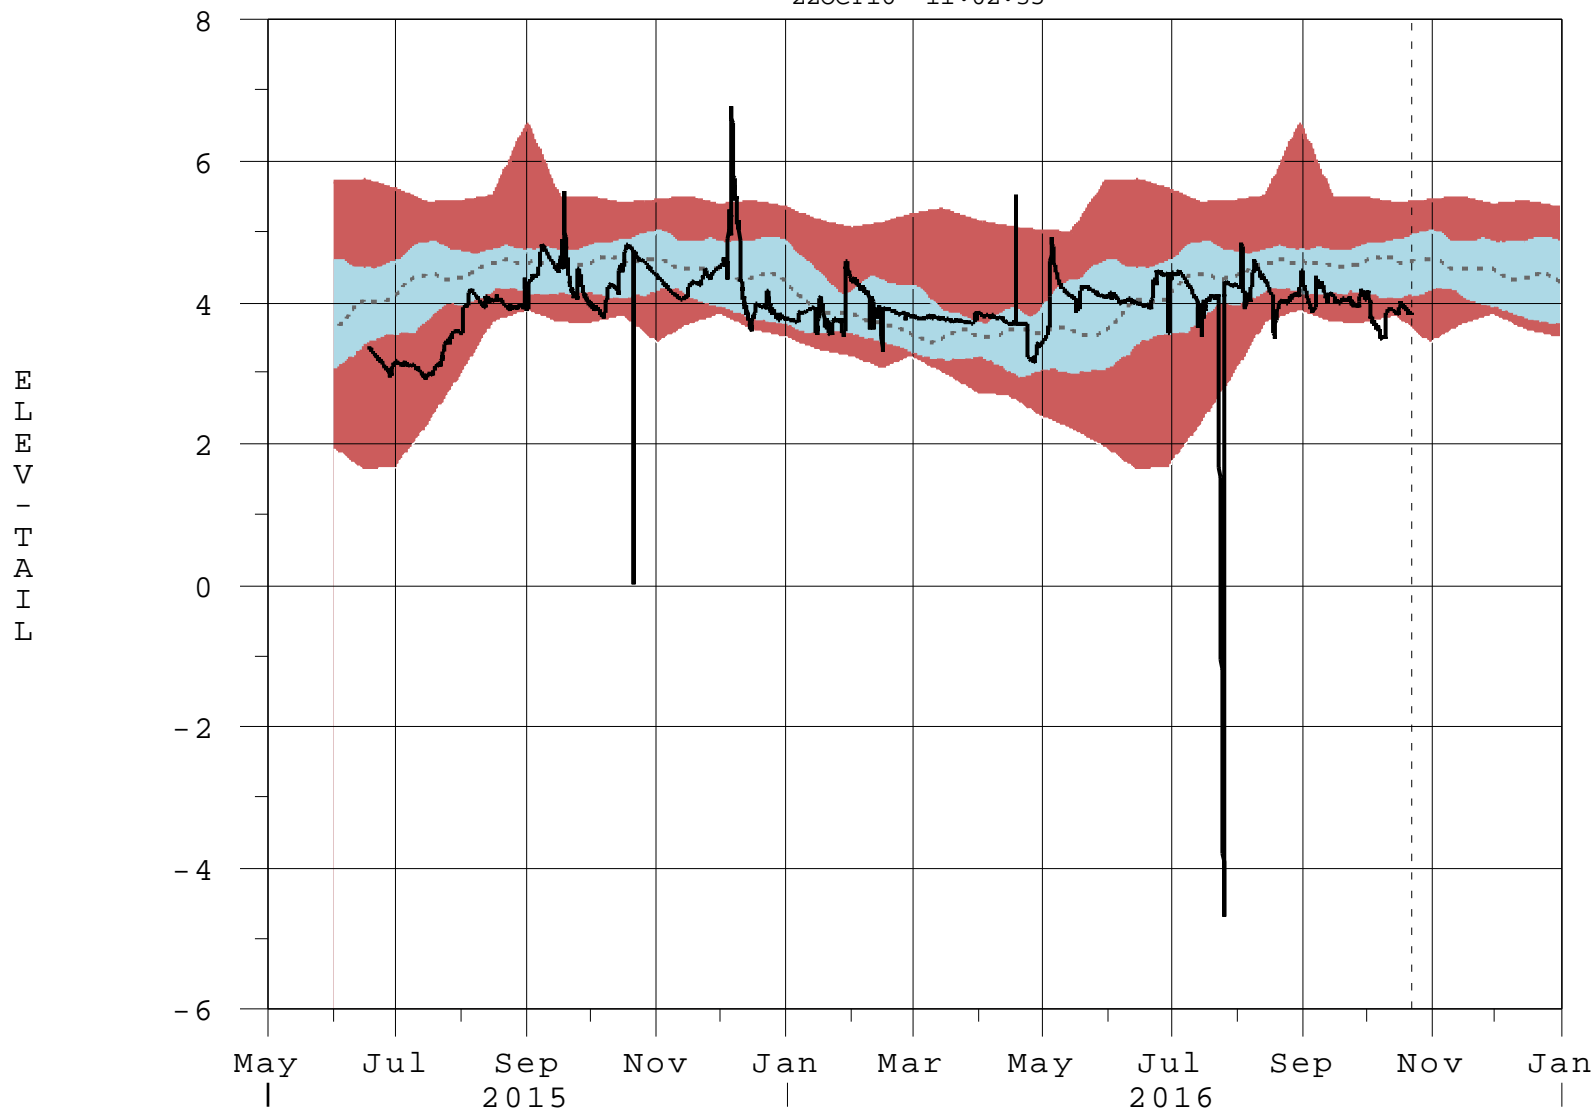

S338 ELEV-TAIL Exceedance Bands for Available Data

22OCT16 11:02:35

- 95% Band (Daily Data)
- 50% Band (Daily Data)
- 50 Percentile Line (Daily Data)
- (Stats POR: JUL2002-MAY2015)
- Stages in FT-NGVD, Flows in CFS
- S338 ELEV-TAIL (Hourly Data)