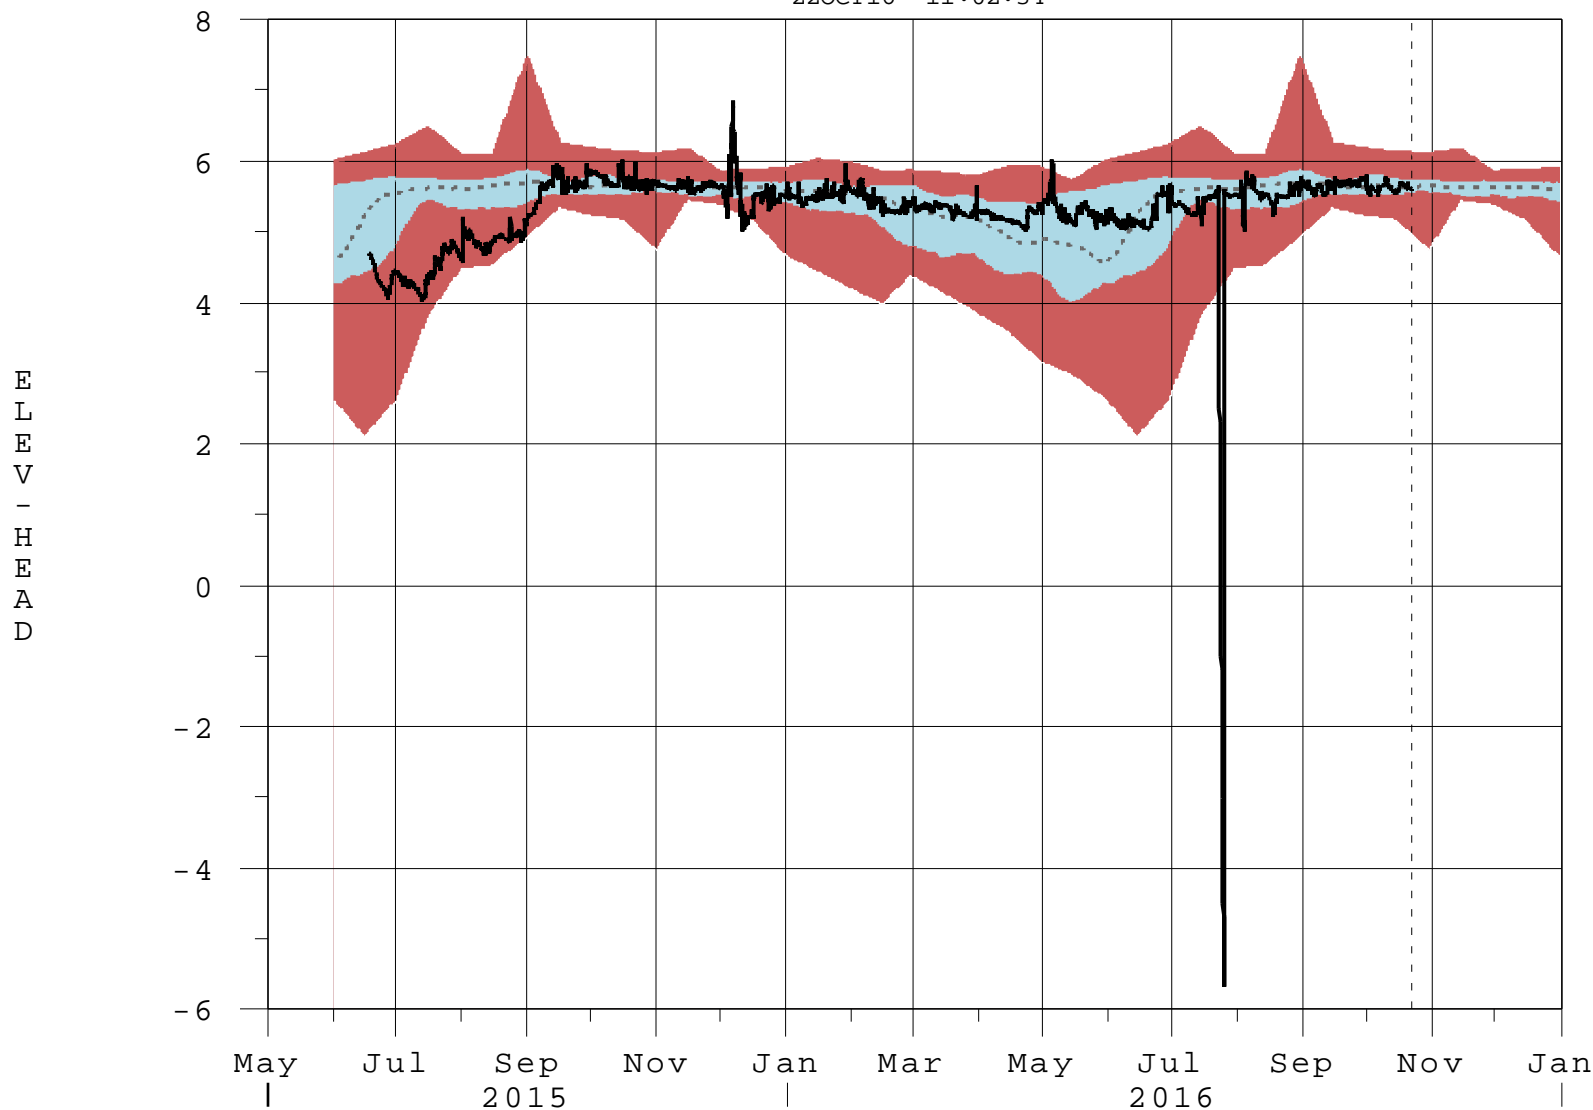

S338 ELEV-HEAD Exceedance Bands for Available Data

22OCT16 11:02:34

E
L
E
V
-
H
E
A
D

- 95% Band (Daily Data)
- 50% Band (Daily Data)
- 50 Percentile Line (Daily Data)
- (Stats POR: JUL2002-MAY2015)
- Stages in FT-NGVD, Flows in CFS
- S338 ELEV-HEAD (Hourly Data)