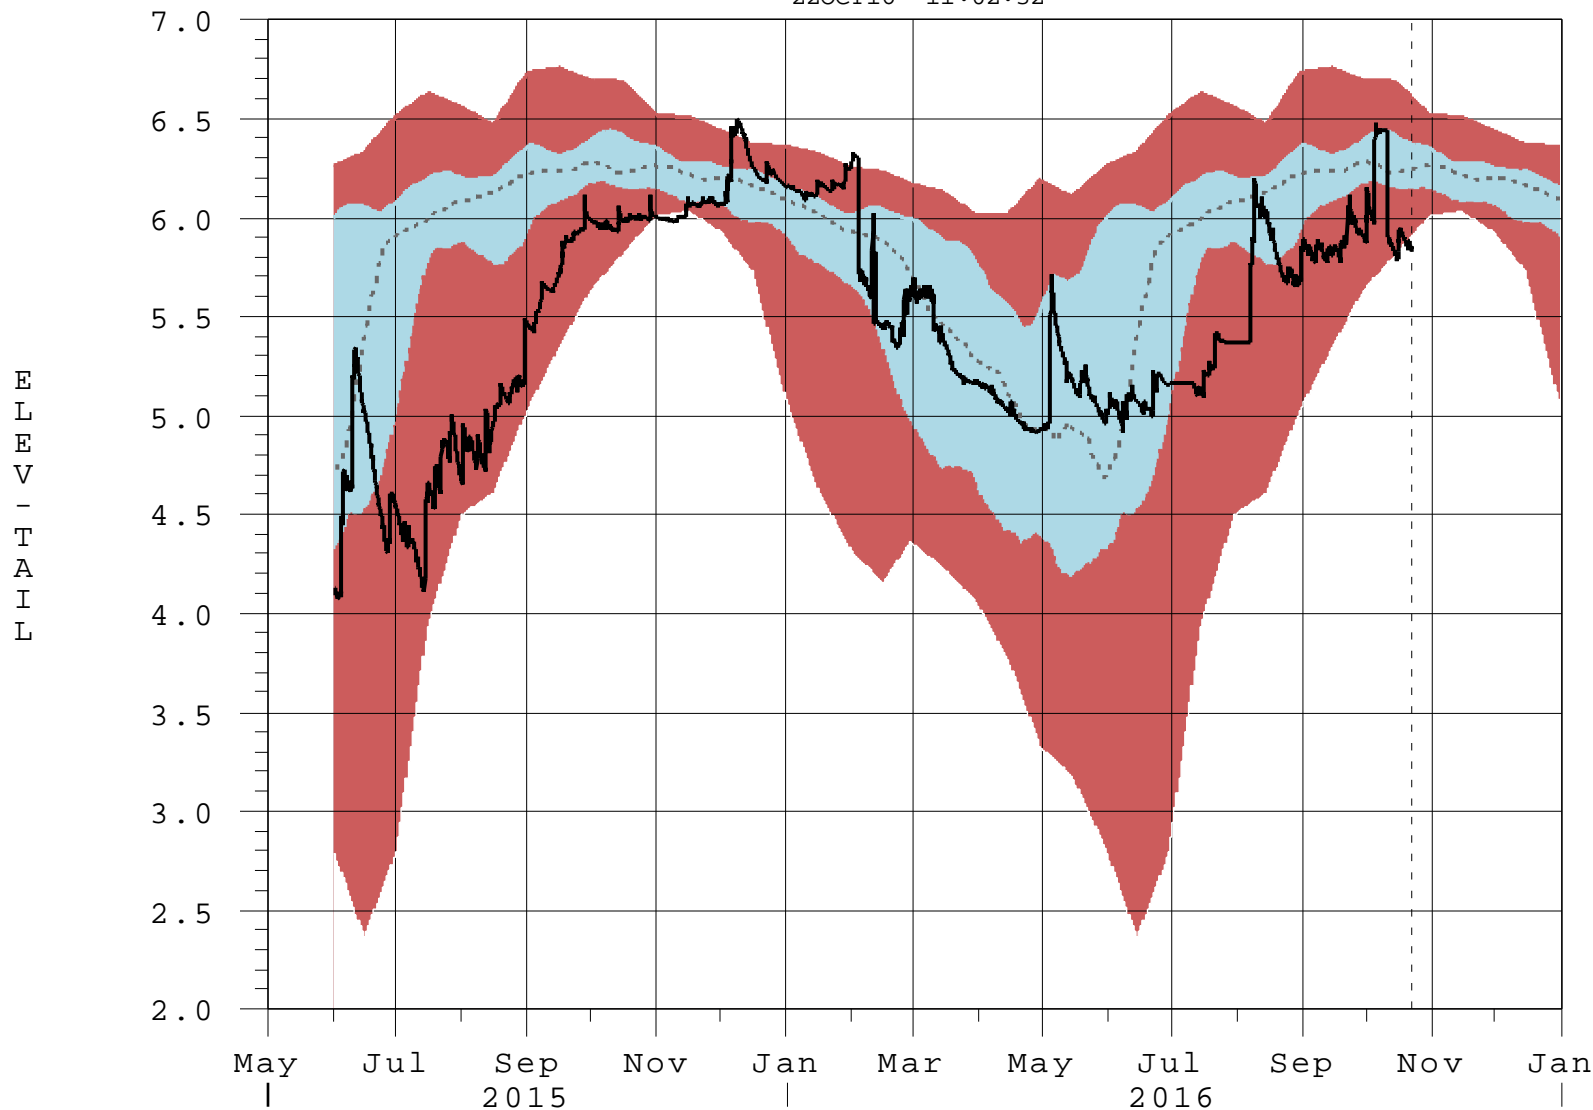

# S336 ELEV-TAIL Exceedance Bands for Available Data

22OCT16 11:02:32

- 95% Band (Daily Data)
- 50% Band (Daily Data)
- 50 Percentile Line (Daily Data)
- (Stats POR: JUL2002-MAY2015)
- Stages in FT-NGVD, Flows in CFS
- S336 ELEV-TAIL (Hourly Data)